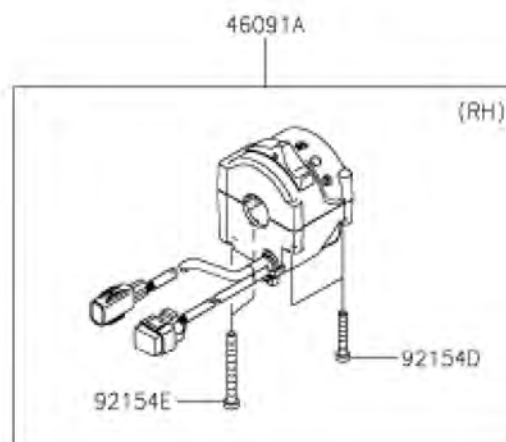

46019	46019-0080	GRIP-ASSY,THROTTLE	1
46091A	46091-0545	HOUSING-ASSY-CONTROL,RH	1
92154D	92154-3921	BOLT,5X30	1
92154E	92154-3922	BOLT,5X50	1