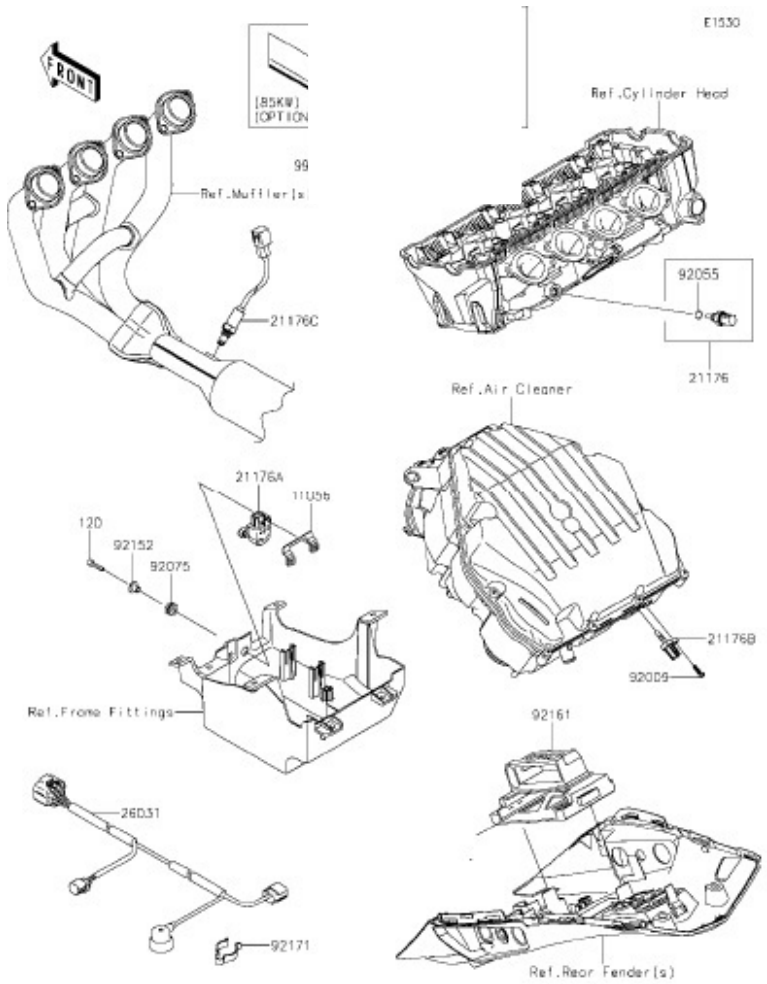

'20 ZX1002 KLF/KLFA

K20. Fuel Injection

Ref. No.	Part No.	Description	Spec Code	Quantity			
				'20	'20		
				KLF	KLFA		
21176	21176-0009	SENSOR,WATER TEMP		1	1		
				1	1		
21176B	21176-0048	SENSOR,AIR TEMPERATURE		1	1		
21176C	21176-0932	SENSOR,OXYGEN		1	1		
26031	26031-2721	HARNESS,SUB		1	1		
92009	92009-1984	SCREW,TAPPING,5X16 RING-		1	1		
92055	92055-0016	O,9.5X1.9		1	1		
92161	92161-2261	DAMPER,ECU		1	1		
92171	92171-1283	CLAMP,CABLE		1	1		
99999A	99999-0696	KIT,FULL POWER (OPTION)		1	1