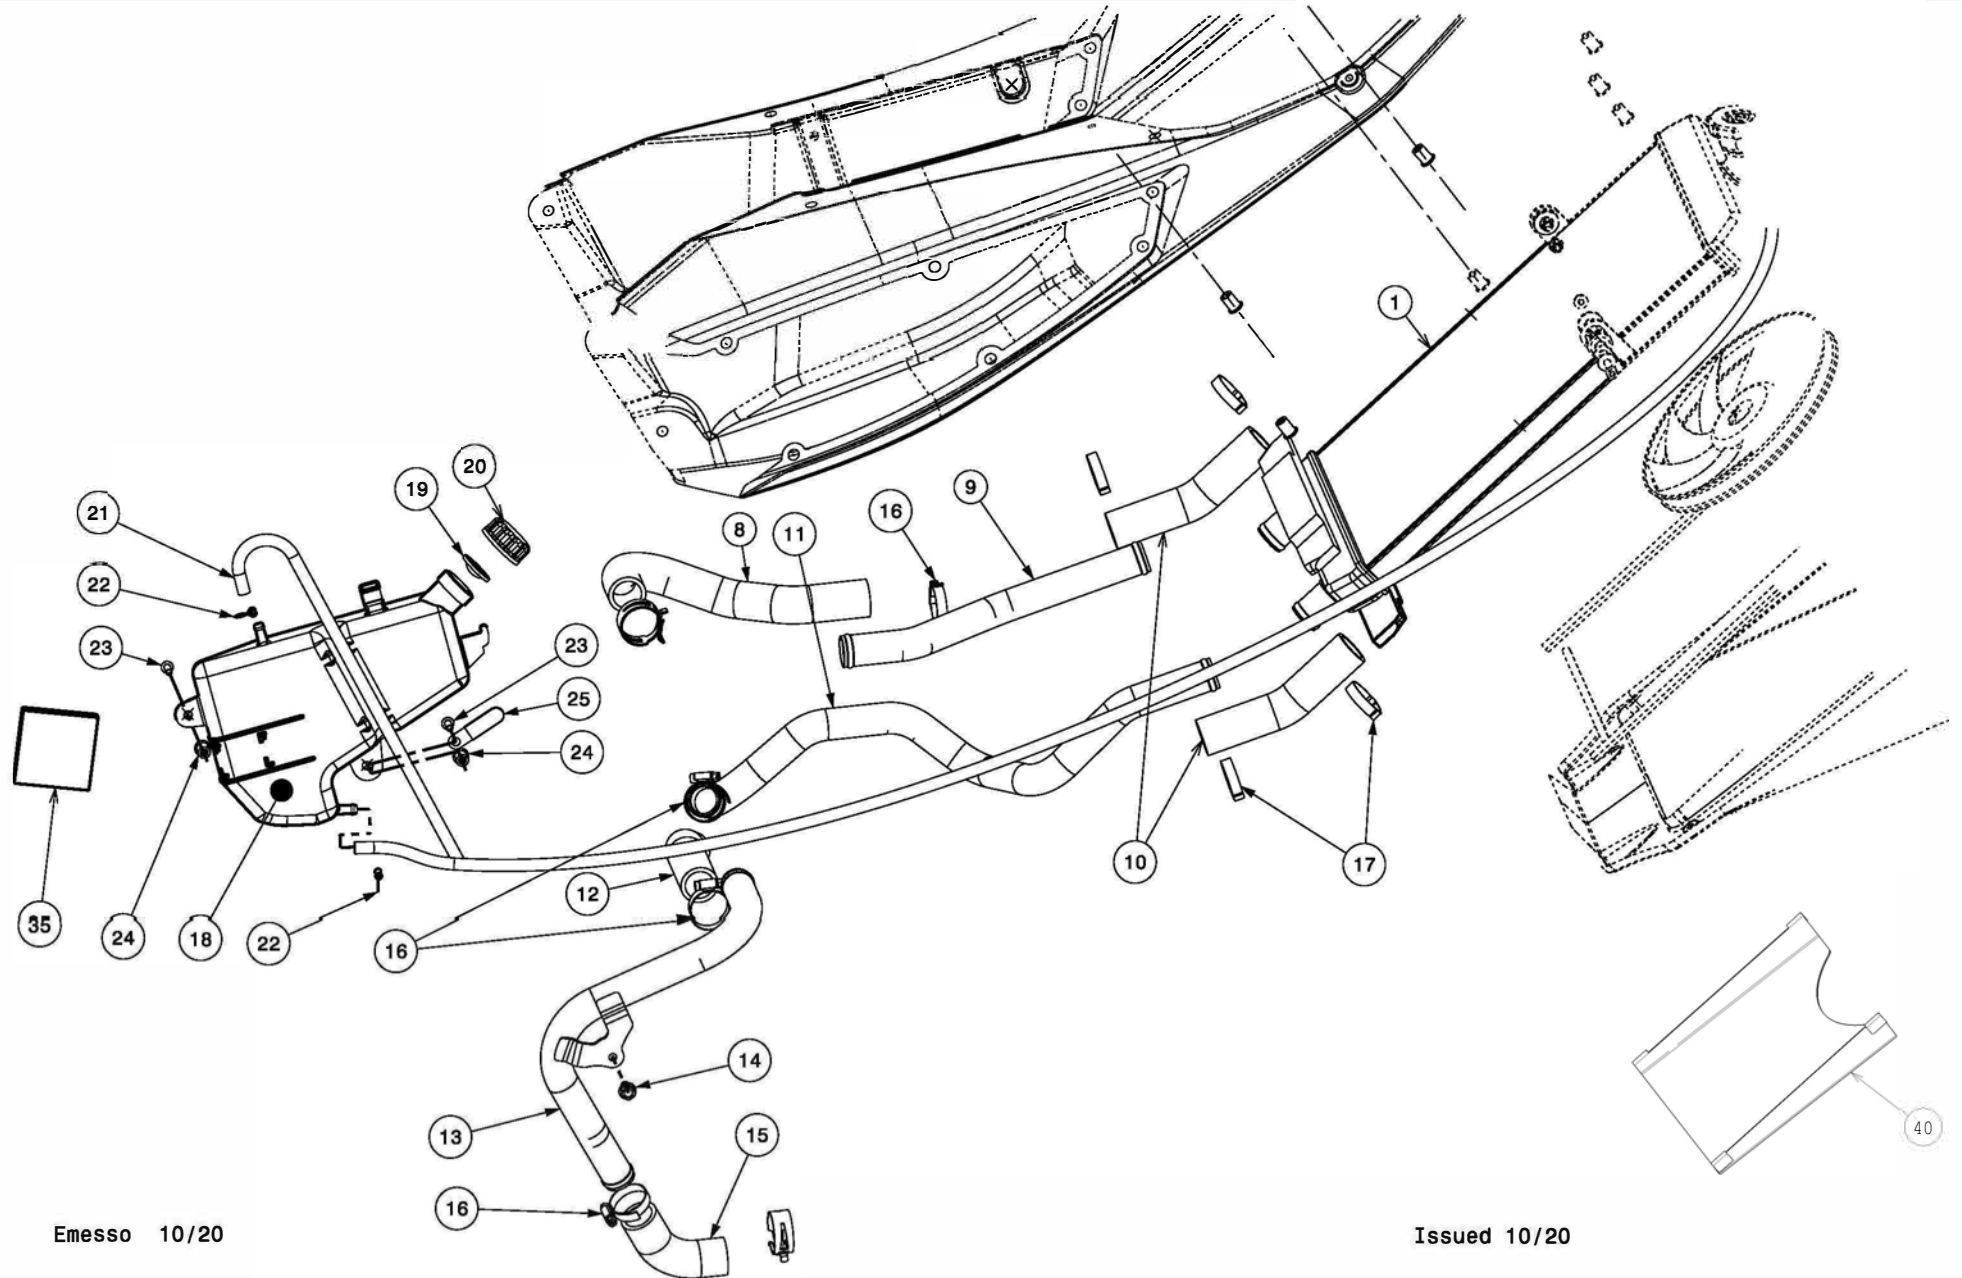

TAVOLA
DRAWING

15 Exhaust System

Ref No	Part No	Description	Quantity	Reference
16	201030143	Screw M4X8	2	
17	202030016	Nut M4	2	
18	508815170	Bimota Logo	1	
19	92071-1270	Damper	1	Kawasaki
20	92161-0308	Damper	2	Kawasaki
21	92152-0286	Collar	2	Kawasaki
22	92151-1654	Screw	2	Kawasaki
23	35063-1381	Silencer Bracket	1	Kawasaki
24	92154-1901	Screw M8X23	2	Kawasaki
25	202090018	Nut M8	2	
26	92092-0018	Damper	2	Kawasaki
27	92152-1943	Collar	1	Kawasaki
28	92154-1545	Screw	1	Kawasaki
29	92210-0121	NutM8	2	Kawasaki
30	508815100	Pipe Assy Bracket	1	
31	201041038	Screw M6X14	4	

TAVOLA
DRAWING

16 Cooling System