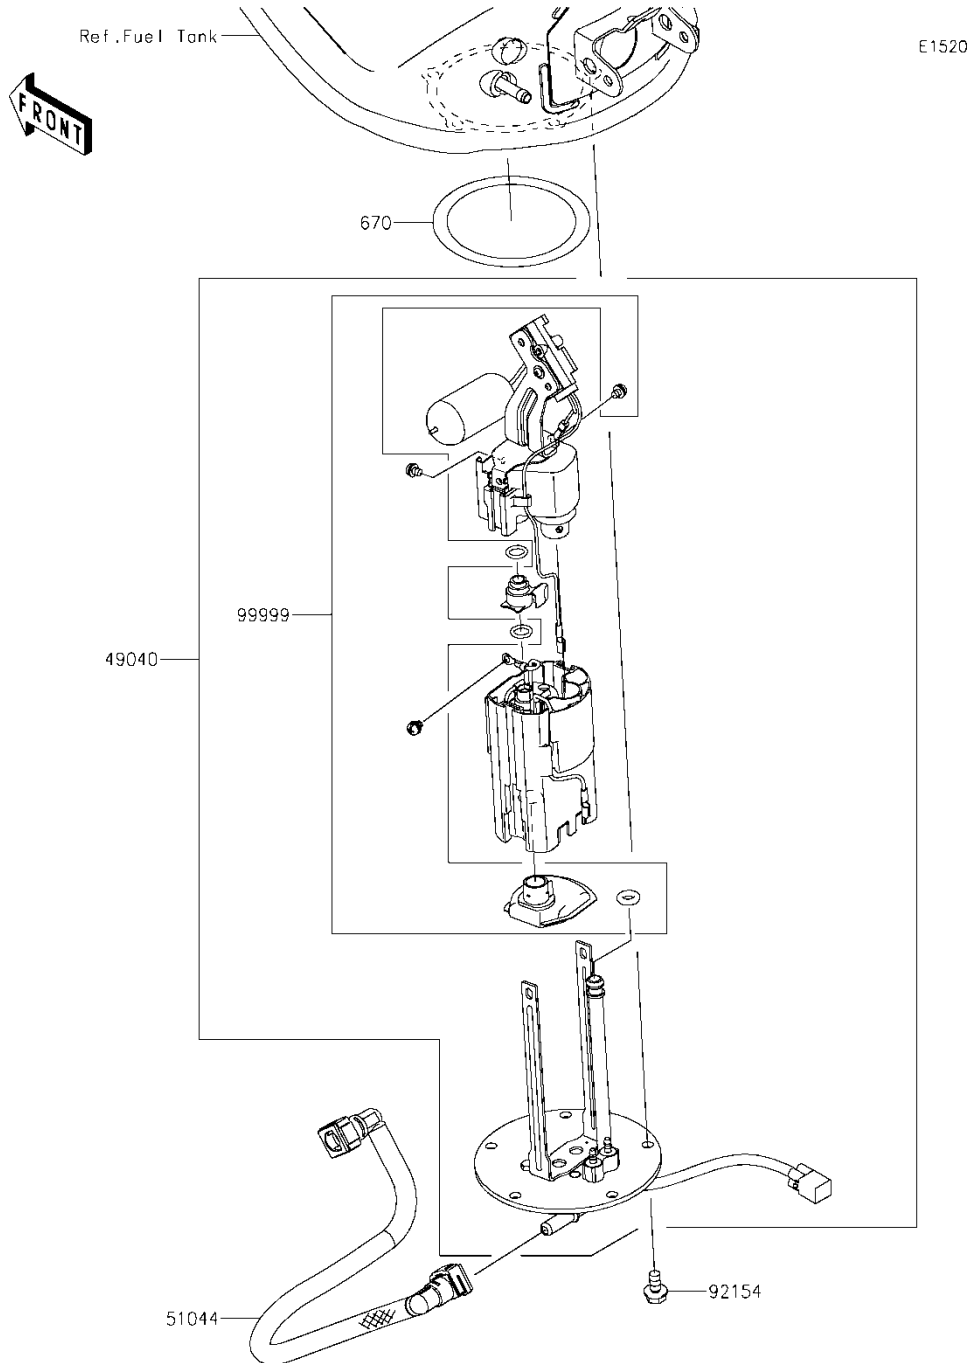

'20 ZX1002 KLF/KLFA

K19. Fuel Pump

Ref. No.	Part No.	Description	Spec Code	Quantity			
				'20	'20		
				KLF	KLFA		
49040	49040-0727	PUMP-FUEL		1	1		
51044	51044-0899	TUBE-ASSY,FUEL		1	1		
92154	92154-1848	BOLT,FLANGED,6X12		5	5		
99999	99999-0522	KIT,FUEL FILTER		1	1		
670	670E5075	O RING		1	1