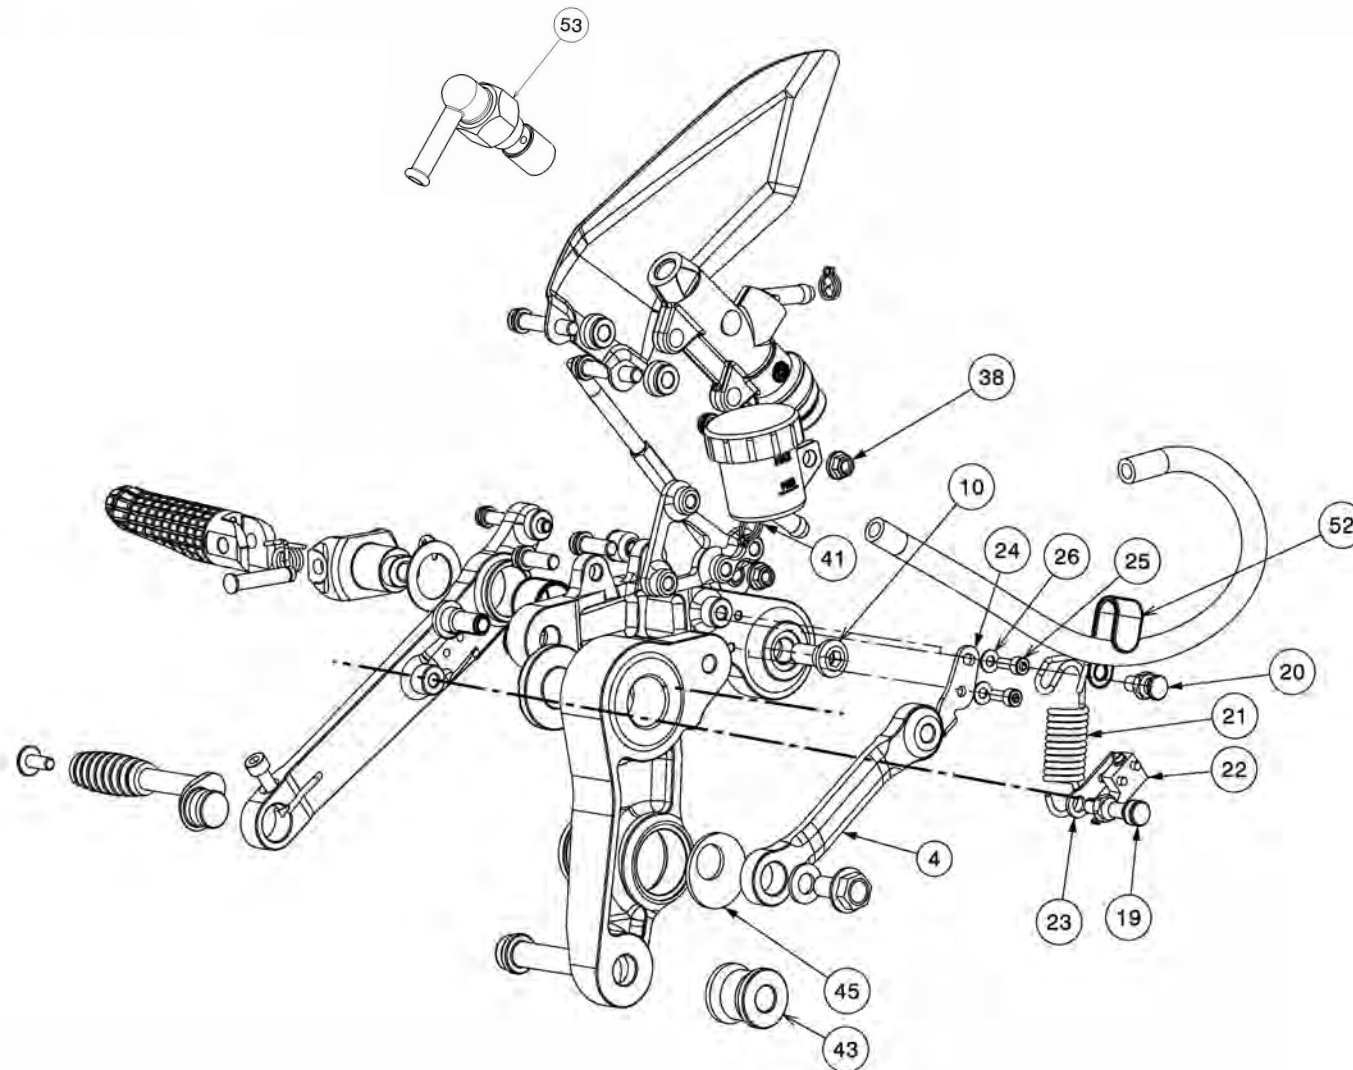

9 Right Footrest

6 Rear master
cylinder

TAVOLA
DRAWING

9 Right Footrest

TAVOLA
DRAWING

9 Right Footrest

Ref No	Part No	Description	Quantity	Reference
1	508861590	Right Upper Bracket Support	1	
2	508861870	Screw	1	
3	204010015	O-RING 109-NBR	1	
4	508861730	Lower Bracket Support	1	
5	508861930	Gear Lever with bushing	1	
6	92028-1558	Collar	1	Kawasaki
7	92200-1680	Washer	1	Kawasaki
8	92022-271	Washer	1	Kawasaki
9	508782100	Footrest Fork	1	
10	92154-1711	Screw	3	Kawasaki
11	506182040	Left Footrest	1	
12	506182100	Spring	1	
13	506182110	Pin	1	
14	214000097	Seeger	1	
15	506182130	Eccentric Pin	1	
16	216000043	Rubber Gear/Brake Lever	1	
17	201032001	Screw M5X12	1	
18	201040142	Screw M5X20	1	
19	508782180	Pin Spring L=23	1	
20	508782190	Pin Spring L=10	1	
21	92145-1688	Spring	1	Kawasaki