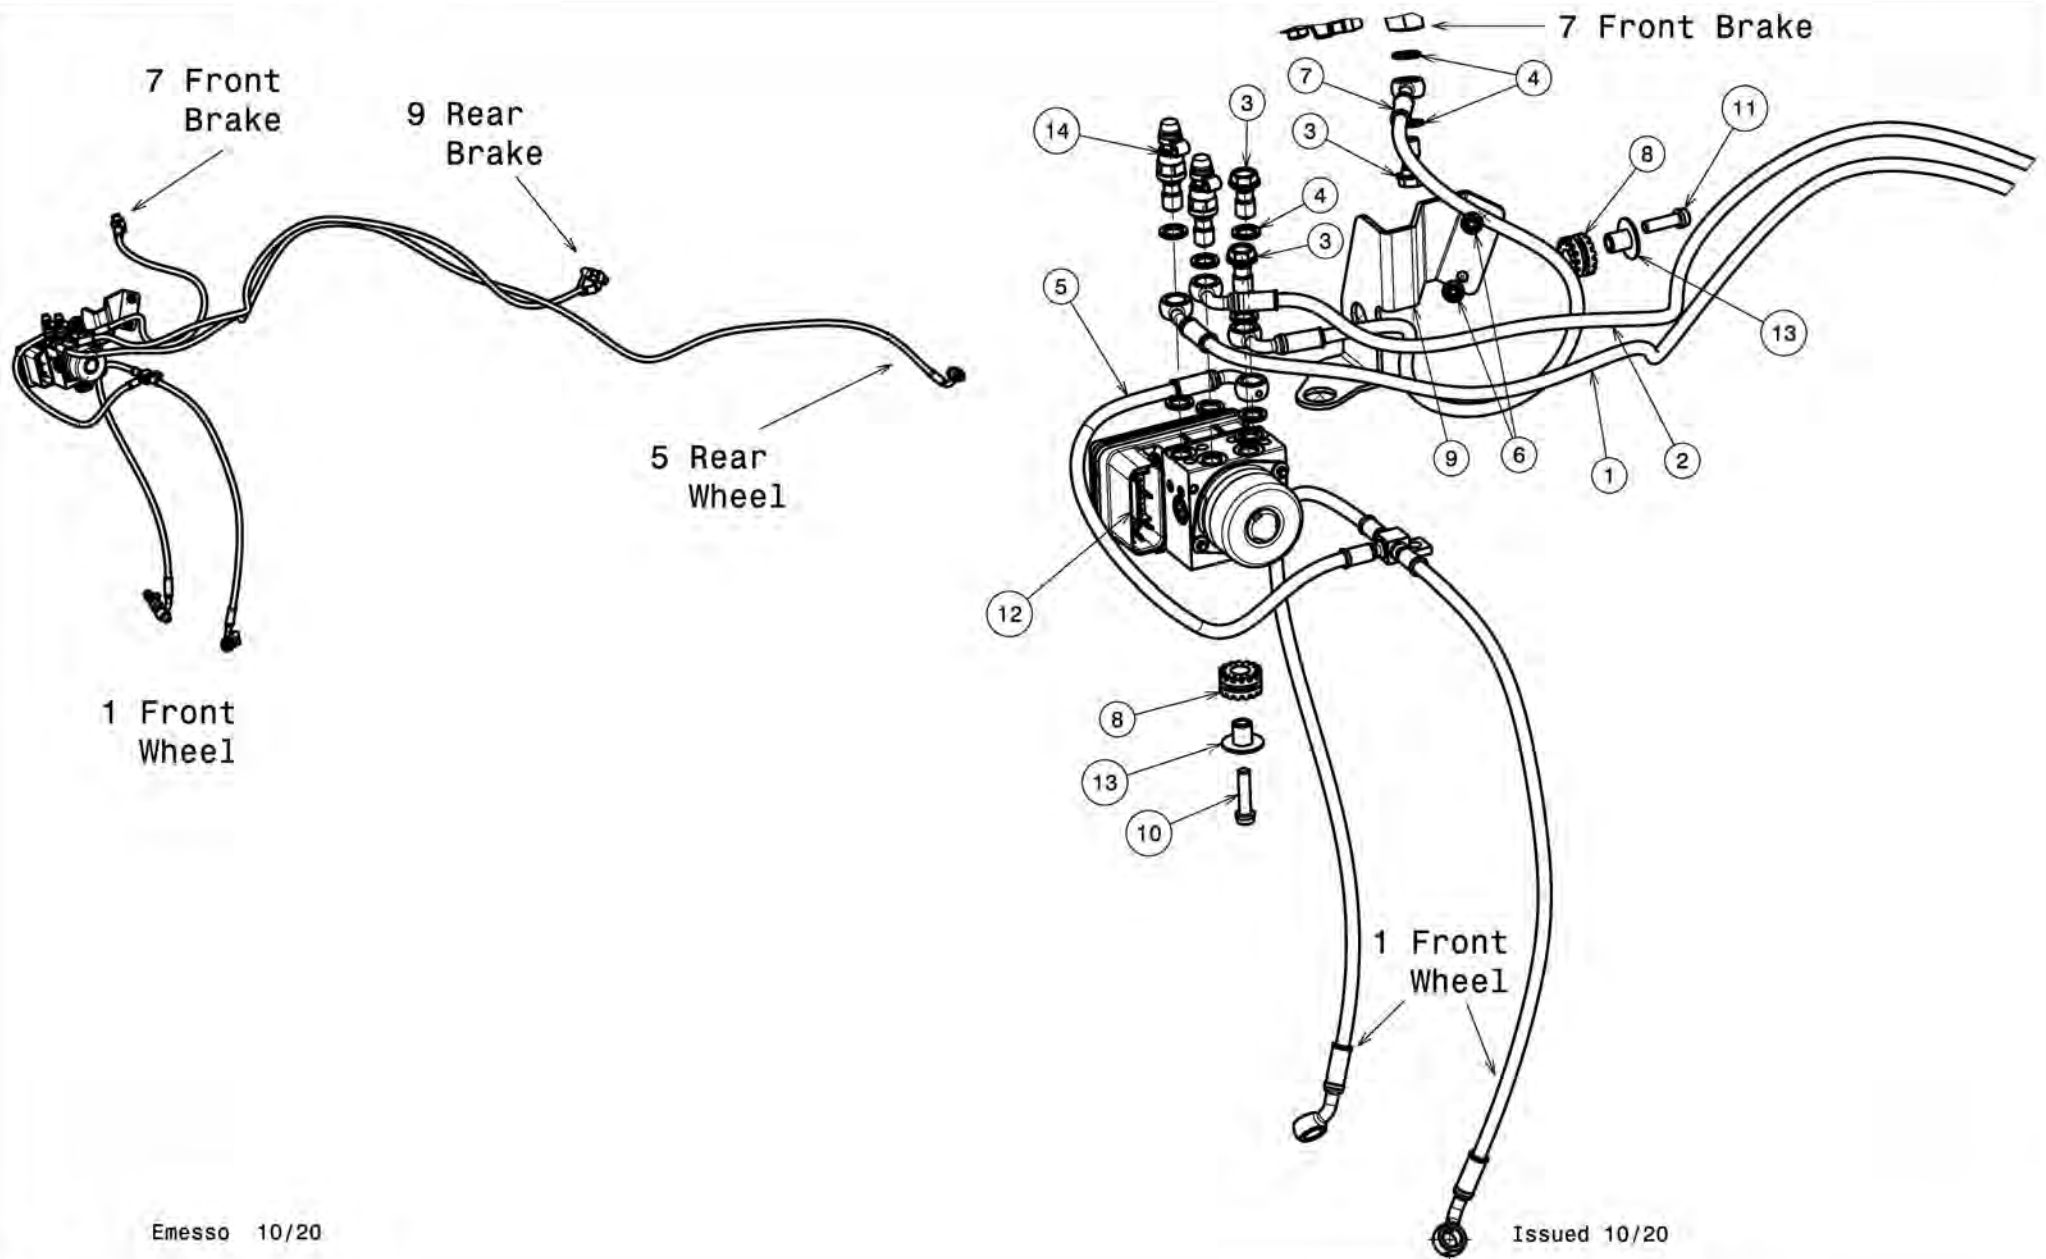

TAVOLA
DRAWING

6 ABS System

TAVOLA
DRAWING

6 ABS System

Ref No	Part No	Description	Quantity	Reference
1	508861820	Tube	1	
2	508861810	Tube	1	
3	92154-1554	Bolt Banjo,10X19	3	Kawasaki
4	49091-0001	Washer	14	
5	508861790	Tube	1	
6	202090017	Nut	1	
7	508861780	Tube	1	
8	214000144	Damper	2	
9	508881030	Support	1	
10	201041001	Screw M6x25	1	
11	201041020	Screw M6x20	1	
12	16082-0904	Abs	1	Kawasaki
13	506199080	Bush	2	
14	92154-4032	Bolt Banjo,10X19	2	