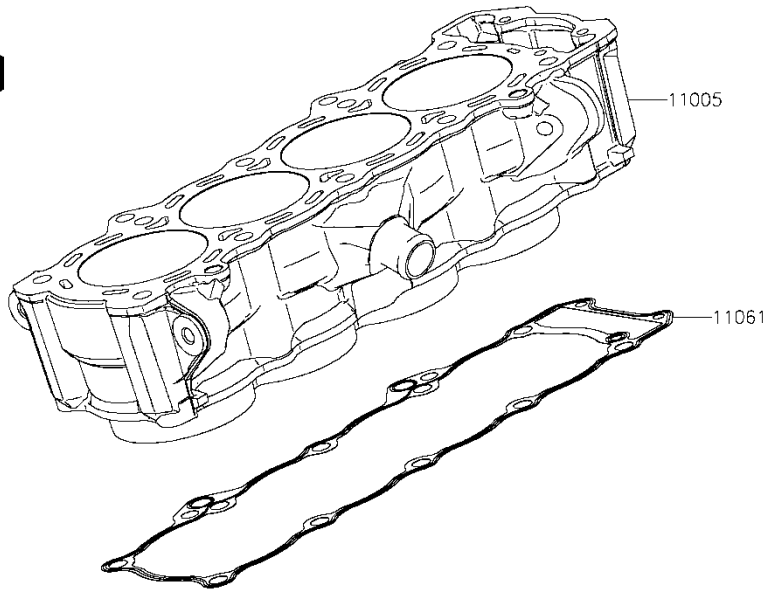

K3. Cylinder/Piston(s)

E1120

Ref. No.	Part No.	Description	Spec Code	Quantity			
				'20	'20		
				KLF	KLFA		
11005	11005-0713	CYLINDER-ENGINE		1	1		
11061	11061-0402	GASKET,CYLINDER BASE		1	1		
13001	13001-0799	PISTON-ENGINE		4	4		
13002	13002-0004	PIN-PISTON		4	4		
13008	13008-0588	RING-SET-PISTON		4	4		
92033	92033-1054	RING-SNAP		8	8