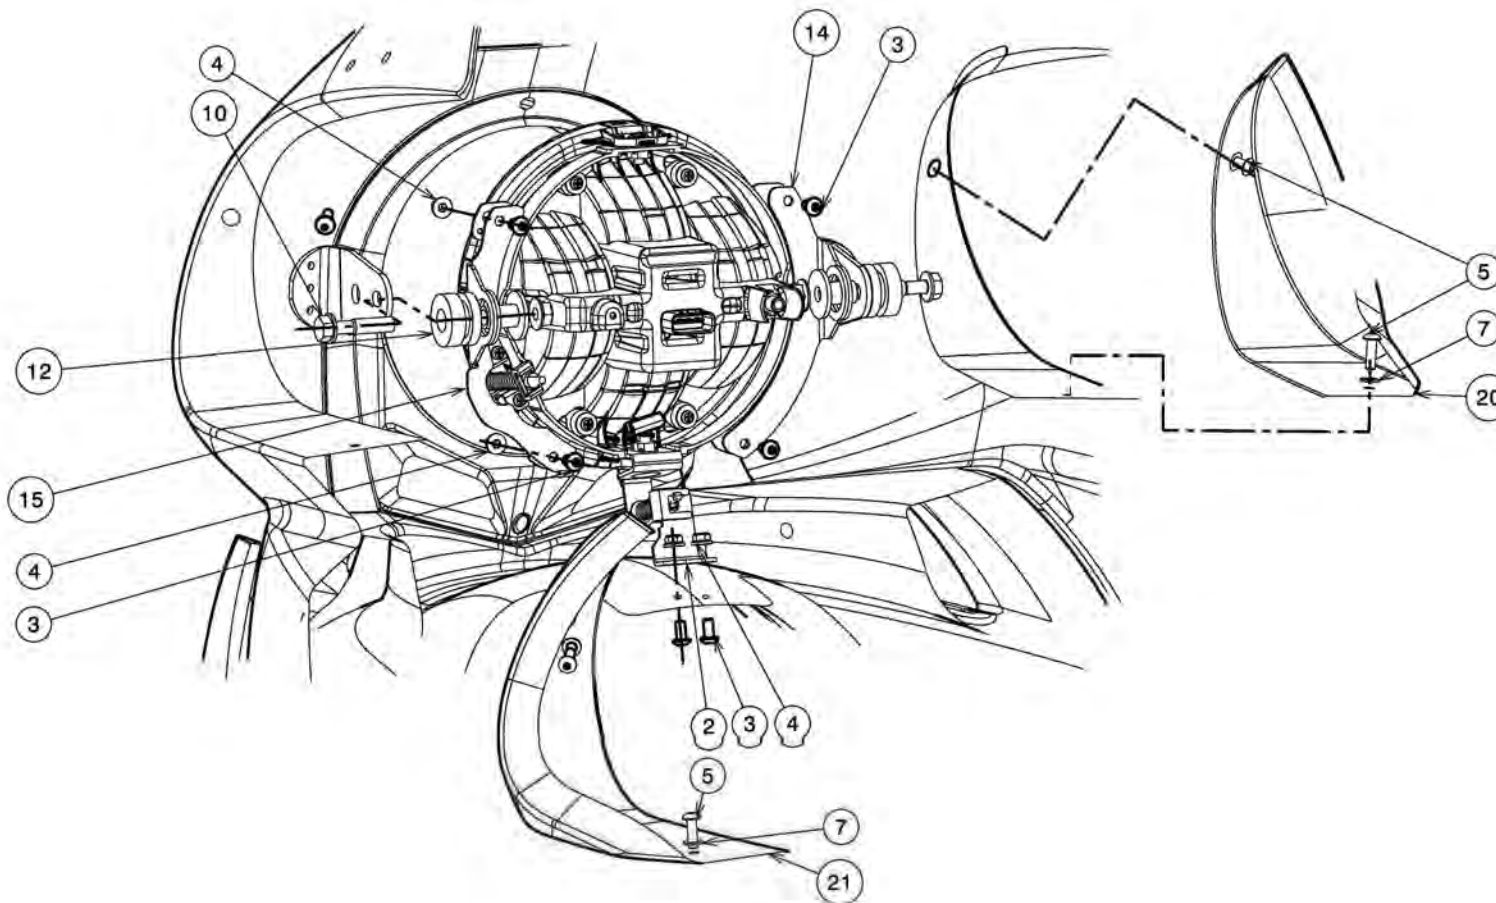

19 Front body

TAVOLA
DRAWING

19 Front body

Ref No	Part No	Description	Q.Ty	Reference
1	508870010	Front cowling	1	
2	508870350	Bracket	1	
3	201030146	Screw M5x12	6	
4	202090020	Nut M5	6	
5	201030147	Screw M5X16	10	
6	215000910	Velnut M5	2	
7	215000003	Washer d5-D10-SP1	10	
8	216000071	Velnut M4	3	
9	23004-0406	Lamp head	1	Kawasaki
10	92154-2923	Bolt	2	Kawasaki
11	92015-1014	Nut	2	Kawasaki
12	92075-1736	Damper	2	Kawasaki
13	92152-2433	Collar	2	Kawasaki
14	508890180	RH plate	1	
15	508890170	LH plate	1	
16	508890250	Front left blinker	1	
17	508890260	Front right blinker	1	
18	201030149	Screw M6X16	2	
19	202090017	Nut M6	2	
20	508870290	Left handle protection	1	
21	508870300	Right handle protection	1	
22	508870280	Swing	1	
23	201030144	Screw M4x12	3	
24	216000084	Washer d4	3