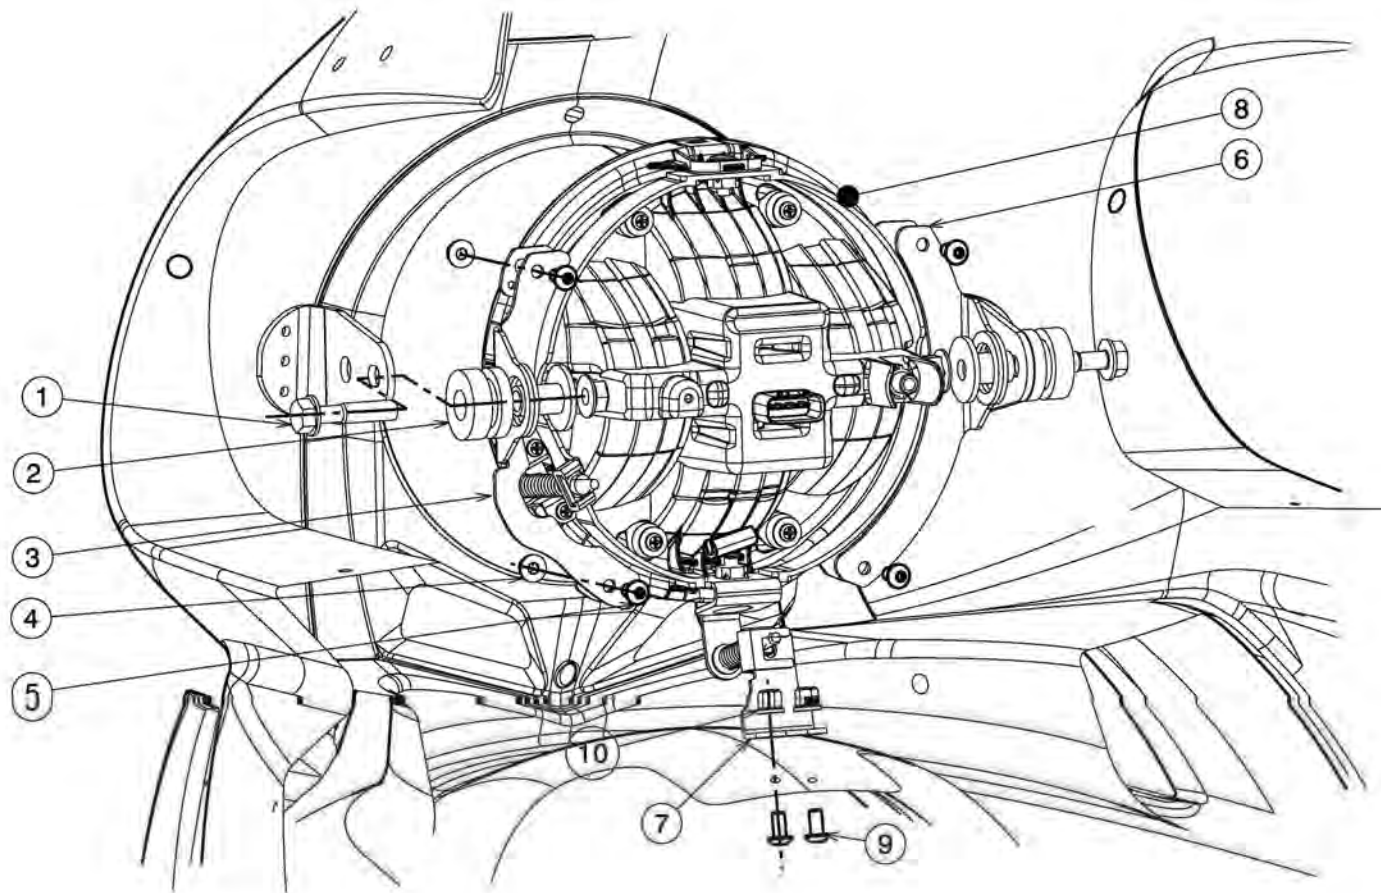

TAVOLA
DRAWING

12 Front light

TAVOLA
DRAWING

12 Front light

Ref No	Part No	Description	Quantity	Reference
1	92154-2923	Bolt	2	Kawasaki
2	92075-1736	Damper	2	Kawasaki
3	508890170	Plate	1	
4	202090020	Nut	4	
5	201030120	Screw	4	
6	508890180	Plate	1	
7	508870350	Plate	1	
8	23004-0406	Head Lamp	1	Kawasaki
9	201030146	Screw	2	
10	202090020	Nut	2