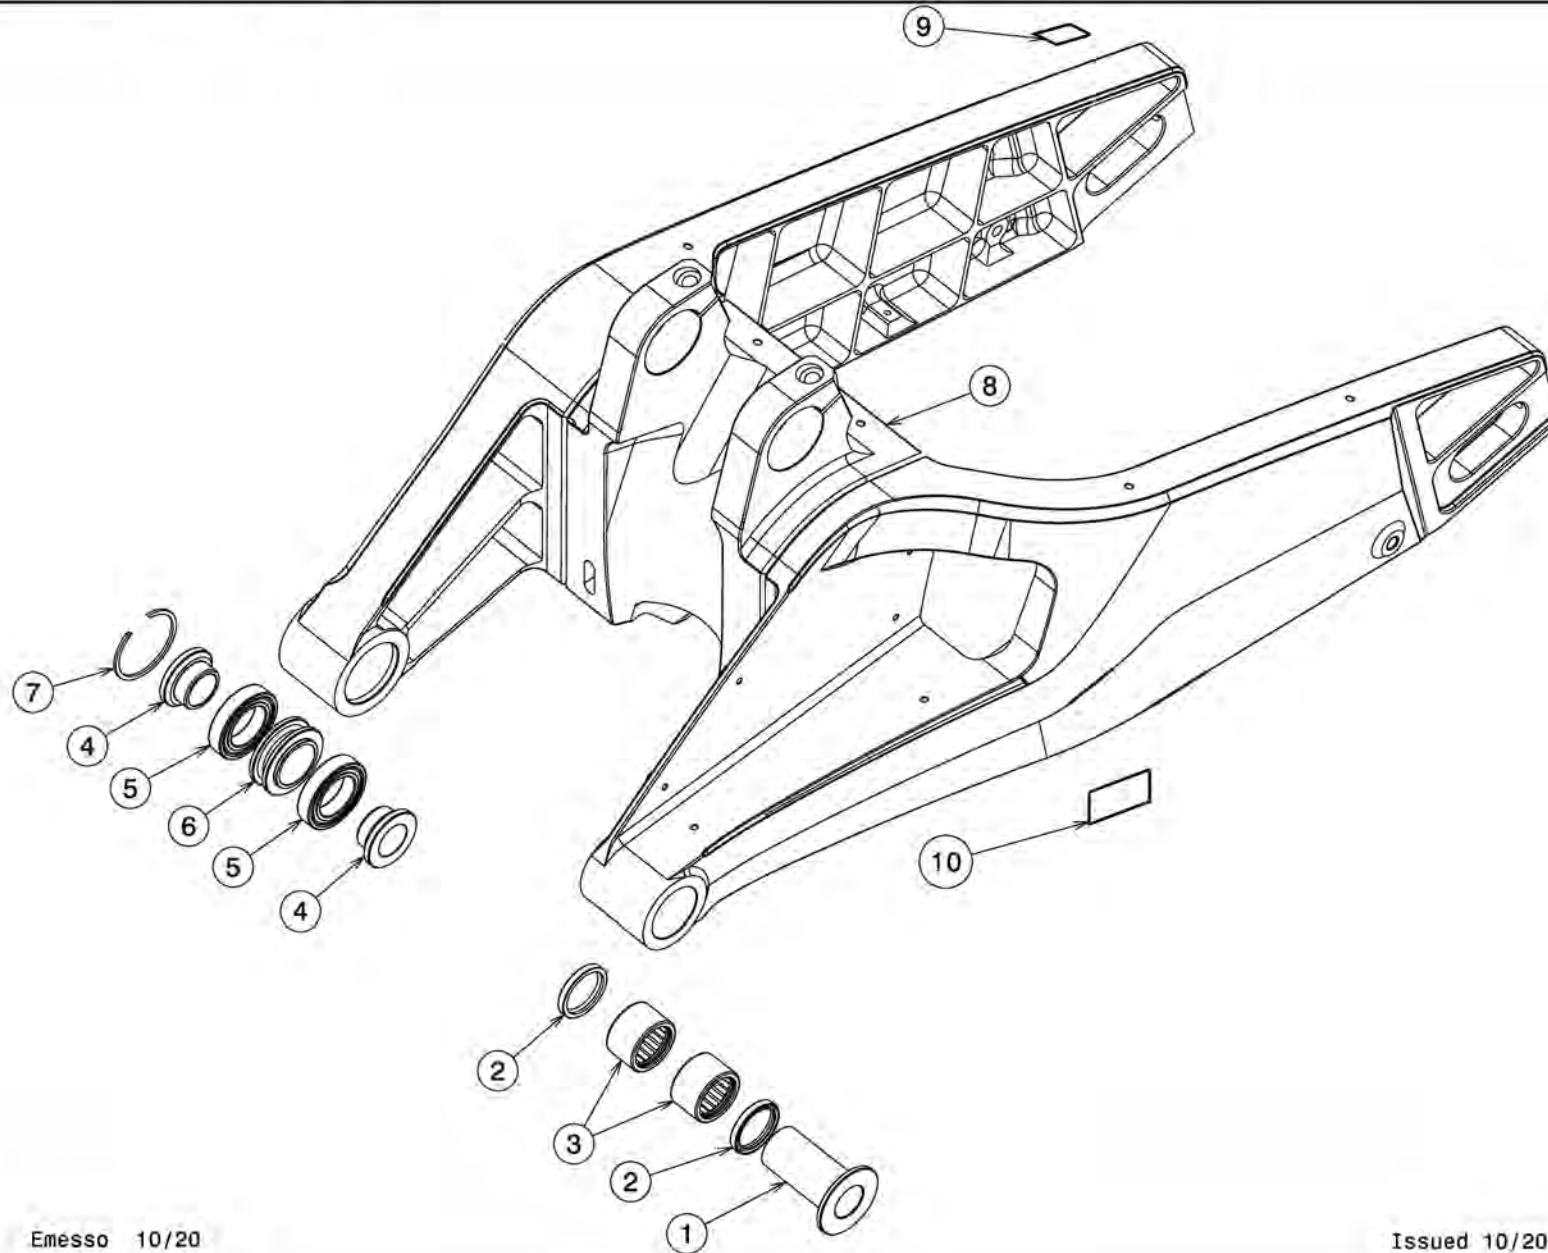

TAVOLA
DRAWING

4 Rear swingarm

508863160 Swingarm with
bearing and seal

TAVOLA
DRAWING

4 Rear swingarm

4 Rear swingarm

Ref No	Part No	Description	Quantity	Reference
1	508863060	Bush	1	
2	204010051	Sealings ring	2	
3	206020060	Bearing needle	2	
4	508863080	Bush	2	
5	215001190	Bearing ball	2	
6	508863070	Spacer d25-D42-H17	1	
7	214000147	Seeger	1	
8	508863160	Spare parts swingarm	1	
9	508799020	Laber tire pressure	1	
10	216000833	Label chain tension	1	