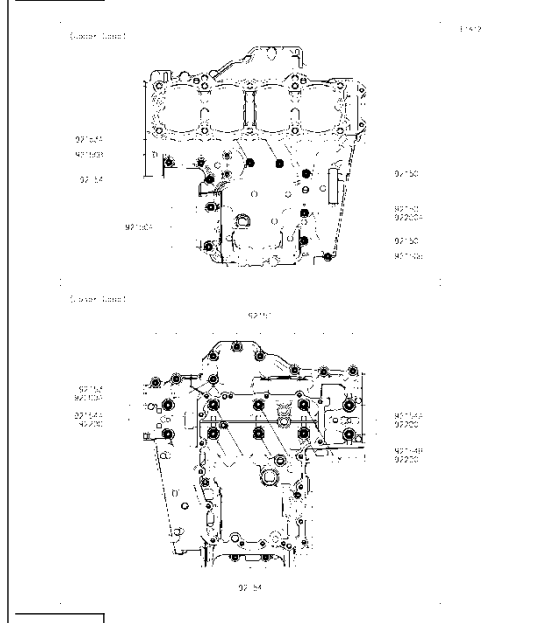

K15 Crankcase Bolt Pattern