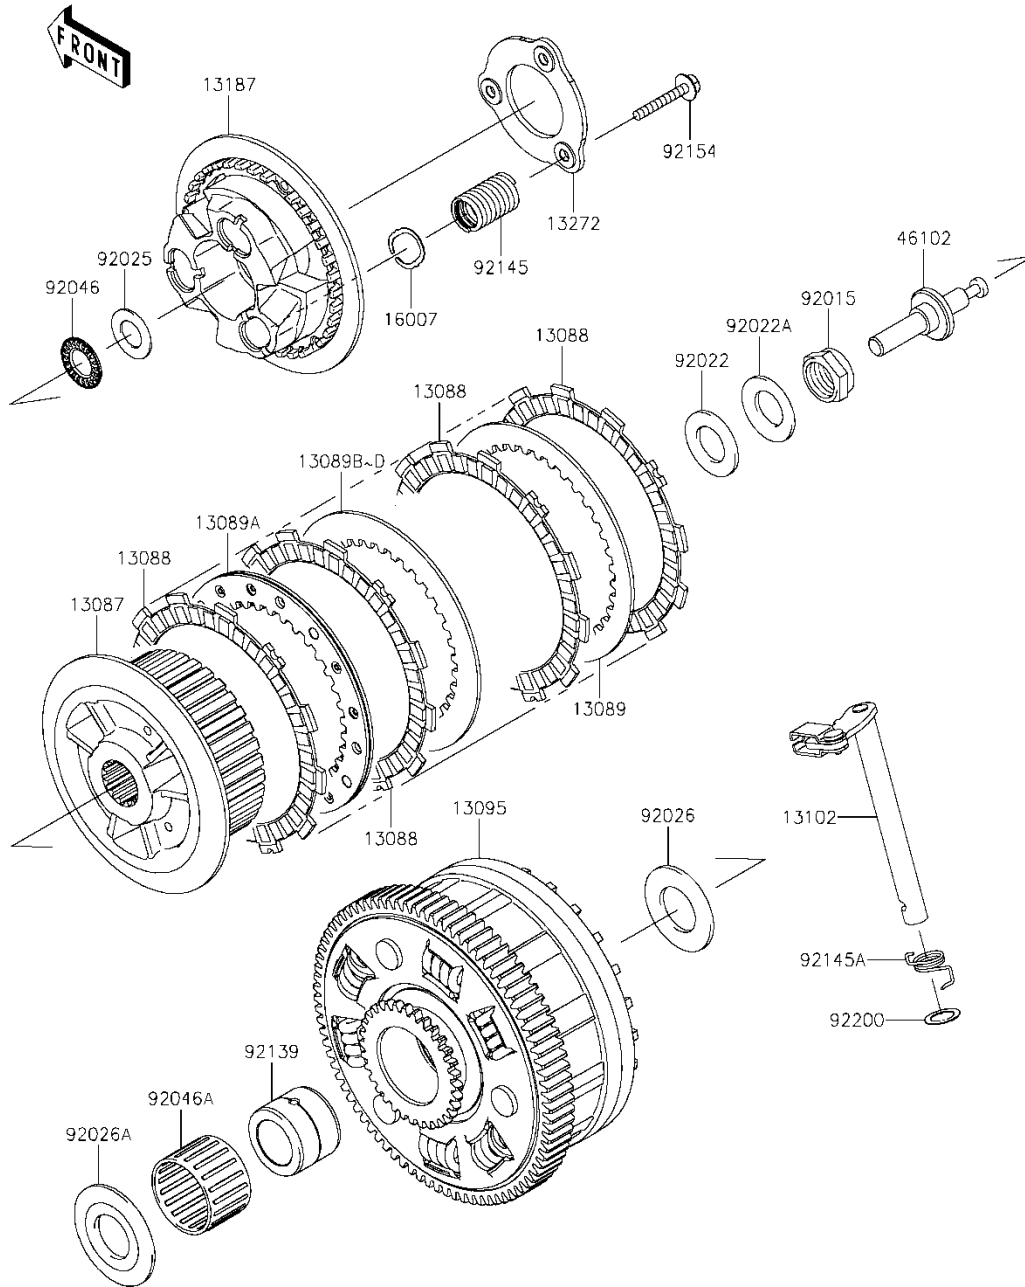

'20 ZX1002 KLF/KLFA

E1350

K10. Clutch

Ref. No.	Part No.	Description	Spec Code	Quantity			
				'20	'20		
				KLF	KLFA		
13087	13087-0583	HUB-CLUTCH		1	1		
13088	13088-0568	PLATE-FRICTION		9	9		
13089	13089-0023	PLATE-CLUTCH,T=2.3		1	1		
13089A	13089-0024	PLATE-CLUTCH,SPG COMP		1	1		
13089B	13089-1073	PLATE-CLUTCH,T=2.0		AR	AR		
13089C	13089-1084	PLATE-CLUTCH,T=2.3		6	6		
13089D	13089-1115	PLATE-CLUTCH,T=2.6		AR	AR		
13095	13095-0572	HOUSING-COMP-CLUTCH		1	1		
13102	13102-0079	RELEASE-COMP-CLUTCH		1	1		
13187	13187-0031	PLATE-CLUTCH OPERATING		1	1		
13272	13272-1413	PLATE		1	1		
16007	16007-0711	SEAT-SPRING		3	3		
46102	46102-0630	ROD		1	1		
92015	92015-1555	NUT,20MM		1	1		
92022	92022-1116	WASHER,20.3X36X2.3		1	1		
92022A	92022-1868	WASHER,20.3X36X3.7		1	1		
92025	92025-1137	SHIM,15.3X27.5X1.20		1	1		
92026	92026-022	SPACER,25.5X47X2.5		1	1		
92026A	92026-1497	SPACER		1	1		
92046	92046-1052	BEARING-NEEDLE,AXK1102		1	1		
92046A	92046-1263	BEARING-NEEDLE,K38X43X28.8X		1	1		
92139	92139-0067	BUSHING,25X38X29.05		1	1		
92145	92145-1630	SPRING		3	3		
92145A	92145-1770	SPRING,RELEASE-COMP		1	1		
92154	92154-1116	BOLT,FLANGED,6X35		3	3		
92200	92200-1487	WASHER,12X18.5X0.5		1	1