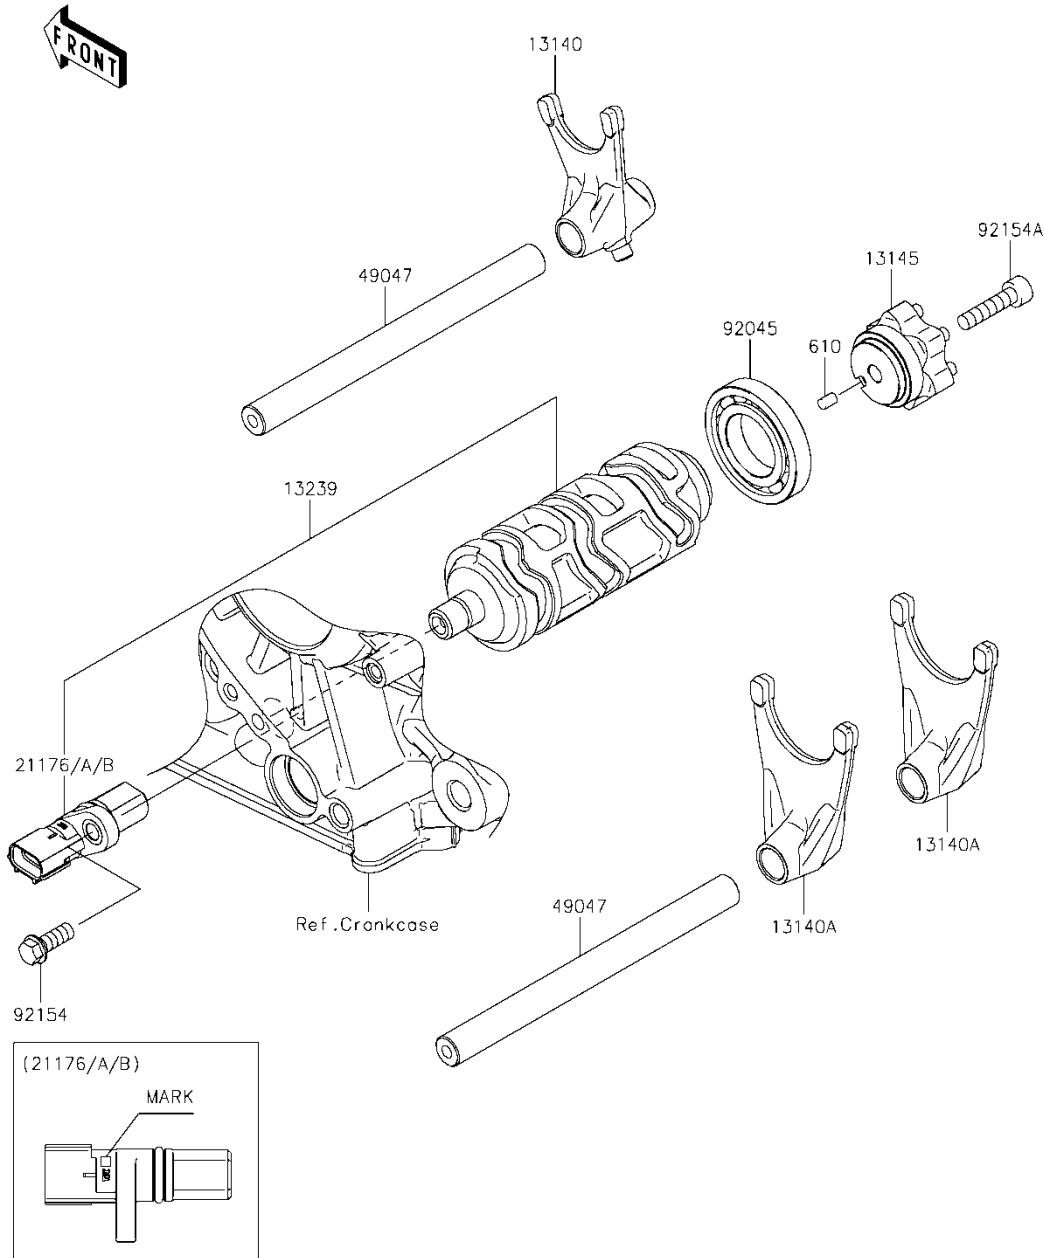

K12. Gear Change Drum/Shift Fork(s)

E1362

Ref. No.	Part No.	Description	Spec Code	Quantity			
				'20	'20		
				KLF	KLFA		
13140	13140-0061	FORK-SHIFT		1	1		
13140A	13140-0062	FORK-SHIFT		2	2		
13145	13145-0048	CAM-CHANGE DRUM		1	1		
13239	13239-0600	DRUM-ASSY-CHANGE		1	1		
21176	21176-0825	SENSOR,GEAR POSITION,M MARK		1	1		
21176A	21176-0845	SENSOR,GEAR POSITION,H MARK		1	1		
21176B	21176-0846	SENSOR,GEAR POSITION,L MARK		1	1		
49047	49047-0644	ROD-SHIFT		2	2		
92045	92045-1045	BEARING-BALL,16005		1	1		
92154	92154-2096	BOLT,FLANGED,6X16		1	1		
92154A	92154-3829	BOLT,SOCKET,6X25		1	1		
610	610A0406	ROLLER,4X6		1	1