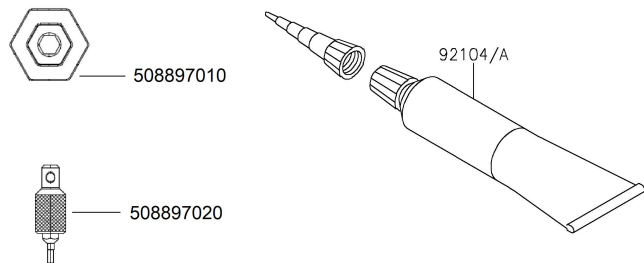

TAVOLA
DRAWING

23 TOOL KIT

F2810

Ref. No.	Part No.	Description	Spec Code	Quantity				
	508897010	Eccentric register key						1
	508897020	Allen Key 2,5mm special						1
56007	56007-0167	TOOL-KIT						1
56008	56008-0577	BAG,TOOL						1
92104	92104-0004	GASKET-LIQUID,TB1211F,CLEAR						1
92104A	92104-1064	GASKET-LIQUID,TB1216B,BLACK						1
92106	92106-1001	GRIP-SCREW DRIVER						1
92107	92107-1051	TOOL-DRIVER,#2PHILLIPS&SLOT						1
92110	92110-0060	TOOL-WRENCH,BOX END,19MM						1
92127	92127-003	TOOL-WRENCH,ALLEN,6MM						1