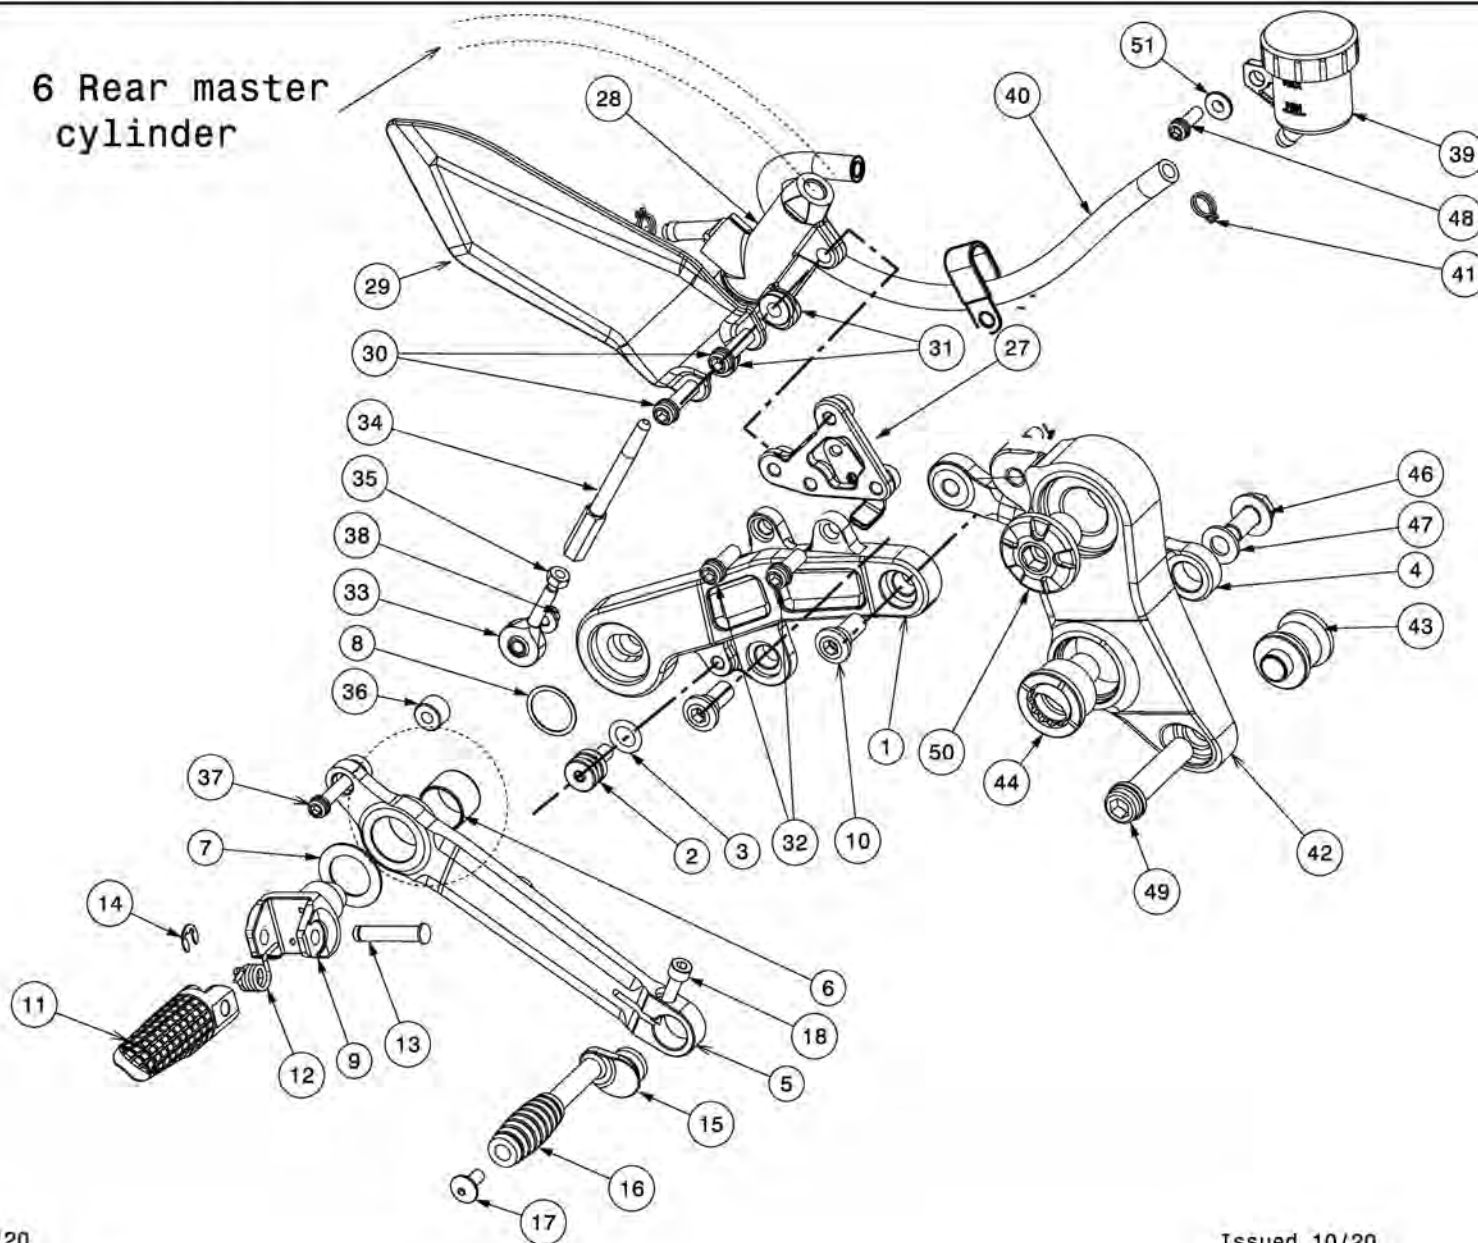

9 Right Footrest

6 Rear master
cylinder

TAVOLA
DRAWING

9 Right Footrest

TAVOLA
DRAWING

9 Right Footrest

Ref No	Part No	Description	Quantity	Reference
1	508861590	Right Upper Bracket Support	1	
2	508861870	Screw	1	
3	204010015	O-RING 109-NBR	1	
4	508861730	Lower Bracket Support	1	
5	508861930	Gear Lever with bushing	1	
6	92028-1558	Collar	1	Kawasaki
7	92200-1680	Washer	1	Kawasaki
8	92022-271	Washer	1	Kawasaki
9	508782100	Footrest Fork	1	
10	92154-1711	Screw	3	Kawasaki
11	506182040	Left Footrest	1	
12	506182100	Spring	1	
13	506182110	Pin	1	
14	214000097	Seeger	1	
15	506182130	Eccentric Pin	1	
16	216000043	Rubber Gear/Brake Lever	1	
17	201032001	Screw M5X12	1	
18	201040142	Screw M5X20	1	
19	508782180	Pin Spring L=23	1	
20	508782190	Pin Spring L=10	1	
21	92145-1688	Spring	1	Kawasaki