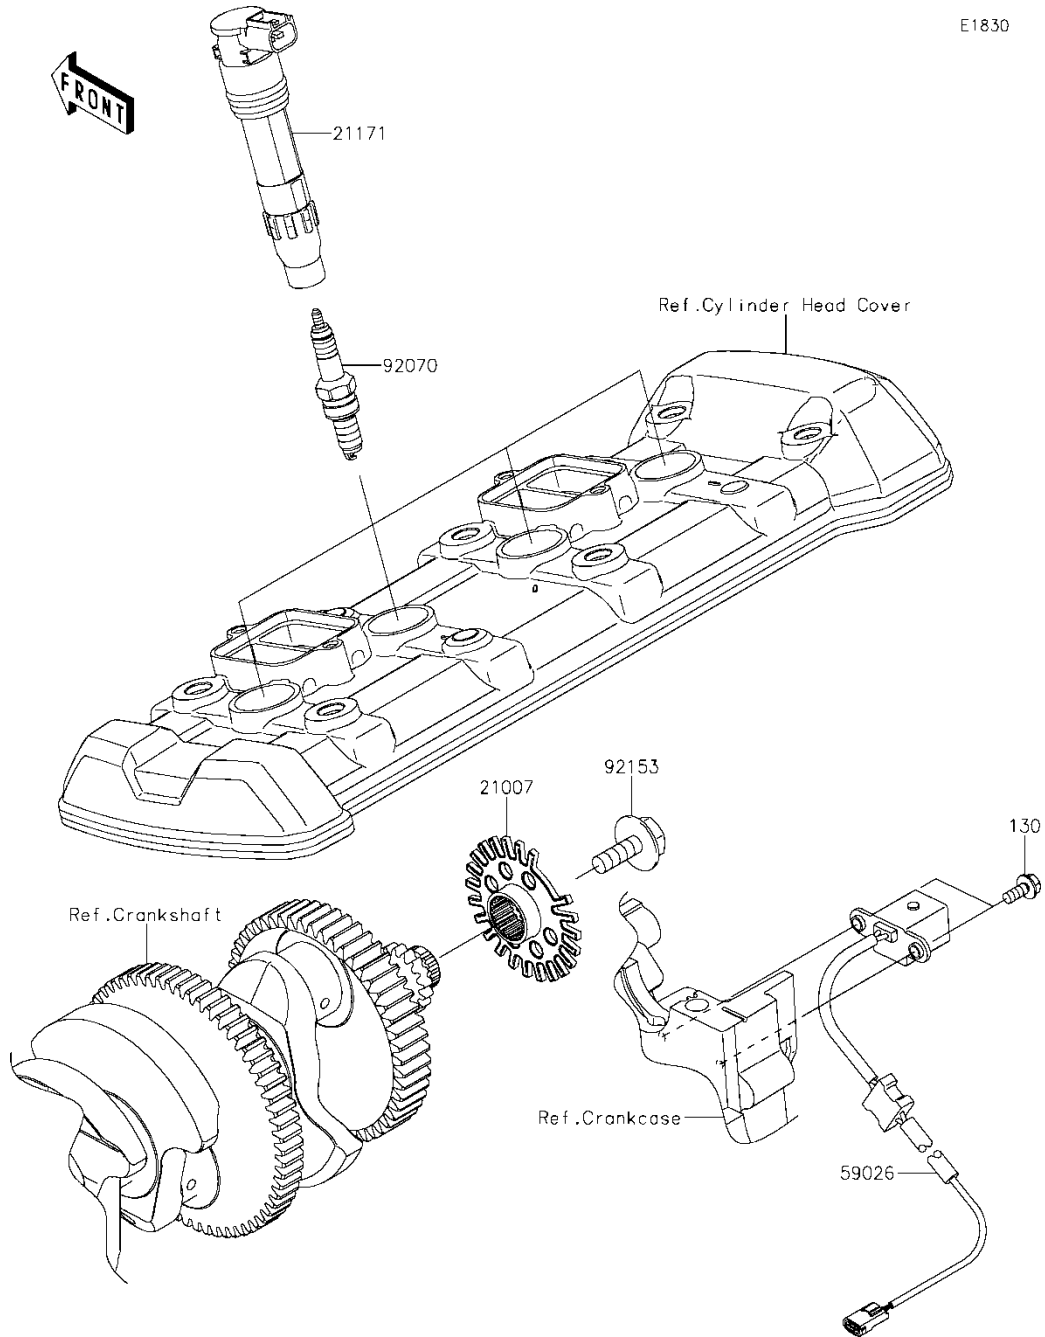

E1810

K23. Generator

Ref. No.	Part No.	Description	Spec Code	Quantity			
				'20	'20		
				KLF	KLFA		
21003	21003-0198	STATOR		1	1		
21007	21007-0691	ROTOR		1	1		
21066	21066-0756	REGULATOR-VOLTAGE		1	1		
92151	92151-1626	BOLT, 6X30		4	4		
92154	92154-2650	BOLT, FLANGED, 12X40		1	1		
92200	92200-0369	WASHER 12X34X9		1	1		