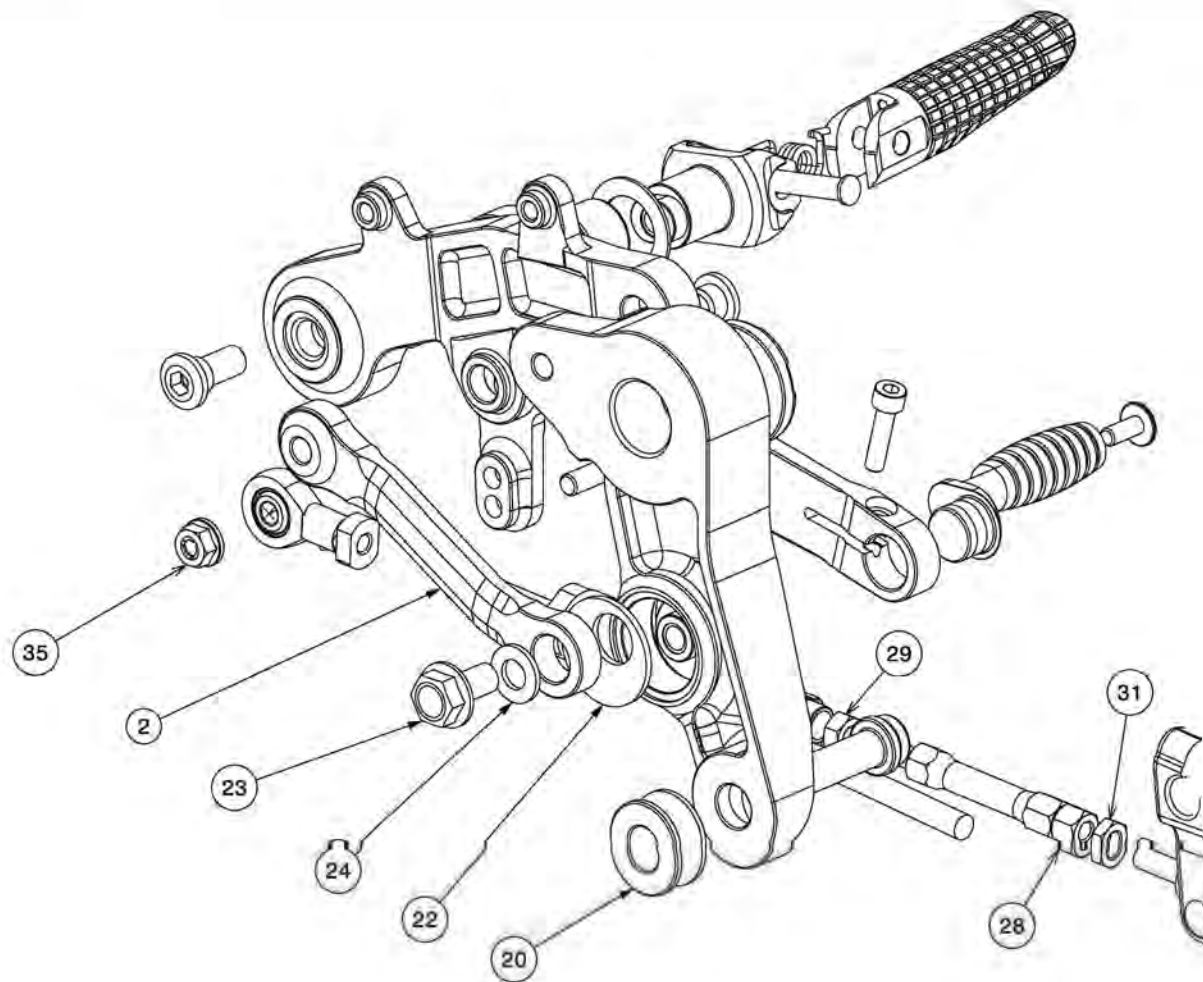

TAVOLA
DRAWING

10 Left Footrest

TAVOLA
DRAWING

10 Left Footrest

Ref No	Part No	Description	Quantity	Reference
1	508861720	Left Upper Bracket Support	1	
2	508861730	Lower Bracket	1	
3	508861940	Gear Shift Lever with bushing	1	
4	92028-1558	Bush	1	Kawasaki
5	92200-1680	Washer	1	Kawasaki
6	92022-271	Washer	1	Kawasaki
7	508782100	Footrest Fork	1	
8	92154-1711	Screw	3	Kawasaki
9	506182030	Left Footrest	1	
10	506182100	Spring	1	
11	506182110	Pin	1	
12	214000097	Seeger	1	
13	506182130	Eccentric Pin	1	
14	216000043	Rubber Brake/Gear Lever	1	
15	201032001	Screw M5X12	1	
16	201040142	Screw M5X20	1	
17	508861840	Left Foot Protection	1	
18	92154-0745	Screw	2	Kawasaki
19	508861830	Left Footrest Support	1	
20	508861750	Bush	1