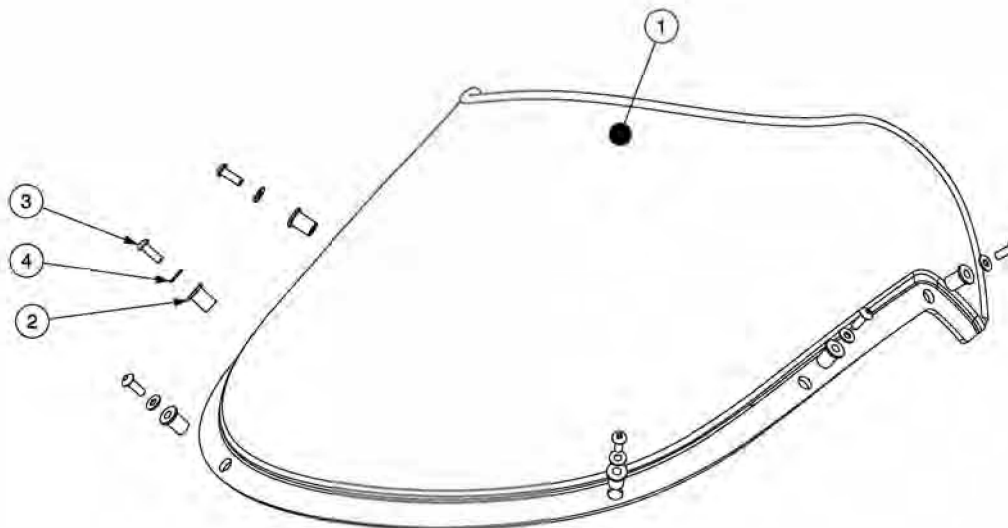

19 Windshield

Ref No	Part No	Description	Q.Ty	Reference
1	508870020	Windshield	1	
2	216000071	Wellnut M4	6	
3	201030144	Screw M4X12	6	
4	216000084	Washer d4-D9-SP0,8	6