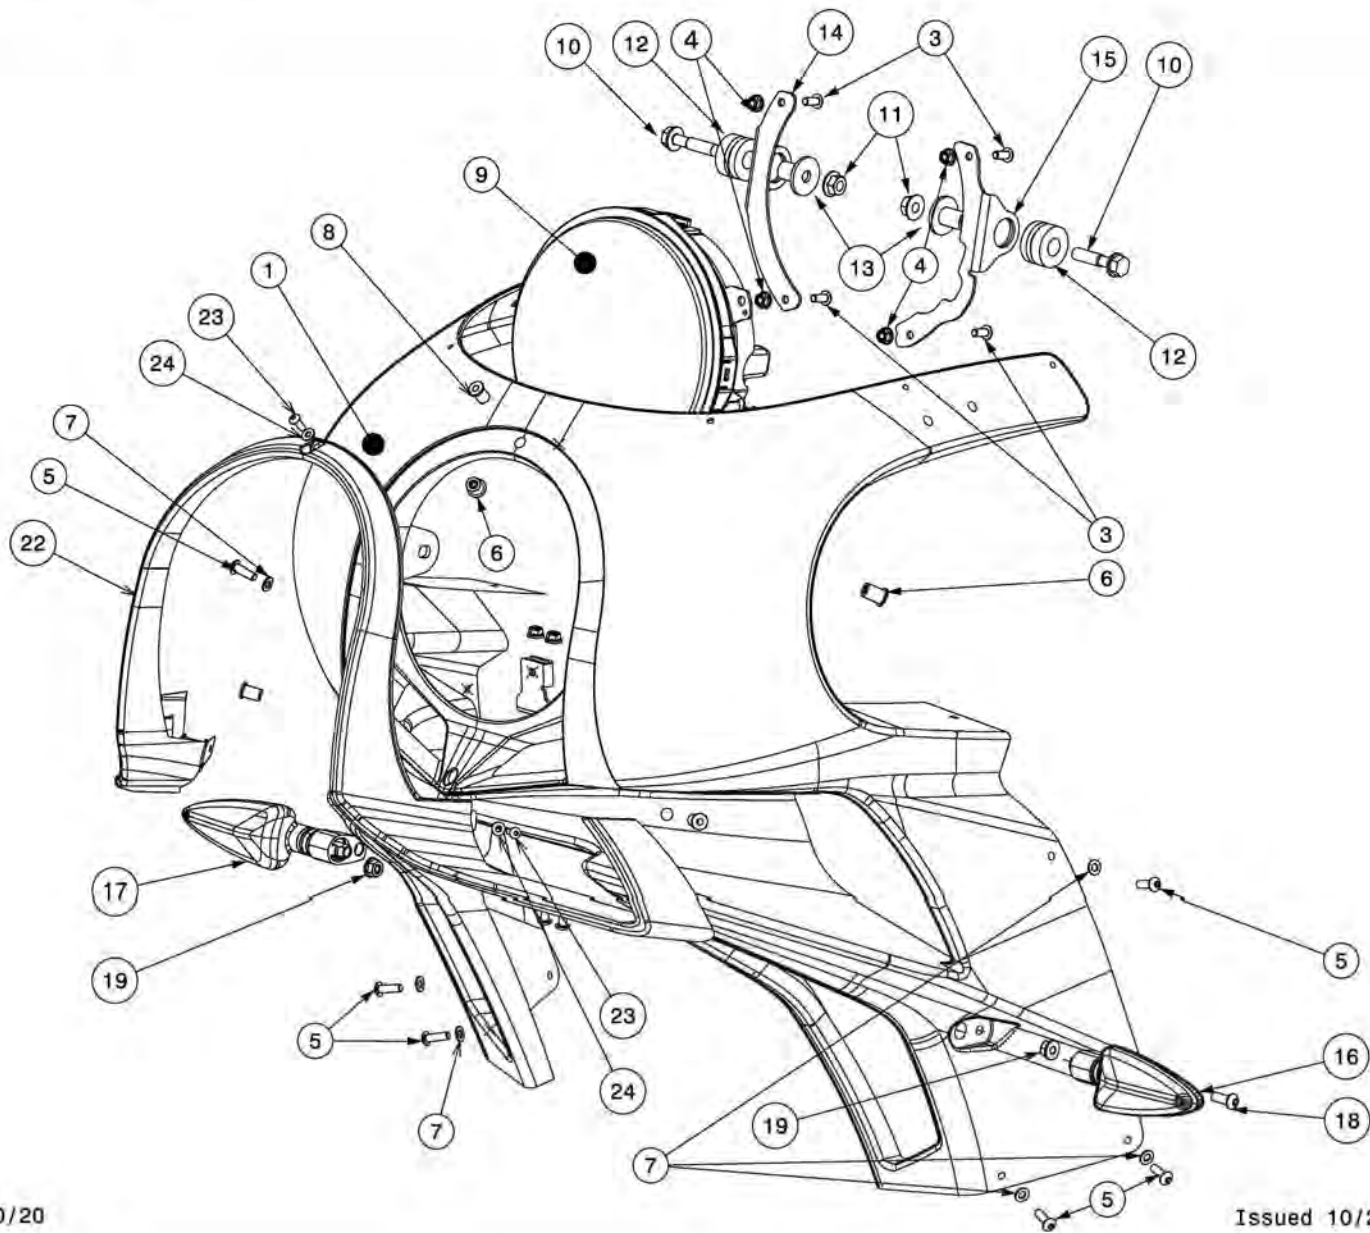

Ref No	Part No	Description	Q.Ty	Reference
1	508870120	Fairing closure	1	
2	39156-1940	Pad	1	Kawasaki
3	201030147	Screw M5X16	4	
4	215000910	Velnut M5	3	
5	215000003	Washer d5-D10-SP1	4	
6	508870320	Closure	1	
7	201030144	Screw M4X12	2	
8	216000084	Washer d4-D9-SP0,8	2	
9	216000071	Velnut M4	2	
10	508870180	Seat	1	
11	508870190	Seat pad	1	
12	201150014	Screw	6	

19 Front body