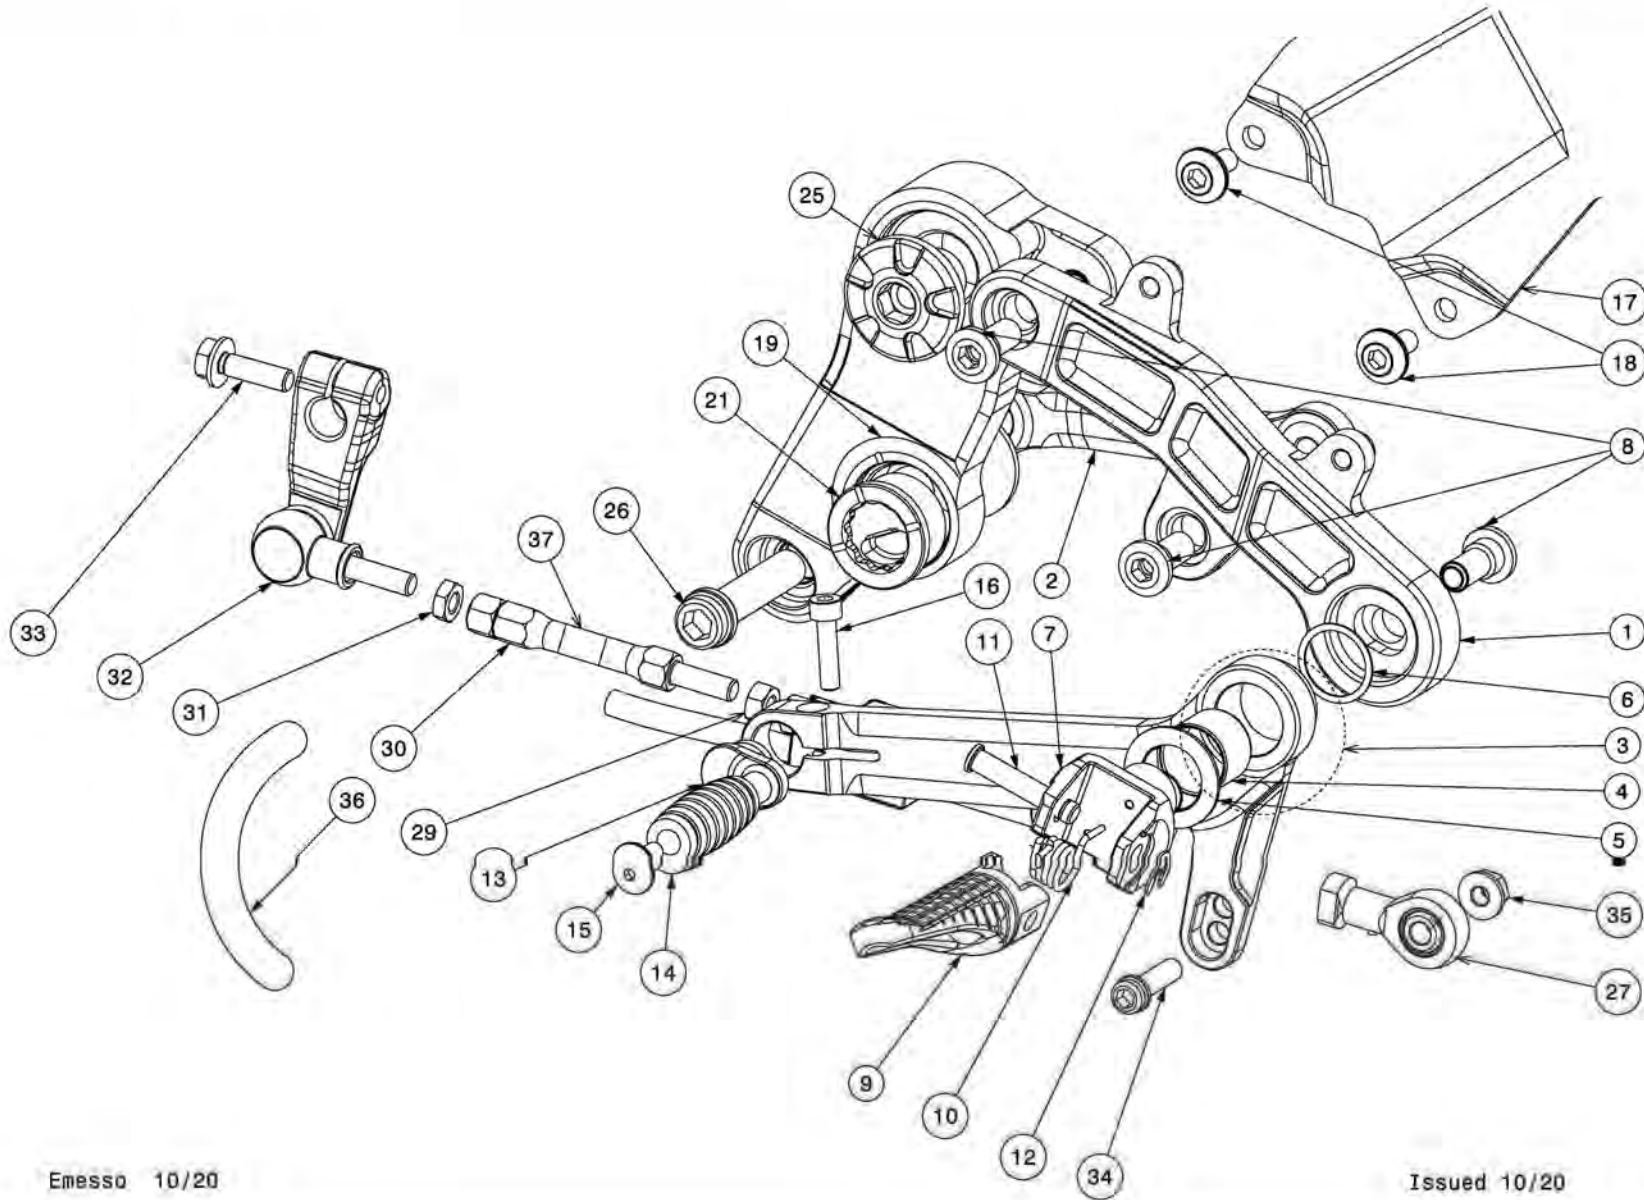

TAVOLA
DRAWING

9 Right Footrest

45	508861700	Shims	1	
46	201022013	Screw M8X16	1	
47	203010031	Washer d8 8.4x16x1.6	1	
48	201041021	Screw M5X14	1	
49	201041070	Screw M10X1,25-L45	1	
50	508763070	Special screw	1	
51	506180040	Bushing	1	
52	92171-0739	Clamp	1	
53	211031079	Idrostop	1	

TAVOLA
DRAWING

10 Left Footrest