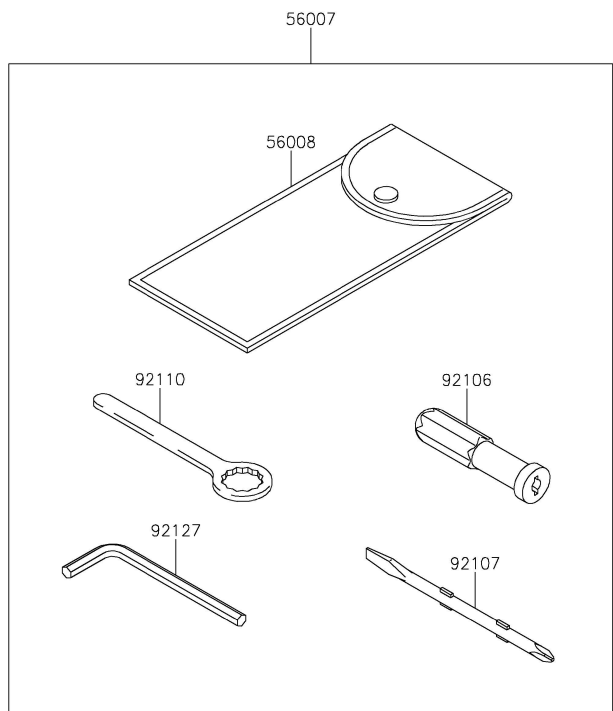

TAVOLA
DRAWING

23 TOOL KIT

F2810

Ref. No.	Part No.	Description	Spec Code	Quantity				
	508897010	Eccentric register key						1
	508897020	Allen Key 2,5mm special						1
56007	56007-0167	TOOL-KIT						1
56008	56008-0577	BAG,TOOL						1
92104	92104-0004	GASKET-LIQUID,TB1211F,CLEAR						1
92104A	92104-1064	GASKET-LIQUID,TB1216B,BLACK						1
92106	92106-1001	GRIP-SCREW DRIVER						1
92107	92107-1051	TOOL-DRIVER,#2PHILLIPS&SLOT						1
92110	92110-0060	TOOL-WRENCH,BOX END,19MM						1
92127	92127-003	TOOL-WRENCH,ALLEN,6MM						1