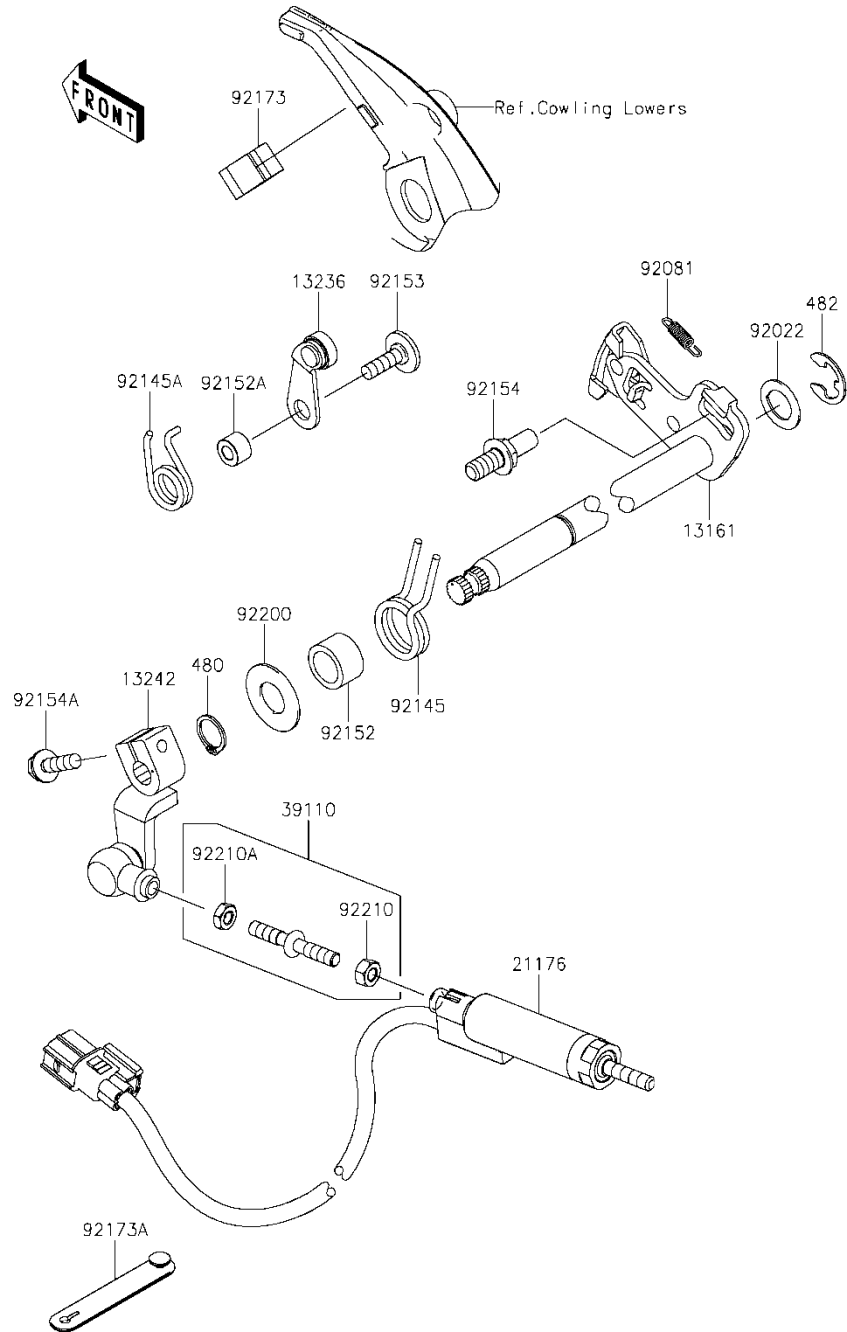

'20 ZX1002 KLF/KLFA

E1370

K13. Gear Change Mechanism

Ref. No.	Part No.	Description	Spec Code	Quantity			
				'20	'20		
				KLF	KLFA		
21176	21176-0991	SENSOR,QUICK SHIFTER		1	1		
39110	39110-0048	ROD-ASSY-TIE		1	1		
92022	92022-1628	WASHER,CHANGE SHAFT		1	1		
92081	92081-1708	SPRING,PAWL RETURN		1	1		
92139	92139-0023	BUSHING		1	1		
92145	92145-1122	SPRING		1	1		
92145A	92145-1946	SPRING		1	1		
92152	92152-1383	COLLAR,14.2X19.9X12.0		1	1		
92152A	92152-2705	COLLAR		1	1		
92153	92153-1505	BOLT,6X20		1	1		
92154	92154-1838	BOLT,RETURN SPRING		1	1		
92154A	92154-2090	BOLT,FLANGED,6X20		1	1		
92200	92200-0265	WASHER		1	1		
92200A	92200-2387	WASHER,8.0X22.0X3.5		1	1		
92210	92210-1100	NUT,6MM		2	2		
92210A	92210-1101	NUT,LEFT HANDED,6MM		1	1		
480	480J1400	CIRCLIP-TYPE-C,14MM		1	1		
482	482J0200	CIRCLIP-TYPE-E,12MM		1	1