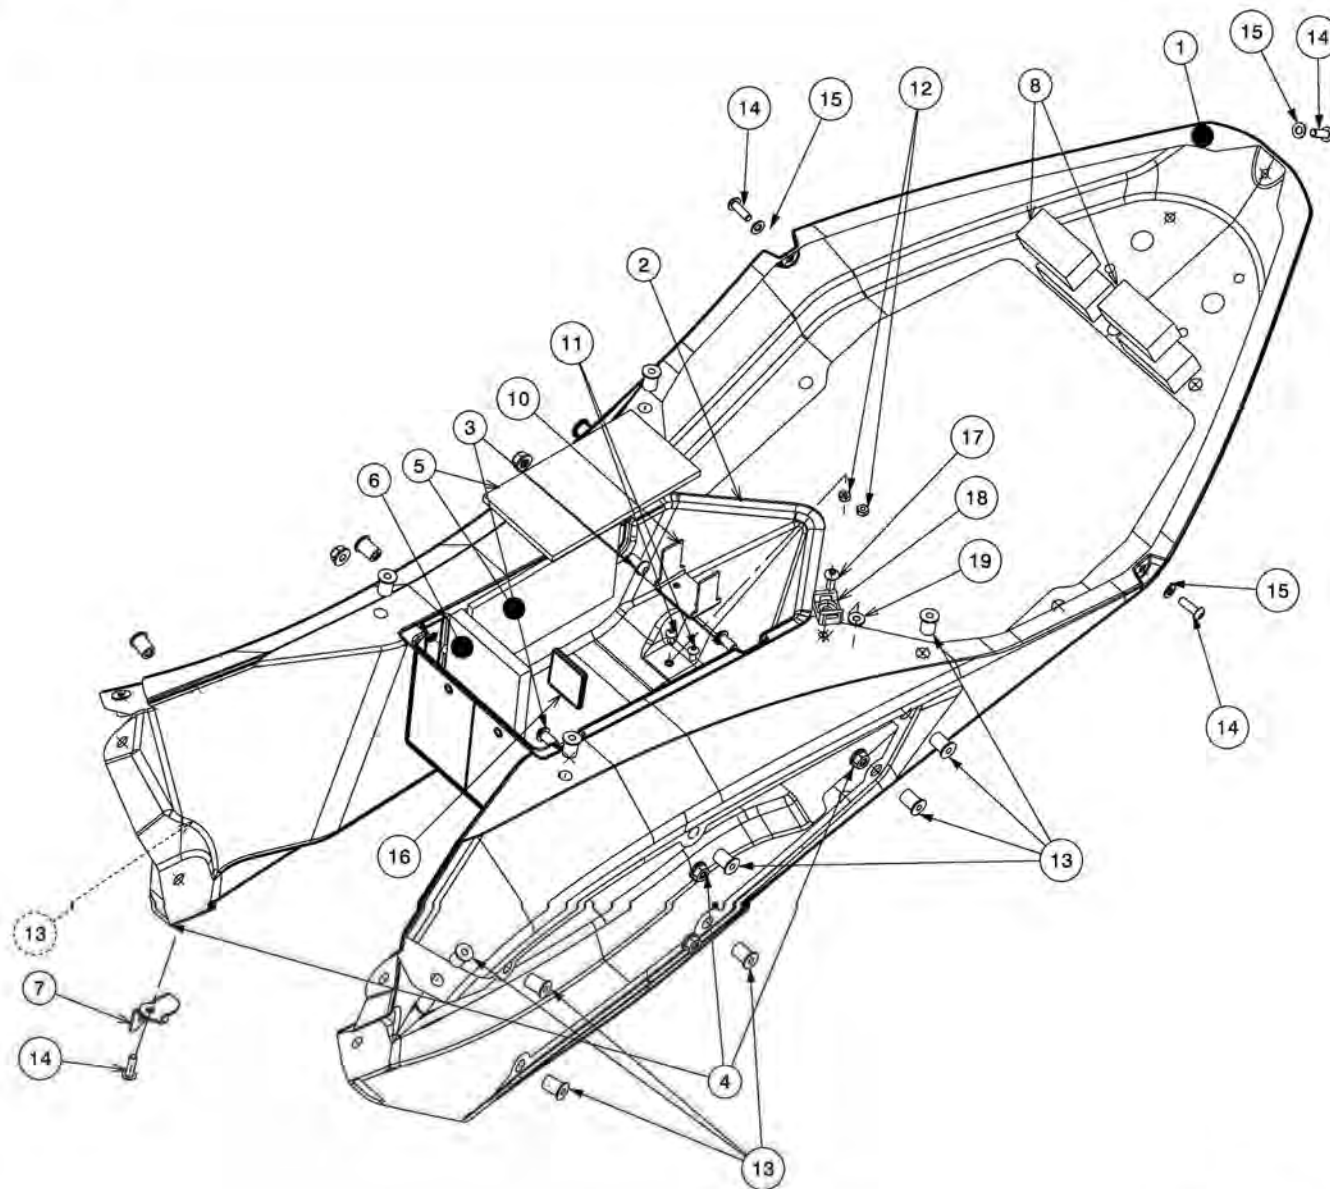

TAVOLA
DRAWING

19 Rear body

TAVOLA
DRAWING

19 Rear body

Ref No	Part No	Description	Q.Ty	Reference
1	508870110	Rear fairing	1	
2	508870310	Battery box	1	
3	201030148	Screw M6X12	6	
4	202090017	Nut M6	6	
5	508870490	Pad 130X70X5 mm	2	
6	508870500	Pad 70X70X10 mm	1	
7	508861850	Plate	1	
8	39156-1940	Pad	4	Kawasaki
10	508890190	Plate	1	
11	201030143	Screw M4X8	2	
12	202030016	Nut M4	2	
13	215000910	Well nut M5	19	
14	201030147	Screw M5X16	4	
15	215000003	Washer d5-D10-SP1	4	
16	39156-1766	Pad	1	Kawasaki
17	201030146	Screw M5x12	1	
18	214000143	Clamp support	1	
19	202090020	Nut M5	1	