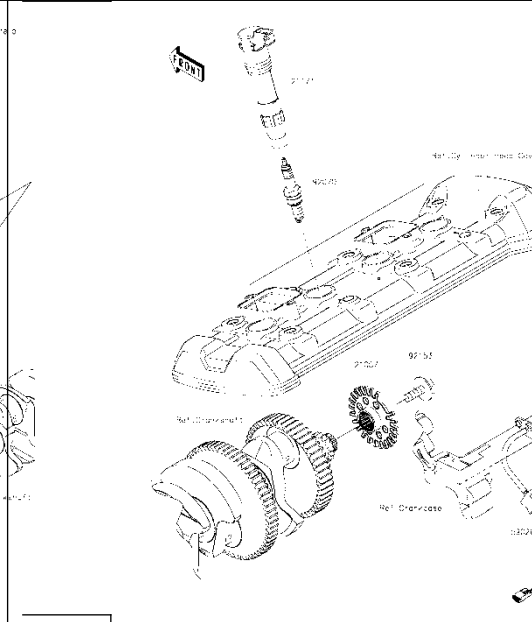

K24 Ignition system