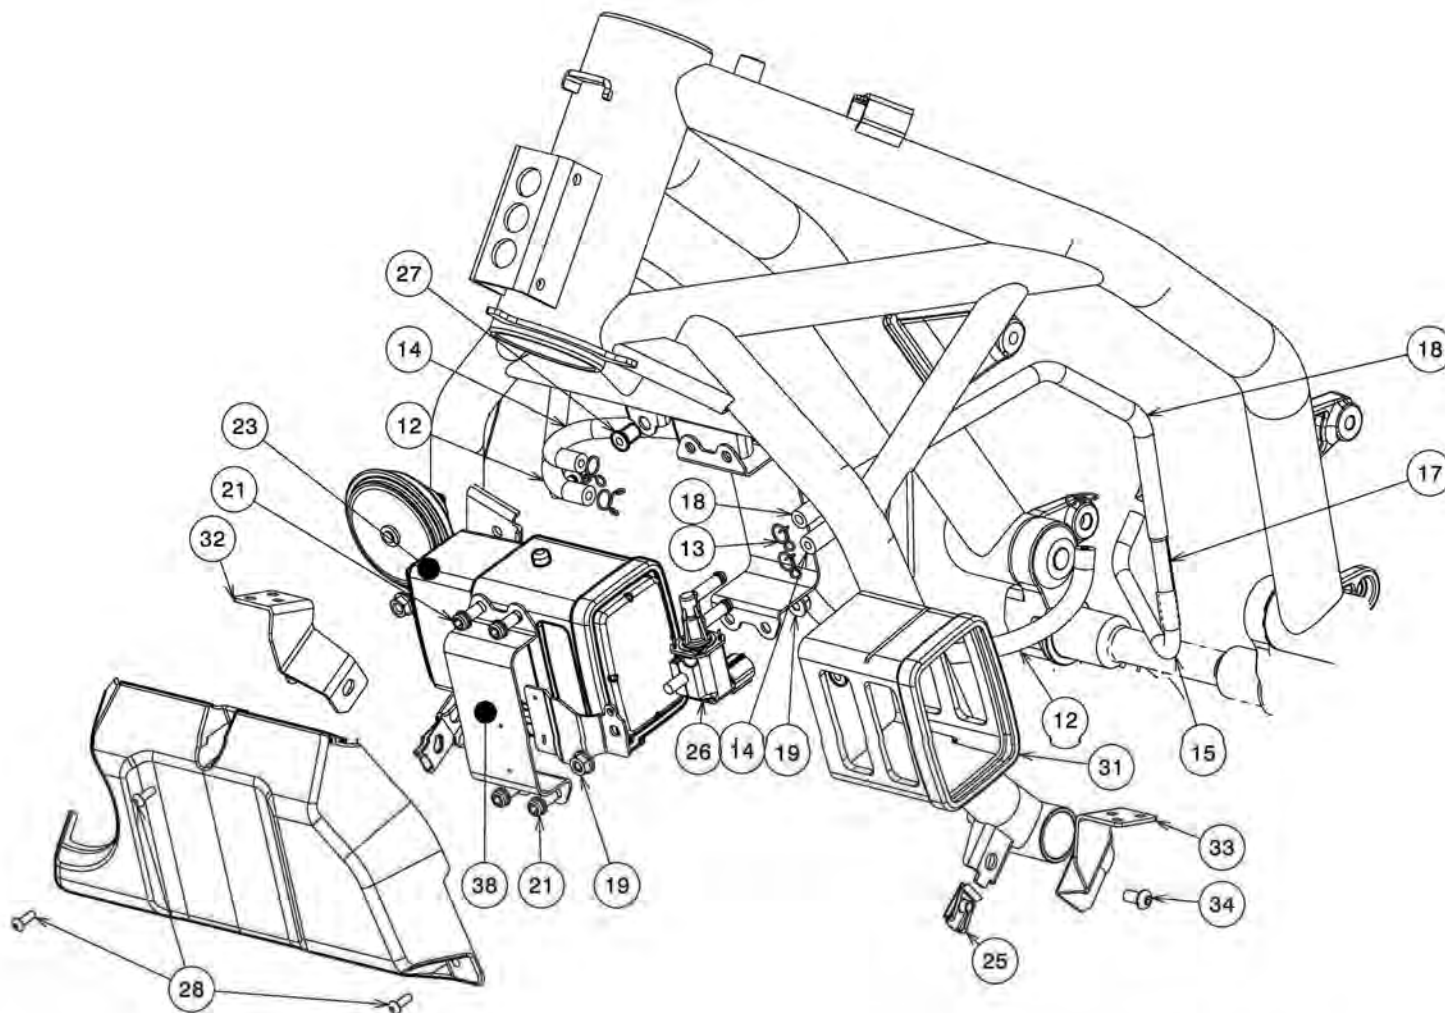

3 Frame

3 Frame

3 Frame

TAVOLA
DRAWING

3 Frame

Ref No	Part No	Description	Quantity	Reference
1	508860010	Frame	1	
2	508860350	Left plate	1	
3	508860360	Right plate	1	
4	508860370	Spacer	1	
5	508860380	Plate	1	
6	202090019	Nut	4	
7	508860410	Pin	2	
8	201041010	Screw	3	
9	92154-1645	Screw	2	Kawasaki
10	507062080	Special screw	2	
11	508860590	Spacer	1	
12	92192-2420	Tube tank canister	1	Kawasaki
13	92037-1712	Clamp	5	Kawasaki
14	92192-2539	Tube canister valve	1	Kawasaki
15	92192-2282	Tube throttle fitting	1	Kawasaki
16	92037-2116	Clamp	1	Kawasaki
17	92005-0721	Junction	1	Kawasaki
18	92192-2348	Tube valve fitting	1	Kawasaki
19	202090017	Nut	5	
20	508820040	Plate	1	
21	201041017	Screw	4	