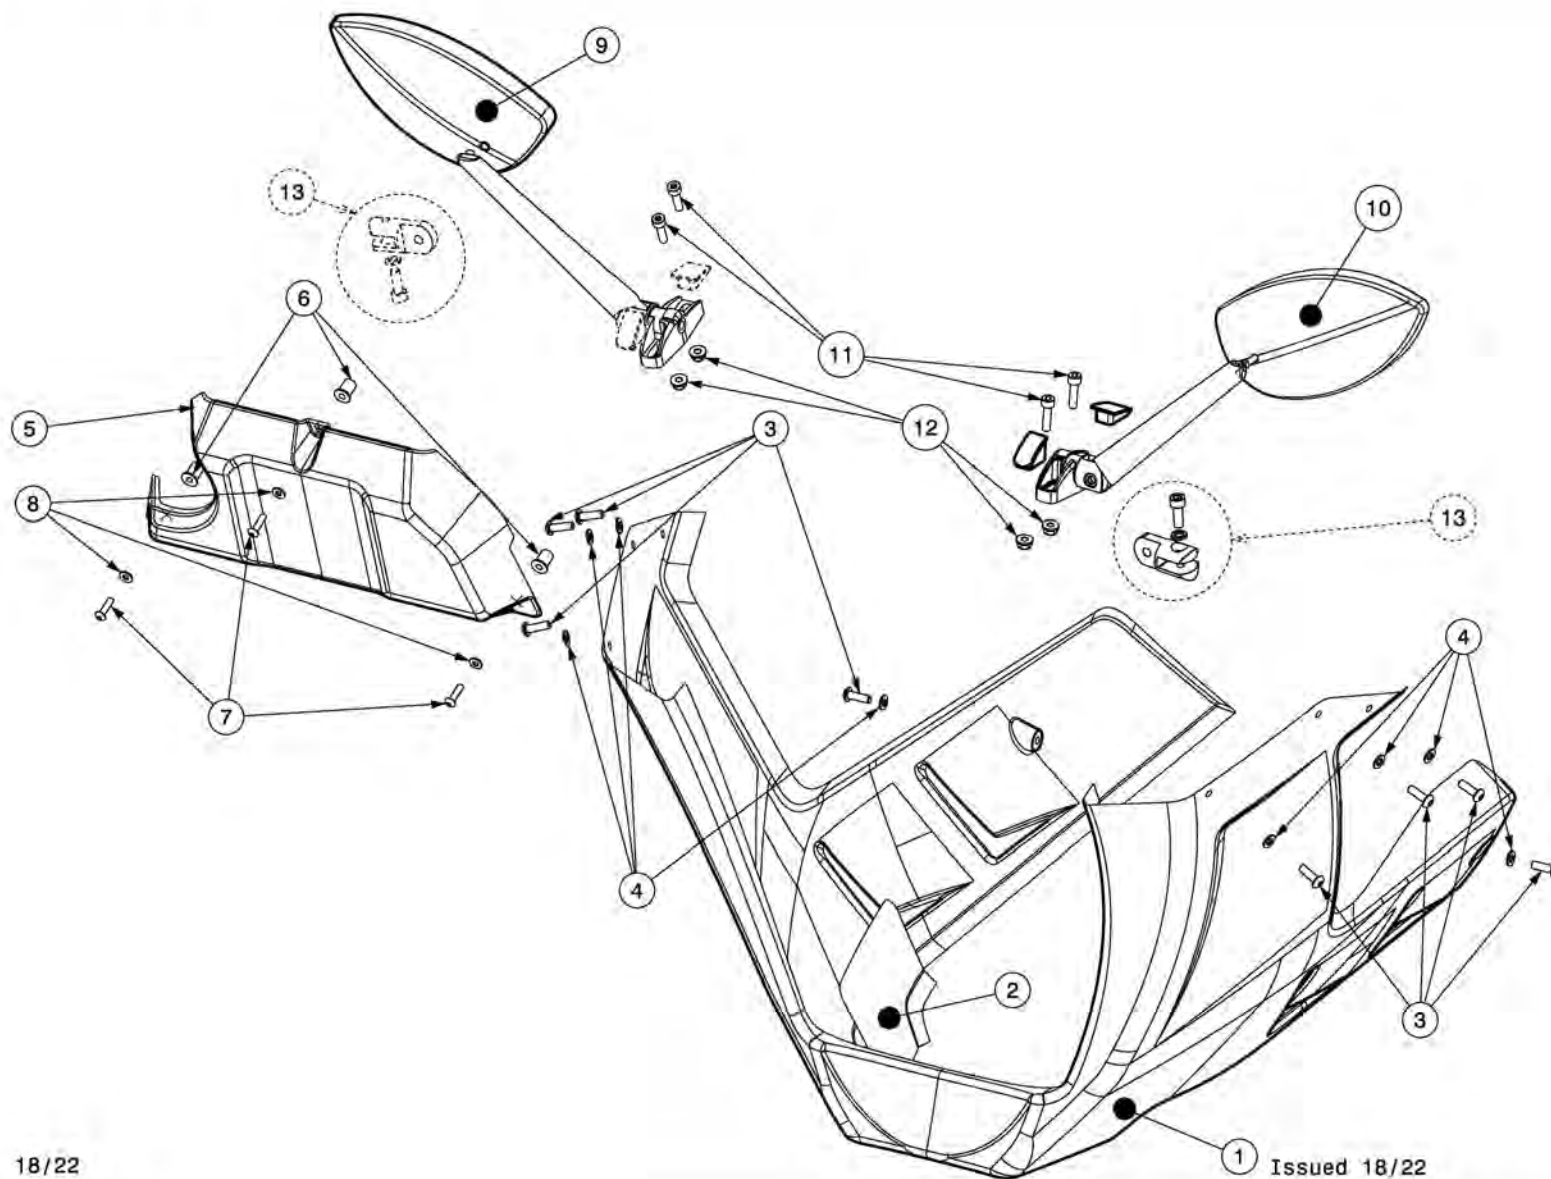

19 Mirrors and fairing

19 Mirrors and fairing

Ref No	Part No	Description	Q.Ty	Reference
1	508870050	Lower fairing	1	
2	508870560	Protection reflector	1	
3	201030147	Screw M5x16	8	
4	215000003	Washer d5-D10-SP1	8	
5	508870230	Canister cover	1	
6	216000071	Velnut M4	3	
7	201030029	Screw M4X16	3	
8	216000084	Washer d4-D9-SP0,8	3	
9*	508870660	Right mirror	1	
10*	508870650	Left mirror	1	
11	201040142	Screw M5X20	4	
12	202090020	Nut M5	4	
13	508870580	Mirror joint kit	2	

* For frame number < 73 it needs to buy both mirrors