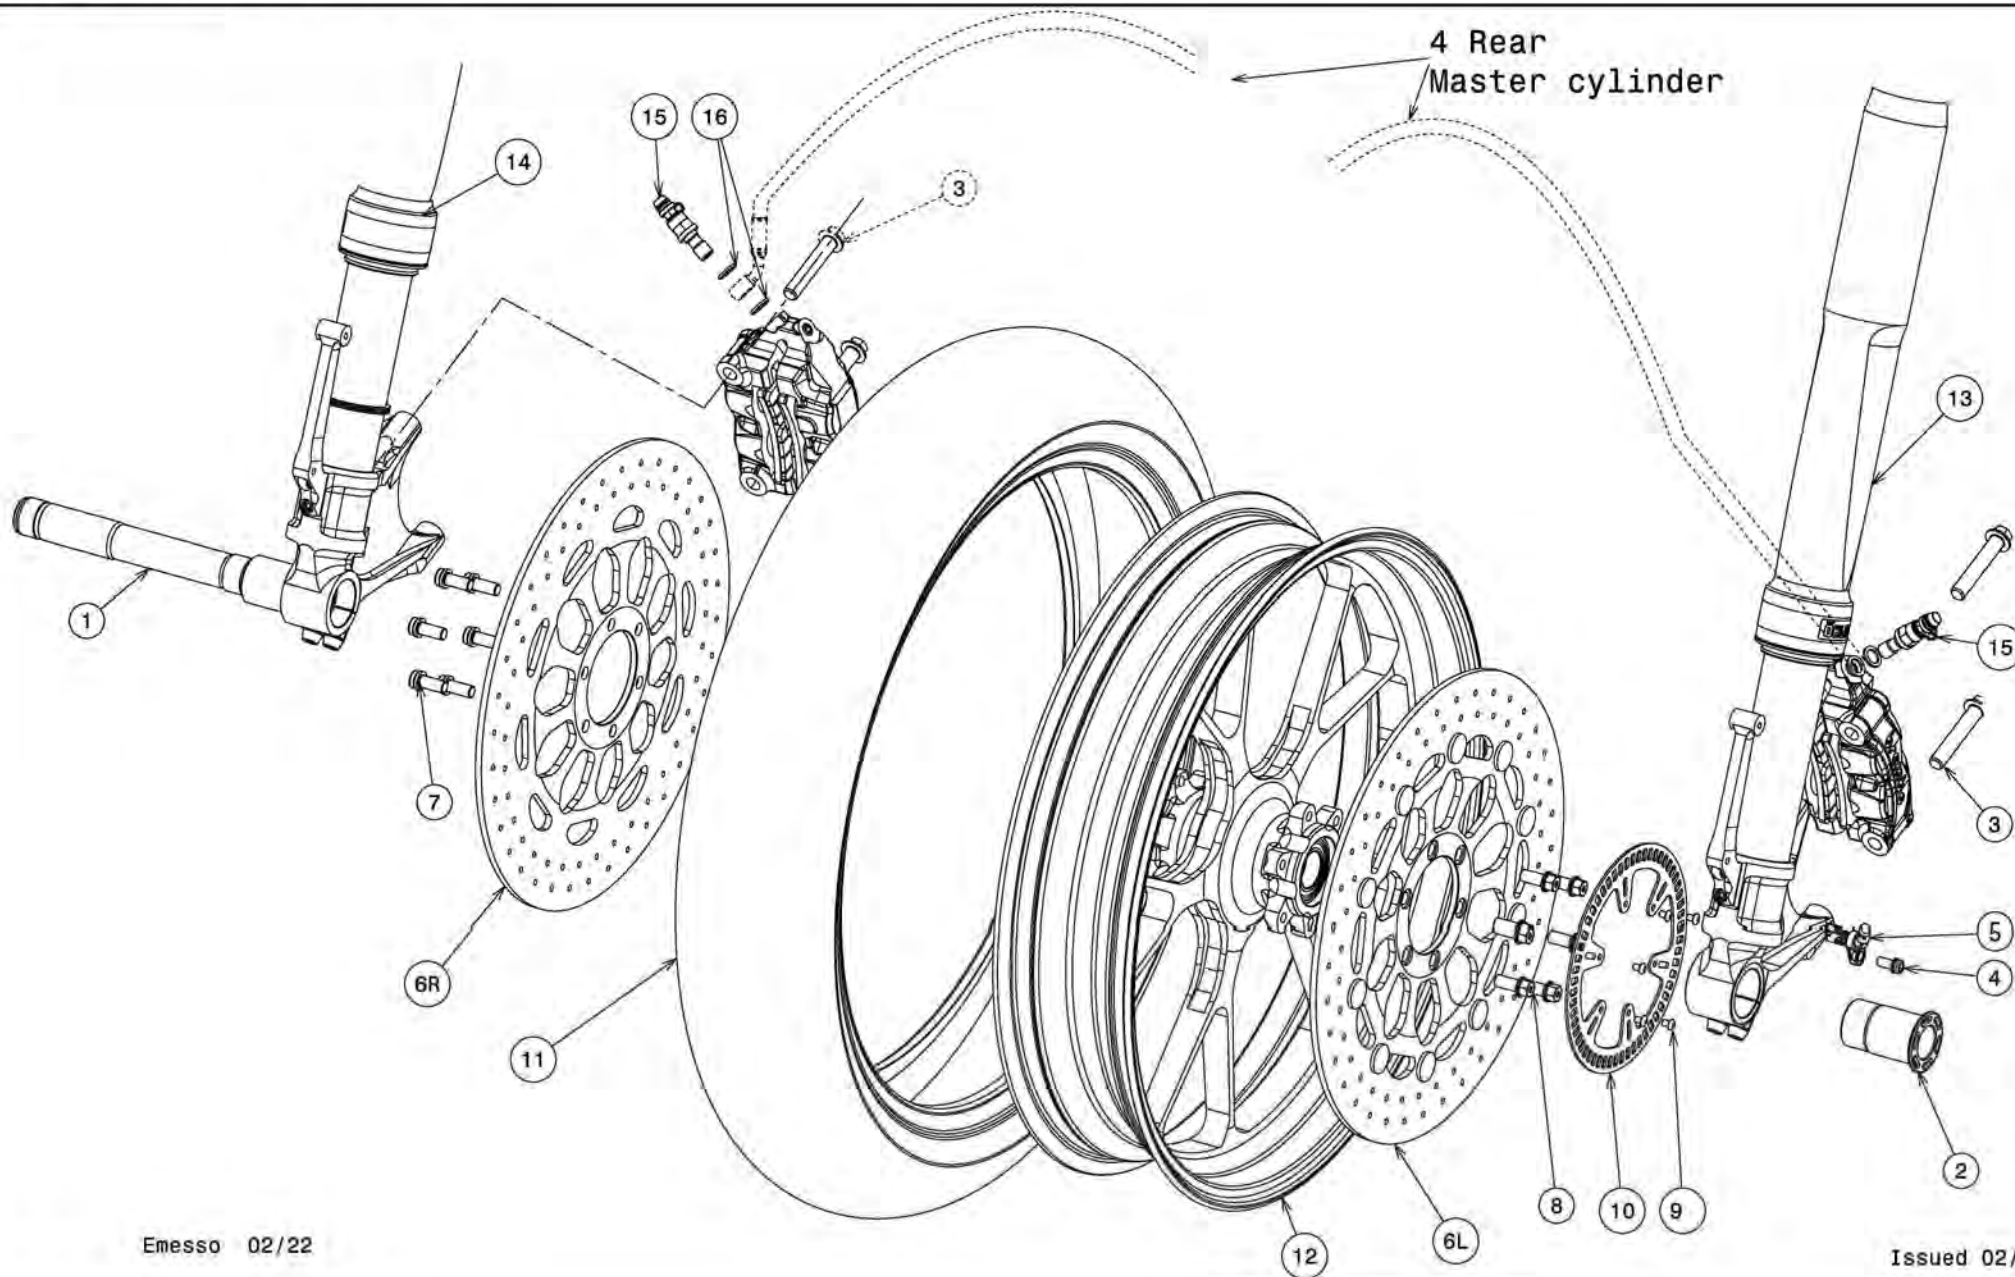

TAVOLA
DRAWING

1 Front wheel

TAVOLA
DRAWING

1 Front wheel

Ref No	Part No	Description	Quantity	Reference
1	508881170	Wheel axle	1	
2	508281020	Spacer	1	
3	201022012	Screw M10X50X1,25	4	
4	201041017	Screw	1	
5	21176-0923	Sensor	1	Kawasaki
6R=6L	211011073	Brake disc 320x5.5 from frame number 1 to 56	2	
6R	211011076	Brake disc 320x5.5 from frame number 57	1	
6L	211011077	Brake disc 320x5.5 from frame number 57	1	
7	201041032	Screw M8x16	6	
8	507999010	Screw	6	
9	201030142	Screw M4x6	6	
10	508881020	Signal wheel	1	
11	508881110	Tire 120/70-ZR17 58W PIRELLI SUPERCORSA SP V3	1	
12	508881130	Red front wheel	1	
13	508861070	Fork stalk	1	
14	508861060	Fork stalk	1	
15	92154-4032	Bolt	2	Kawasaki
16	49091-0001	Washer	4	Kawasaki