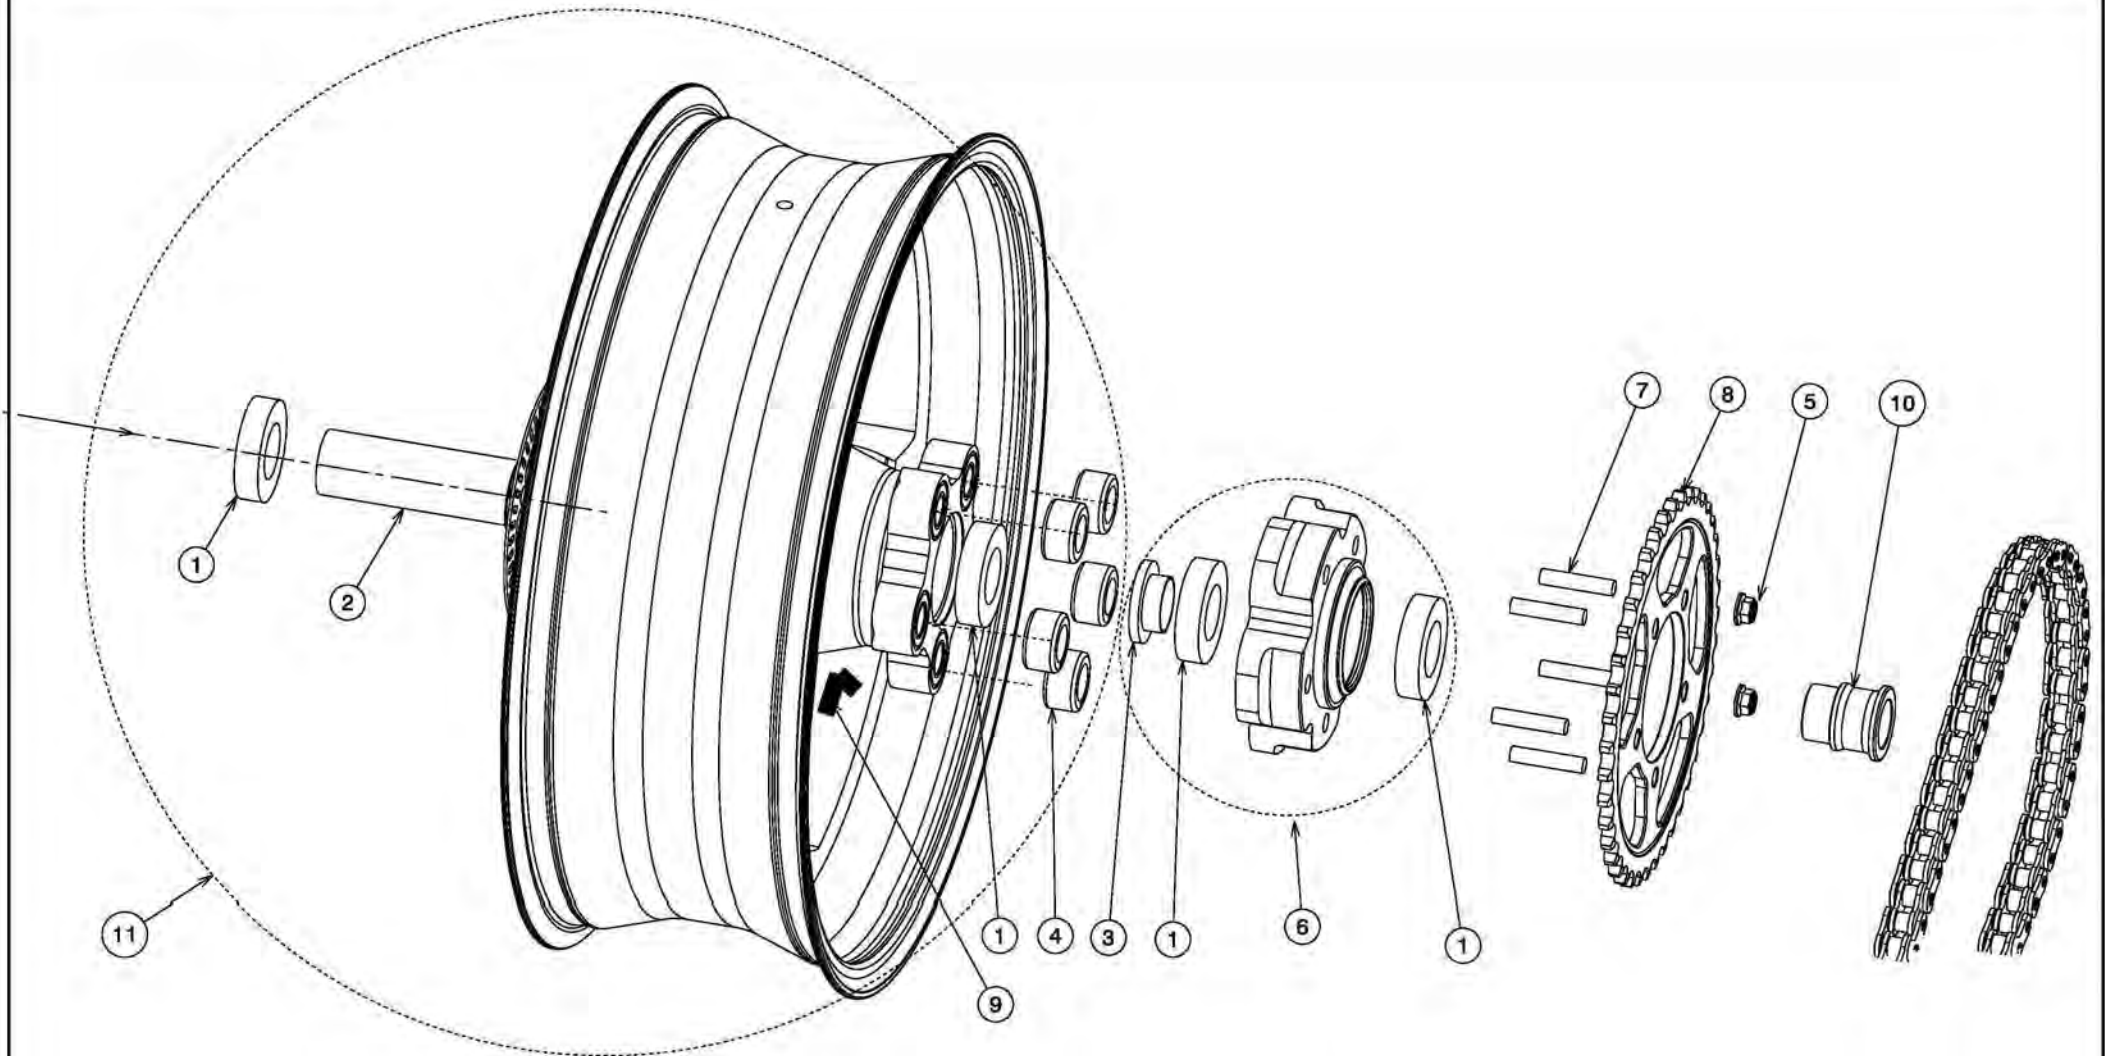

TAVOLA
DRAWING

5 Rear wheel

TAVOLA
DRAWING

5 Rear wheel

Ref No	Part No	Description	Quantity	Reference
1	206010041	Bearings ball	4	
2	508881200	Spacer	1	
3	508881220	Bush	1	
4	508881240	Flexible rubber coupling	5	
5	202090019	Nut M10x1.25	5	
6	508881100	Crown holder	1	
7	508881210	Pin	5	
8	508881070	Sprocket chain	1	
9	208250005	Valve	1	
10	508881230	Bush	1	
11	508881150	Red rear wheel	1	