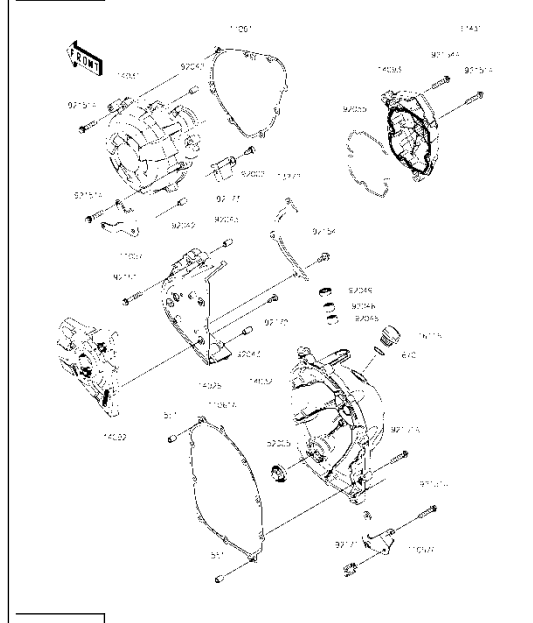

K9 Balancer

K10 Clutch

K11 Transmission

K12 Gear Change Drum/Shift Fork(s)

K13 Gear Change Mechanism

K14 Crankcase

K15 Crankcase Bolt Pattern

K16 Engine Cover(s)

TAVOLA
DRAWING

1 Front wheel

TAVOLA
DRAWING

1 Front wheel

Ref No	Part No	Description	Quantity	Reference
1	508881170	Wheel axle	1	
2	508281020	Spacer	1	
3	201022012	Screw M10X50X1,25	4	
4	201041017	Screw	1	
5	21176-0923	Sensor	1	Kawasaki
6R=6L	211011073	Brake disc 320x5.5 from frame number 1 to 56	2	
6R	211011076	Brake disc 320x5.5 from frame number 57	1	
6L	211011077	Brake disc 320x5.5 from frame number 57	1	
7	201041032	Screw M8x16	6	
8	507999010	Screw	6	
9	201030142	Screw M4x6	6	
10	508881020	Signal wheel	1	
11	508881110	Tire 120/70-ZR17 58W PIRELLI SUPERCORSA SP V3	1	
12	508881130	Red front wheel	1	
13	508861070	Fork stalk	1	
14	508861060	Fork stalk	1	
15	92154-4032	Bolt	2	Kawasaki
16	49091-0001	Washer	4	Kawasaki

TAVOLA
DRAWING

1 Front wheel

Ref No	Part No	Description	Quantity	Reference
1	206010012	Bearings ball	2	
2	208250005	Valve	1	
3	508881190	Spacer	1	

TAVOLA
DRAWING

1 Caliper assy

LH	(43080)
RH	(43080A)

43080/A