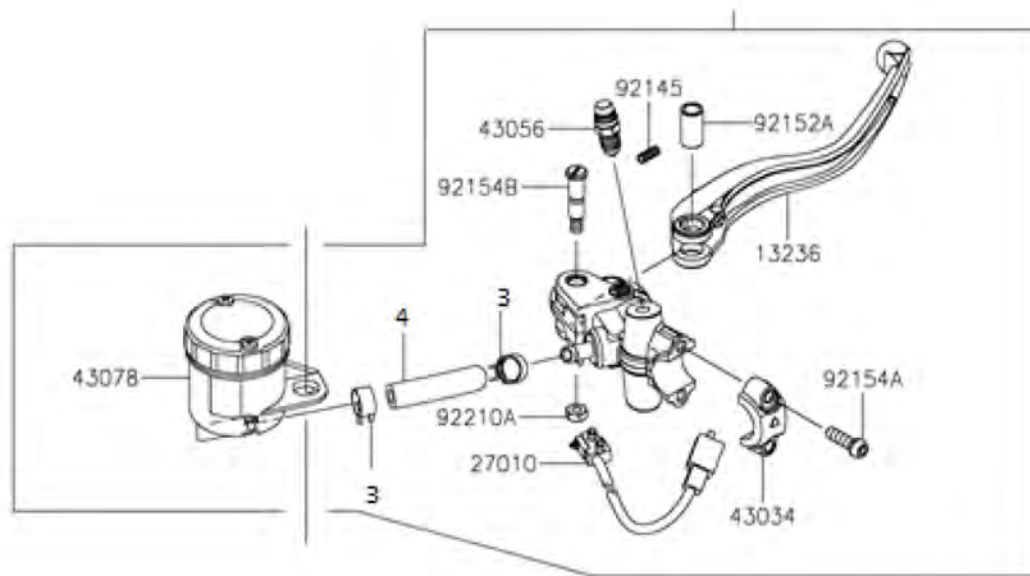

TAVOLA
DRAWING

7 Right Handlebar

Ref. No.	Part No.	Description	'19
			JKF
13236	13236-0770	LEVER-COMP, BRAKE	1
	3 216000193	CLAMP	2
27010	27010-0922	SWITCH, STOP	1
	4 508780130	TUBE	1
43034	43034-0121	HOLDER-BRAKE	1
43056	43056-0019	BREATHER-BRAKE	1
43078	43078-0577	RESERVOIR	1
92145	92145-1683	SPRING	1
92152A	92152-2151	COLLAR, LEVER	1
92154A	92154-1644	BOLT, SOCKET, 6X20	2
92154B	92154-1809	BOLT, LEVER	1
92210A	92210-1424	NUT, U	1