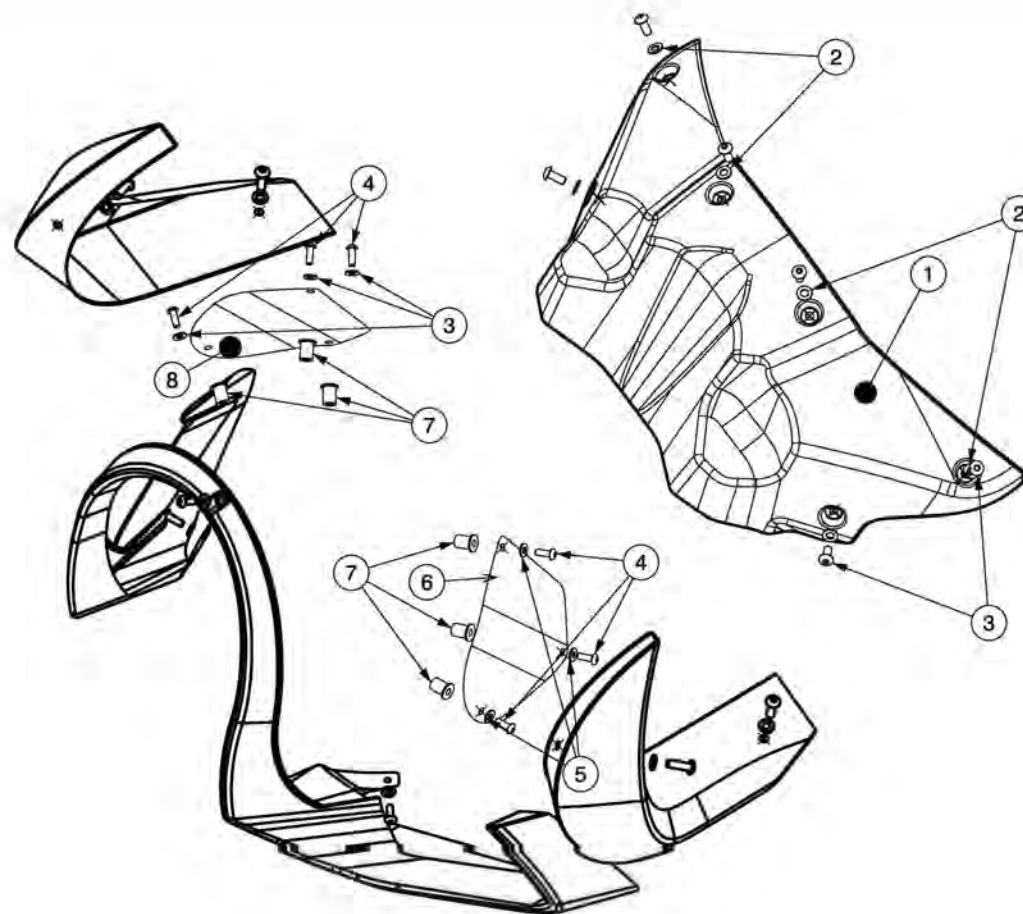

19 Protection

Ref No	Part No	Description	Q.Ty	Reference
1	508870060	Cover airbox	1	
2	215000003	Washer 5x10x1	6	
3	201030146	Screw M5x12	6	
4	201030144	Screw M4x12	6	
5	216000084	Washer d4	6	
6	508870030	Left cover	1	
7	216000071	Nut M4	6	
8	508870040	Right cover	1