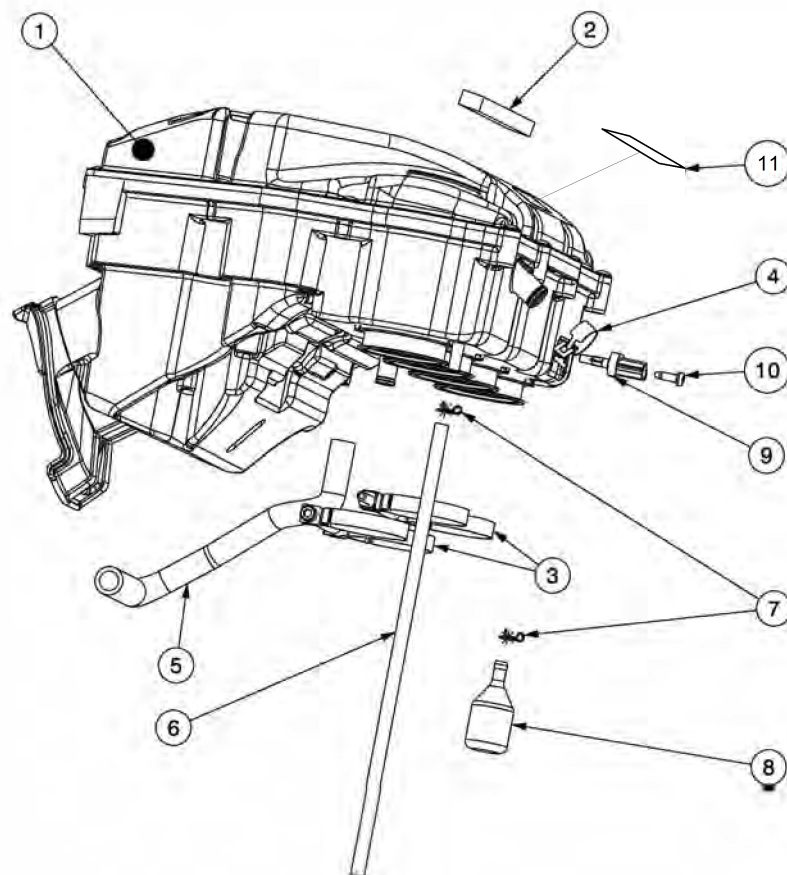

18 Airbox

TAVOLA
DRAWING

18 Airbox

Ref No	Part No	Description	Q.ty	Reference
1	508820060	Airbox	1	
2	39156-2569	Pad	1	Kawasaki
3	92173-2242	Clamp	2	Kawasaki
4	92170-1060	Clamp	1	Kawasaki
5	92192-1913	Tube	1	Kawasaki
6	92190-1253	Tube 6X9X300	1	Kawasaki
7	92037-1712	Clamp	2	Kawasaki
8	13045-1057	Receiver oil	1	Kawasaki
9	21176-0048	Air sensor	1	Kawasaki
10	92009-1984	Screw	1	Kawasaki
11	508820070	Airbox label	1	