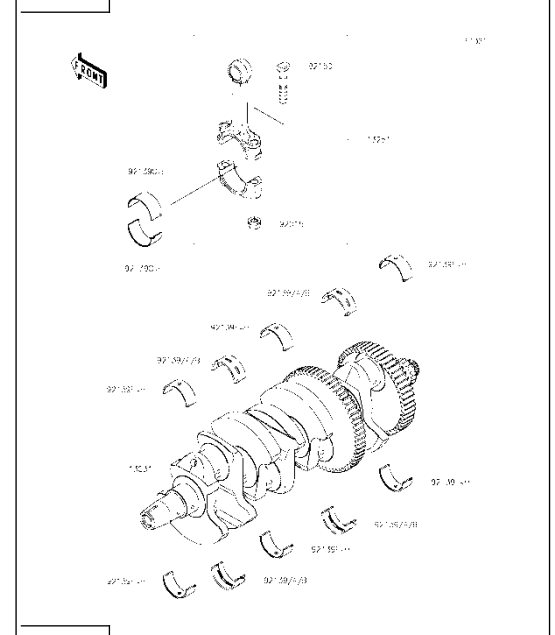

K8 Crankshaft