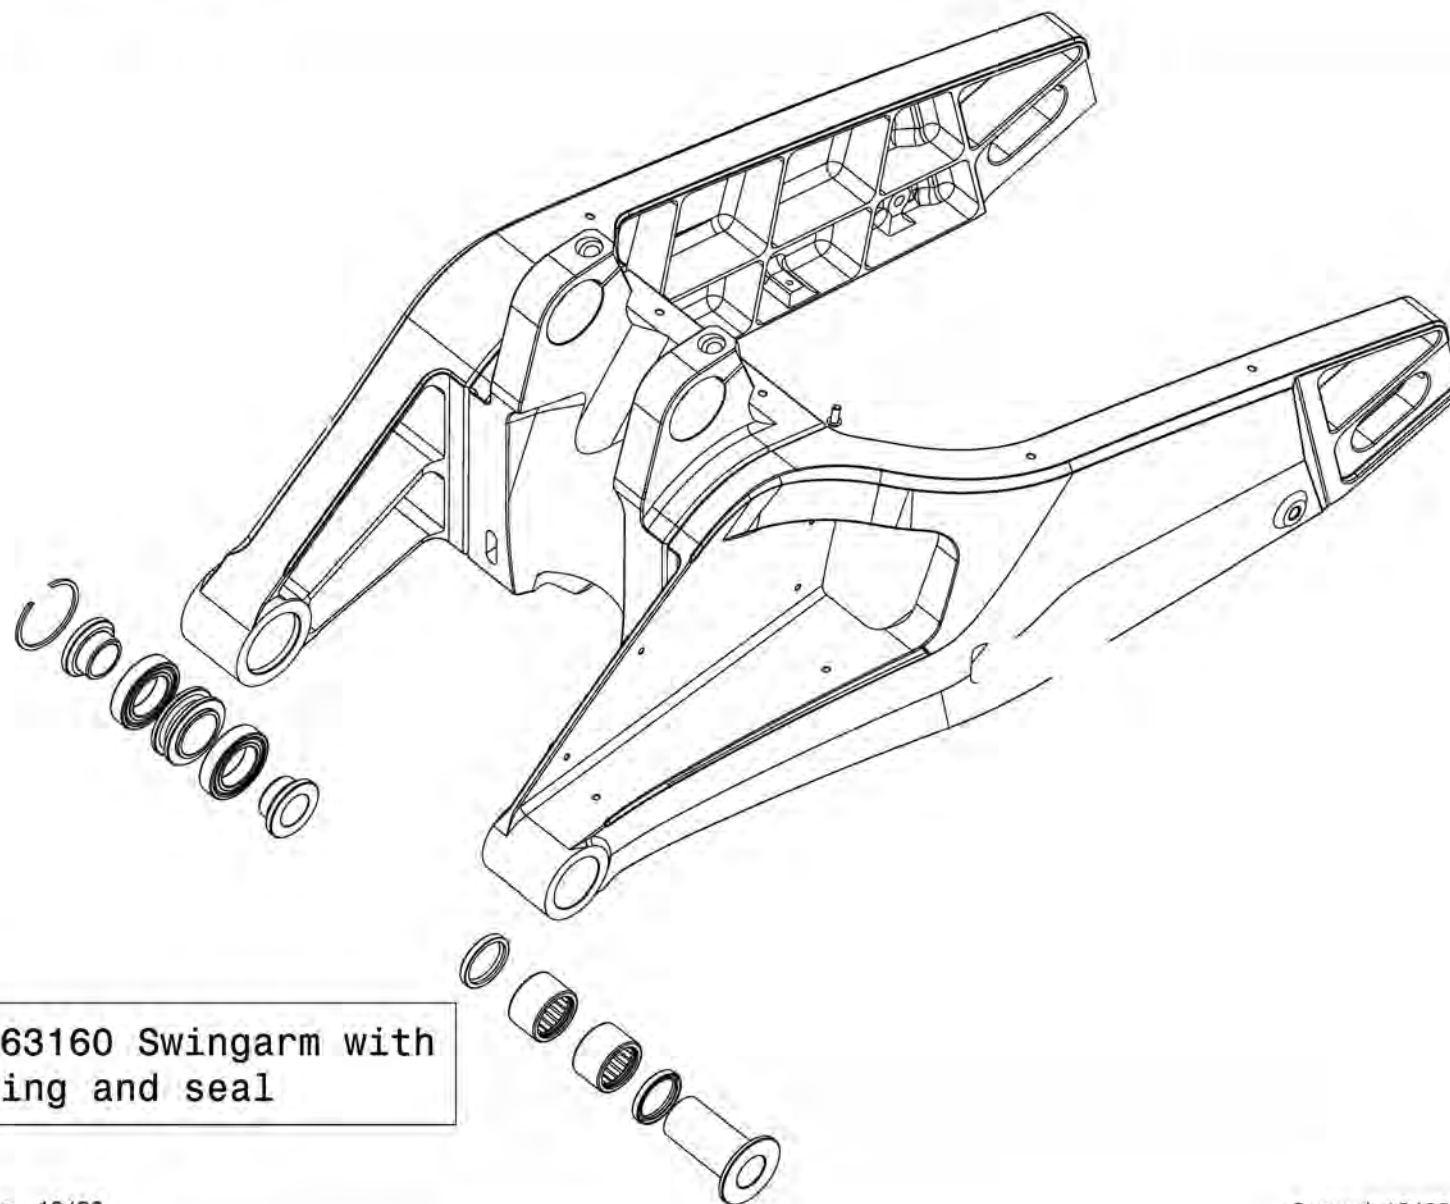

TAVOLA
DRAWING

3 Frame

Ref No	Part No	Description	Quantity	Reference
22	508870230	Canister cover	1	
23	16164-0012	Canister	1	Kawasaki
24	27003-0126	Clackson	1	Kawasaki
25	176703016	Nut	4	Kawasaki
26	16126-0705	Canister valve	1	Kawasaki
27	216000071	Velnut M4	3	
28	201030127	Screw	3	
29	92154-1851	Bolt	1	Kawasaki
30	92015-1367	Nut	1	Kawasaki
31	92161-1715	Damper	1	Kawasaki
32	508870380	Right plate	1	
33	508870390	Left plate	1	
34	201030117	Screw	2	
35	508870210	Plate	1	
36	215000910	Velnut M5	1	
37	201041038	Screw	2	
38	508820010	Plate	1	

TAVOLA
DRAWING

4 Rear swingarm

508863160 Swingarm with
bearing and seal