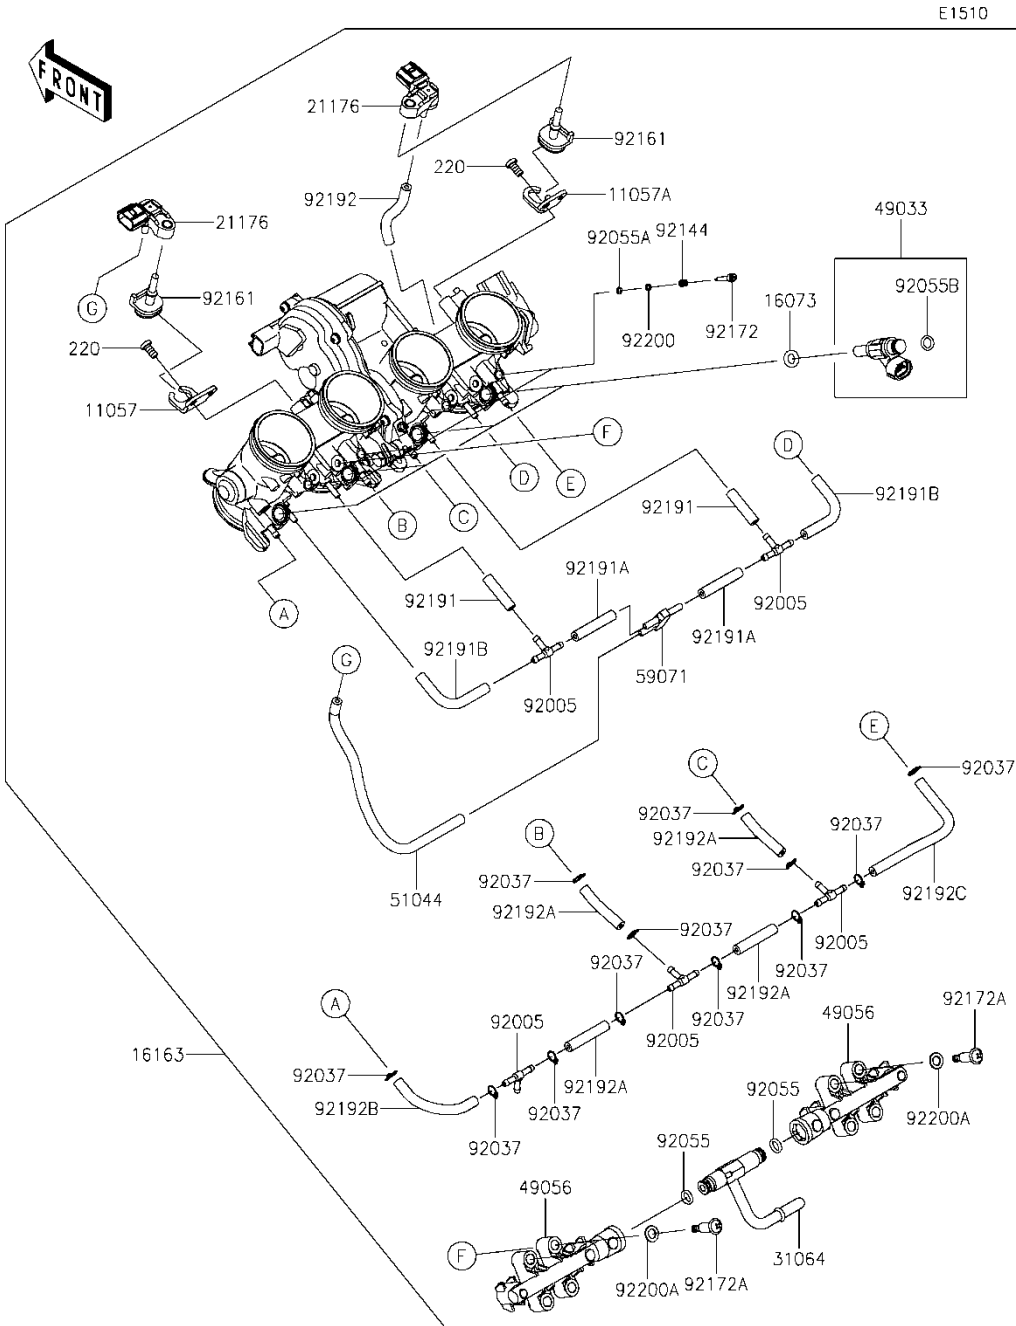

'20 ZX1002 KLF/KLFA

K18. Throttle

Ref. No.	Part No.	Description	Spec Code	Quantity			
				'20	'20		
				KLF	KLFA		
11057	11057-2646	BRACKET	1	1			
11057A	11057-2647	BRACKET	1	1			
16073	16073-0848	INSULATOR	4	4			
16163	16163-1201	THROTTLE-ASSY	1	1			
21176	21176-0906	SENSOR,PRESSURE	2	2			
31064	31064-0714	PIPE-COMP	1	1			
49033	49033-0563	NOZZLE-INJECTION	4	4			
49056	49056-0561	PIPE-INJECTION	2	2			
51044	51044-0915	TUBE-ASSY	1	1			
59071	59071-0022	JOINT	1	1			
92005	92005-1380	FITTING	5	5			
92037	92037-1124	CLAMP,TUBE	12	12			
92055	92055-0761	RING-O	2	2			
92055A	92055-0840	RING-O	4	4			
92055B	92055-0937	RING-O,INJECTION NOZZLE	4	4			
92144	92144-1674	SPRING,THROTTLE STOP SCREW	4	4			
92161	92161-0673	DAMPER	2	2			
92172	92172-0156	SCREW	4	4			
92172A	92172-0828	SCREW,PIPE INJECTION	4	4			
92191	92191-1550	TUBE,3.2X7.4X30	2	2			
92191A	92191-1551	TUBE,3.2X7.4X40	2	2			
92191B	92191-1552	TUBE,3.2X7.4X70	2	2			
92192	92192-1493	TUBE	1	1			
92192A	92192-1494	TUBE,3.5X7.5X40	4	4			
92192B	92192-1998	TUBE	1	1			
92192C	92192-1999	TUBE	1	1			
92200	92200-1564	WASHER,PILOT AIR SCREW	4	4			
92200A	92200-3807	WASHER	4	4			
220	220AA0510	SCREW-PAN-CROS,5X10	2	2