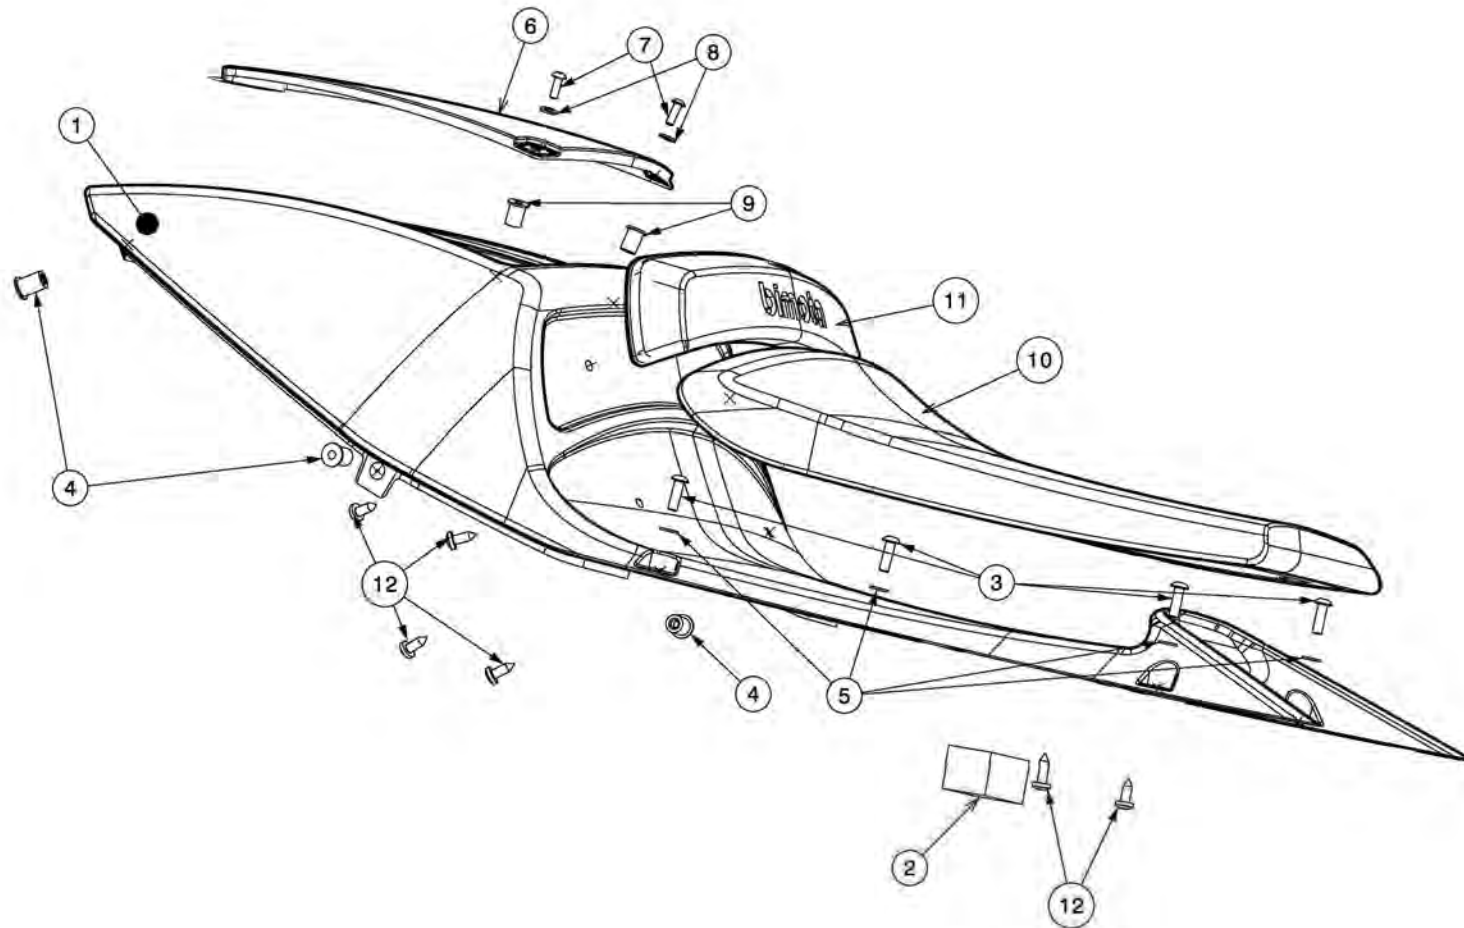

TAVOLA
DRAWING

19 Rear body

Ref No	Part No	Description	Q.Ty	Reference
1	508870110	Rear fairing	1	
2	508870310	Battery box	1	
3	201030148	Screw M6X12	6	
4	202090017	Nut M6	6	
5	508870490	Pad 130X70X5 mm	2	
6	508870500	Pad 70X70X10 mm	1	
7	508861850	Plate	1	
8	39156-1940	Pad	4	Kawasaki
10	508890190	Plate	1	
11	201030143	Screw M4X8	2	
12	202030016	Nut M4	2	
13	215000910	Well nut M5	19	
14	201030147	Screw M5X16	4	
15	215000003	Washer d5-D10-SP1	4	
16	39156-1766	Pad	1	Kawasaki
17	201030146	Screw M5x12	1	
18	214000143	Clamp support	1	
19	202090020	Nut M5	1	

19 Rear body