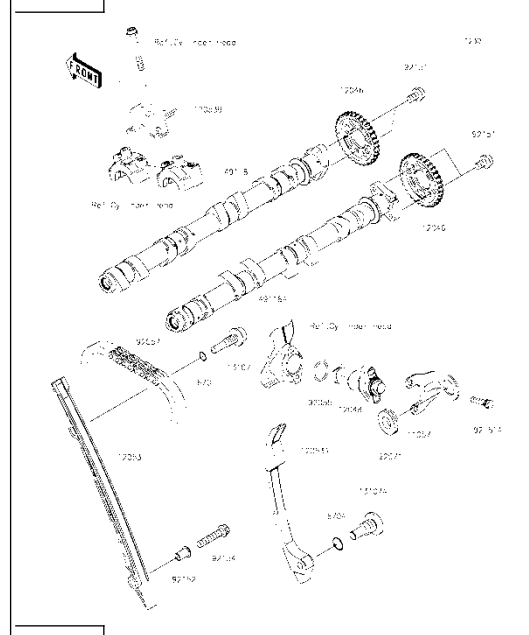

bimota

IIIKB4

*Spare Parts
Catalogue rev.13
del 27/07/2023
Approved : After sales*

INDEX

1. FRONT WHEEL
2. FRONT SUSPENSION
3. FRAME
4. REAR SUSPENSION
5. REAR WHEEL
6. ABS SYSTEM
7. RIGHT HANDLEBAR
8. LEFT HANDLEBAR
9. RIGHT FOOTREST
10. LEFT FOOTREST
11. FAIRING SUPPORT
12. FRONT LIGHT
13. LICENSE PLATE
14. BATTERY
15. EXHAUST SYSTEM
16. COOLING SYSTEM
17. FUEL TANK GROUP
18. AIRBOX
19. BODYWORK
20. ELETTRICAL SYSTEM
21. STAND
22. STICKERS
23. TOOL KIT
24. ACCESSORIES

K1 Cylinder Head

K2 Cylinder Head Cover

K3 Cylinder/Piston(s)

K4 Air Cleaner

K5 Muffler(s)

K6 Valve(s)

K7 Camshaft(s)/Tensioner

K8 Crankshaft

TAVOLA
DRAWING

1 Front wheel

TAVOLA
DRAWING

1 Front wheel

Ref No	Part No	Description	Quantity	Reference
1	508881170	Wheel axle	1	
2	508281020	Spacer	1	
3	201022012	Screw M10X50X1,25	4	
4	201041017	Screw	1	
5	21176-0923	Sensor	1	Kawasaki
6R=6L	211011073	Brake disc 320x5.5 from frame number 1 to 56	2	
6R	211011076	Brake disc 320x5.5 from frame number 57	1	
6L	211011077	Brake disc 320x5.5 from frame number 57	1	
7	201041032	Screw M8x16	6	
8	507999010	Screw	6	
9	201030142	Screw M4x6	6	
10	508881020	Signal wheel	1	
11	508881110	Tire 120/70-ZR17 58W PIRELLI SUPERCORSA SP V3	1	
12	508881130	Red front wheel	1	
13	508861070	Fork stalk	1	
14	508861060	Fork stalk	1	
15	92154-4032	Bolt	2	Kawasaki
16	49091-0001	Washer	4	Kawasaki

TAVOLA
DRAWING

1 Front wheel

Ref No	Part No	Description	Quantity	Reference
1	206010012	Bearings ball	2	
2	208250005	Valve	1	
3	508881190	Spacer	1	

TAVOLA
DRAWING

1 Caliper assy

LH	(43080)
RH	(43080A)

43080/A