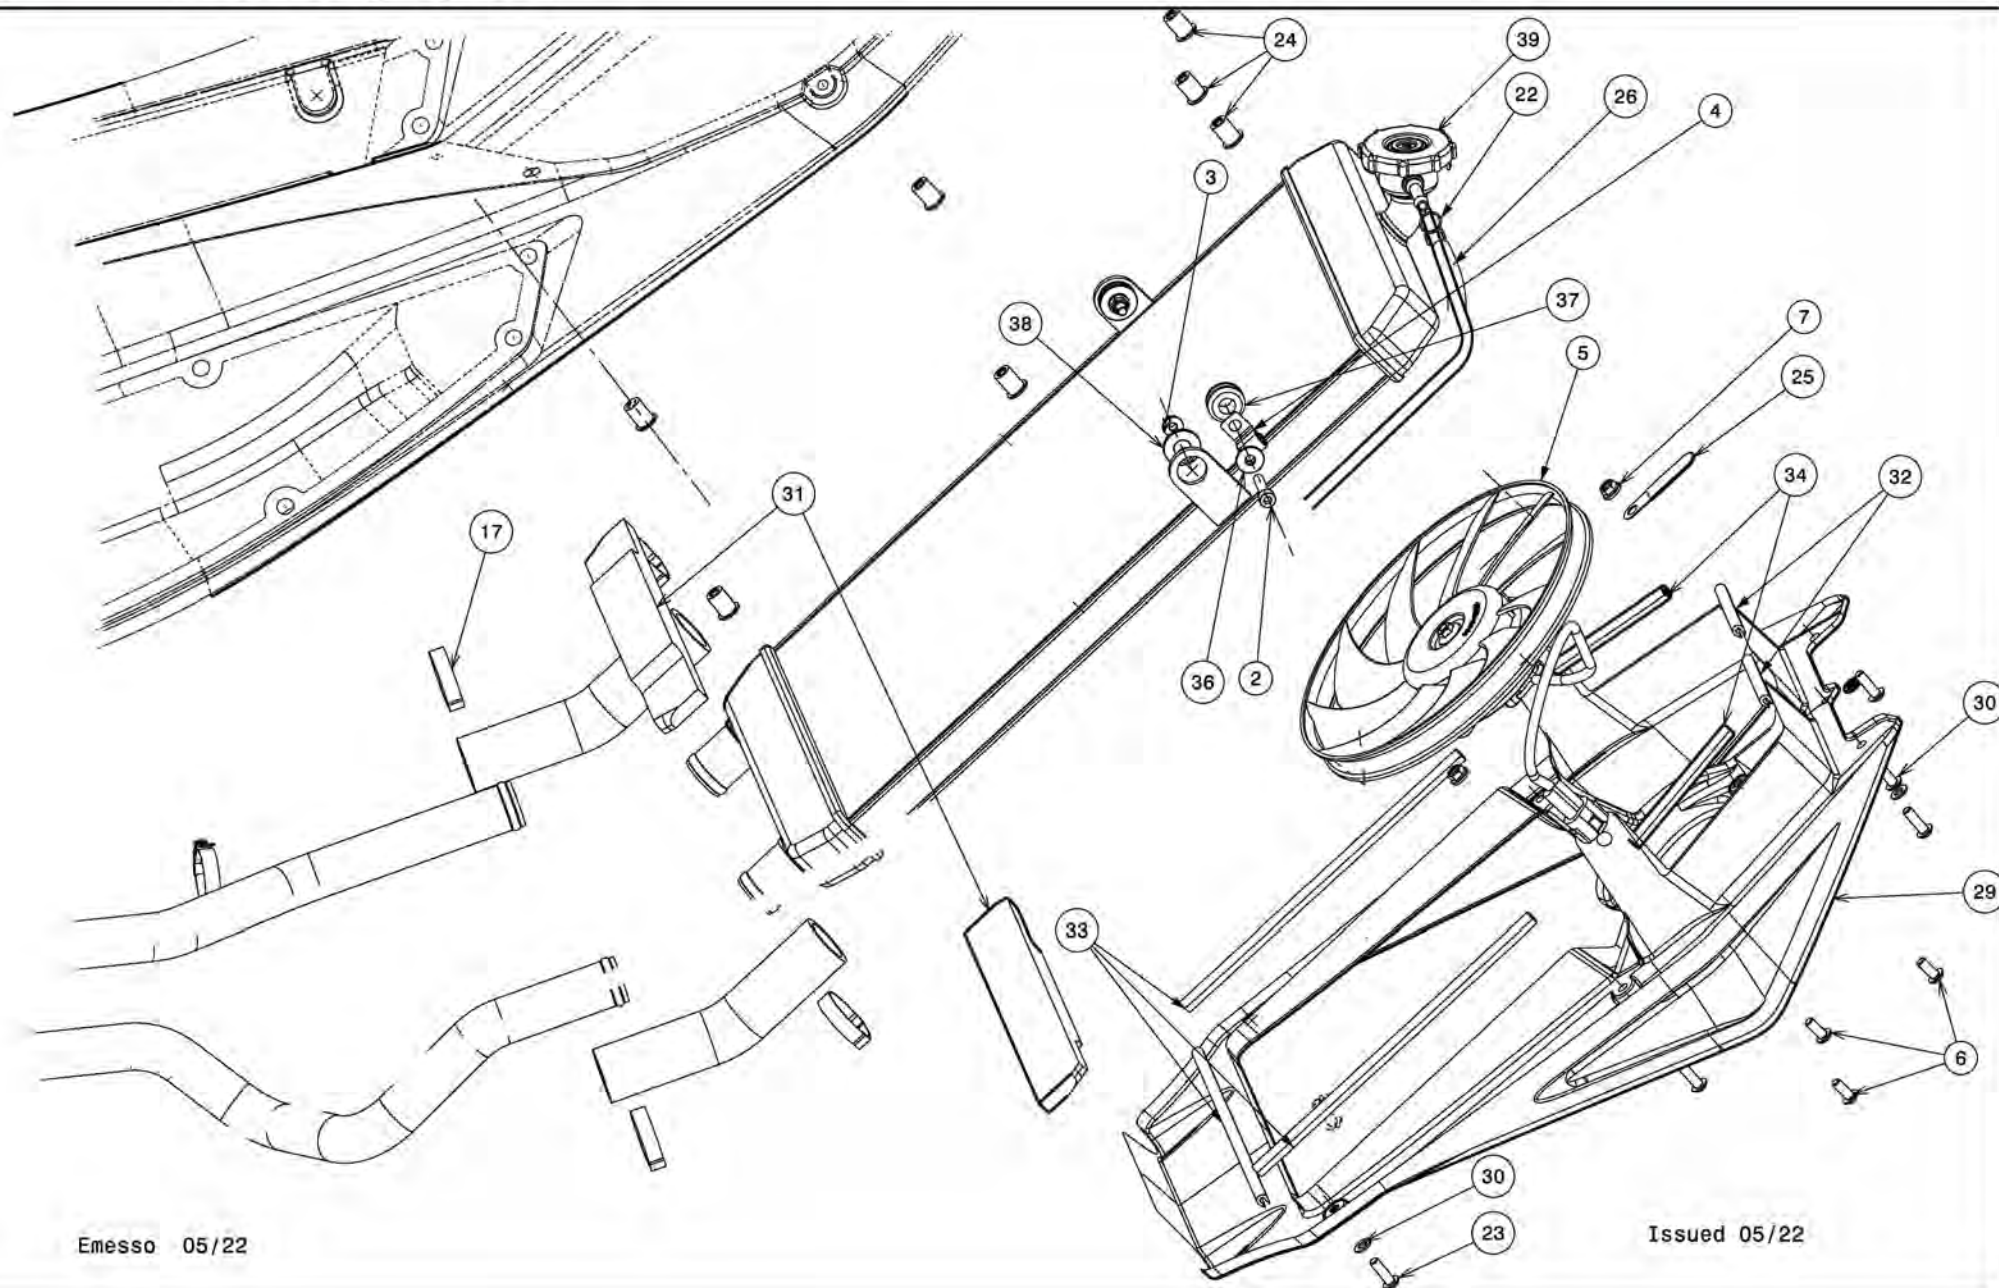

TAVOLA
DRAWING

16 Cooling System

TAVOLA
DRAWING

16 Cooling System

Ref No	Code No	Description	Quantity	Reference
1	508825010	Water Radiator	1	
2	201040143	Screw M5x25	2	
3	202090020	Nut M5	2	
4	92171-0766	Clamp	1	Kawasaki
5	508825030	Fan D190	1	
6	201030146	Screw M5X12	3	
7	202090020	Nut M5	3	
8	508825100	Pipe	1	
9	508825110	Pipe	1	
10	508825120	Pipe	2	
11	508825130	Pipe	1	
12	508825140	Pipe	1	
13	508825250	Pipe	1	
14	130BB0612	Nut M6X12	1	
15	508825180	Pipe	1	
16	92171-0179	Clamp	4	Kawasaki
17	216000831	Clamp	4	
18	43078-0074	Water Tank	1	Kawasaki