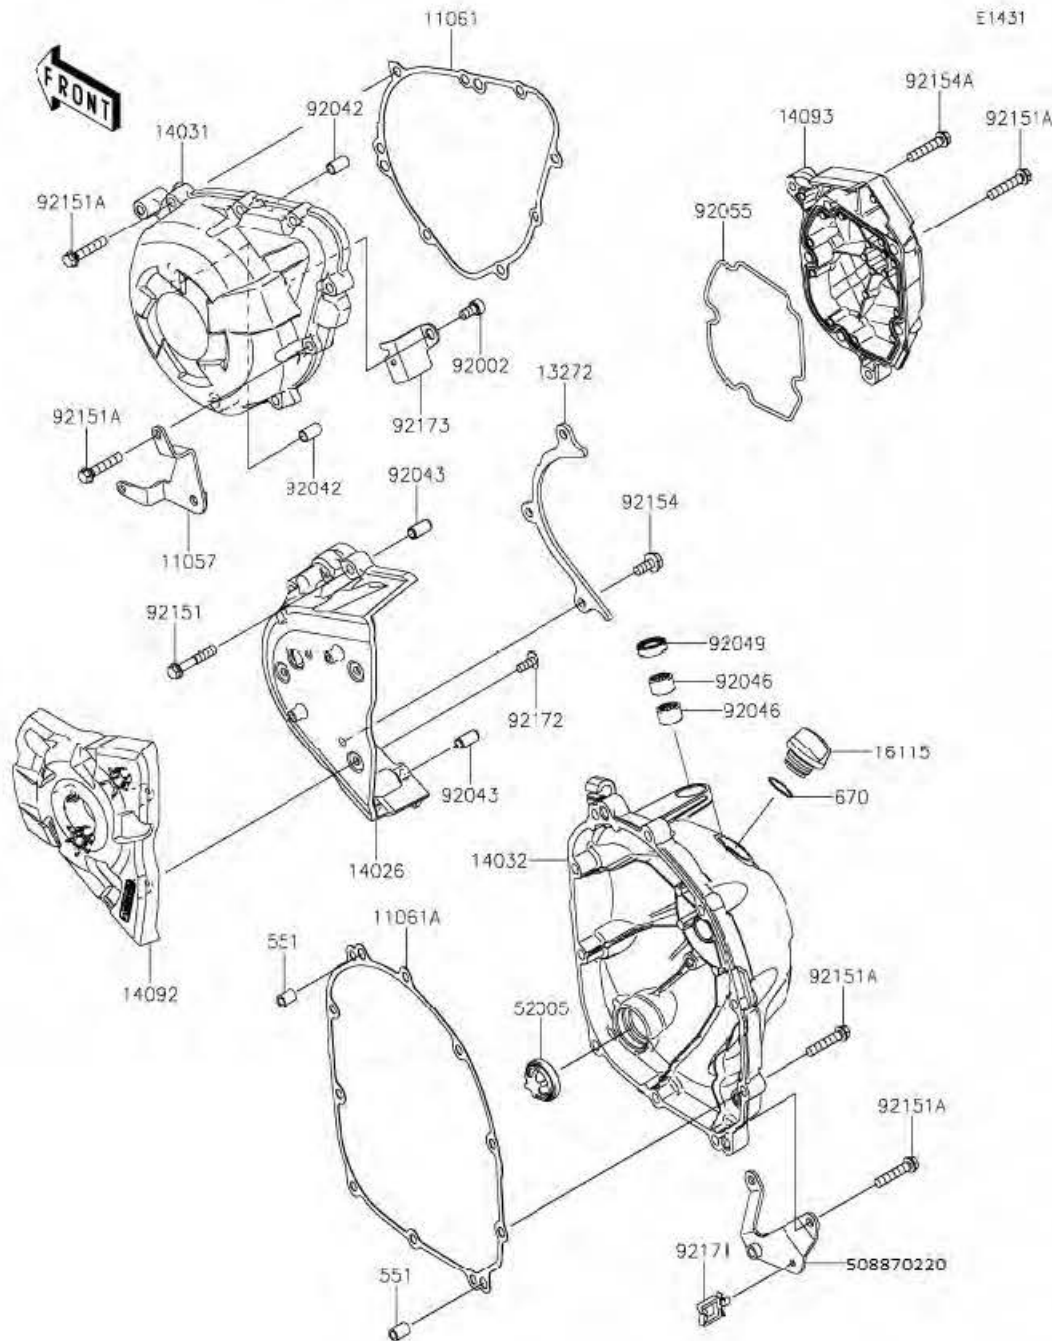

'20 ZX1002 KLF/KLFA

K16. Engine Cover(s)

Ref. No.	Part No.	Description	Spec Code	Quantity	
				'20 KLF	'20 KLFA
	508870220	BRACKET		1	1
11057A	11057-2953	BRACKET		1	1
11061	11061-0403	GASKET,GENERATOR COVER		1	1
11061A	11061-0404	GASKET,CLUTCH COVER		1	1
13272	13272-0859	PLATE		1	1
14026	14026-0093	COVER-CHAIN		1	1
14031	14031-0610	COVER-GENERATOR		1	1
14032	14032-0631	COVER-CLUTCH		1	1
14092	14092-0032	COVER,OUTER		1	1
14093	14093-0543	COVER,PULSER		1	1
16115	16115-1053	CAP-OIL FILLER		1	1
52005	52005-1123	GAUGE		1	1
92002	92002-1795	BOLT,SOCKET,6X12		1	1
92042	92042-007	PIN,DOWEL,G.3X8X14		2	2
92043	92043-1263	PIN,6.2X8X14		2	2
92046	92046-0034	BEARING-NEEDLE,HK1210FM		2	2
92049	92049-1475	SEAL-OIL,CLUTCH RELEASE		1	1
92055	92055-0199	RING-O,PULSER COVER		1	1
92151	92151-1135	BOLT,6X35		4	4
92151A	92151-1873	BOLT,6X30		22	22
92154	92154-0482	BOLT,FLANGED,6X14		3	3
92154A	92154-2652	BOLT,6X30		1	1
92171	92171-0290	CLAMP		1	1
92172	92172-0265	SCREW,TAPPING,5X14		3	3
92173	92173-1321	CLAMP		1	1
551	551A0814	PIN-DOWEL,8X14		2	2
670	670B2020	O RING,20MM		1	1