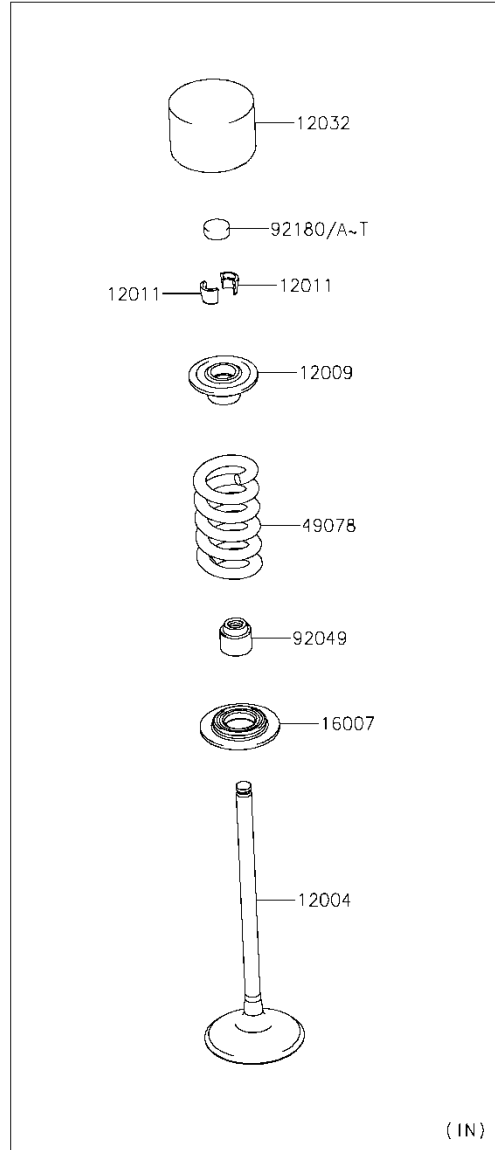

(IN)

K6. Valve(s)

Ref. No.	Part No.	Description	Spec Code	Quantity			
				'20	'20		
				KLF	KLFA		
12004	12004-0747	VALVE-INTAKE		8	8		
12005	12005-0768	VALVE-EXHAUST		8	8		
12009	12009-1091	RETAINER-VALVE SPRING		16	16		
12011	12011-1053	COLLET		32	32		
12032	12032-0009	TAPPET		16	16		
16007	16007-0034	SEAT-SPRING		16	16		
49078	49078-0073	SPRING-ENGINE VALVE		16	16		
92049	92049-1349	SEAL-OIL,VSB 4.3 7.5 5.3 8.3		16	16		
92180	92180-1014	SHIM,T=2.50		16	16		
92180A	92180-1016	SHIM,T=2.55		AR	AR		
92180B	92180-1018	SHIM,T=2.60		AR	AR		
92180C	92180-1020	SHIM,T=2.65		AR	AR		
92180D	92180-1022	SHIM,T=2.70		AR	AR		
92180E	92180-1024	SHIM,T=2.75		AR	AR		
92180F	92180-1026	SHIM,T=2.80		AR	AR		
92180G	92180-1028	SHIM,T=2.85		AR	AR		
92180H	92180-1030	SHIM,T=2.90		AR	AR		
92180I	92180-1032	SHIM,T=2.95		AR	AR		
92180J	92180-1034	SHIM,T=3.00		AR	AR		
92180K	92180-1036	SHIM,T=3.05		AR	AR		
92180L	92180-1038	SHIM,T=3.10		AR	AR		
92180M	92180-1040	SHIM,T=3.15		AR	AR		
92180N	92180-1042	SHIM,T=3.20		AR	AR		
92180O	92180-1044	SHIM,T=3.25		AR	AR		
92180P	92180-1046	SHIM,T=3.30		AR	AR		
92180Q	92180-1048	SHIM,T=3.35		AR	AR		
92180R	92180-1050	SHIM,T=3.40		AR	AR		
92180S	92180-1052	SHIM,T=3.45		AR	AR		
92180T	92180-1054	SHIM,T=3.50		AR	AR