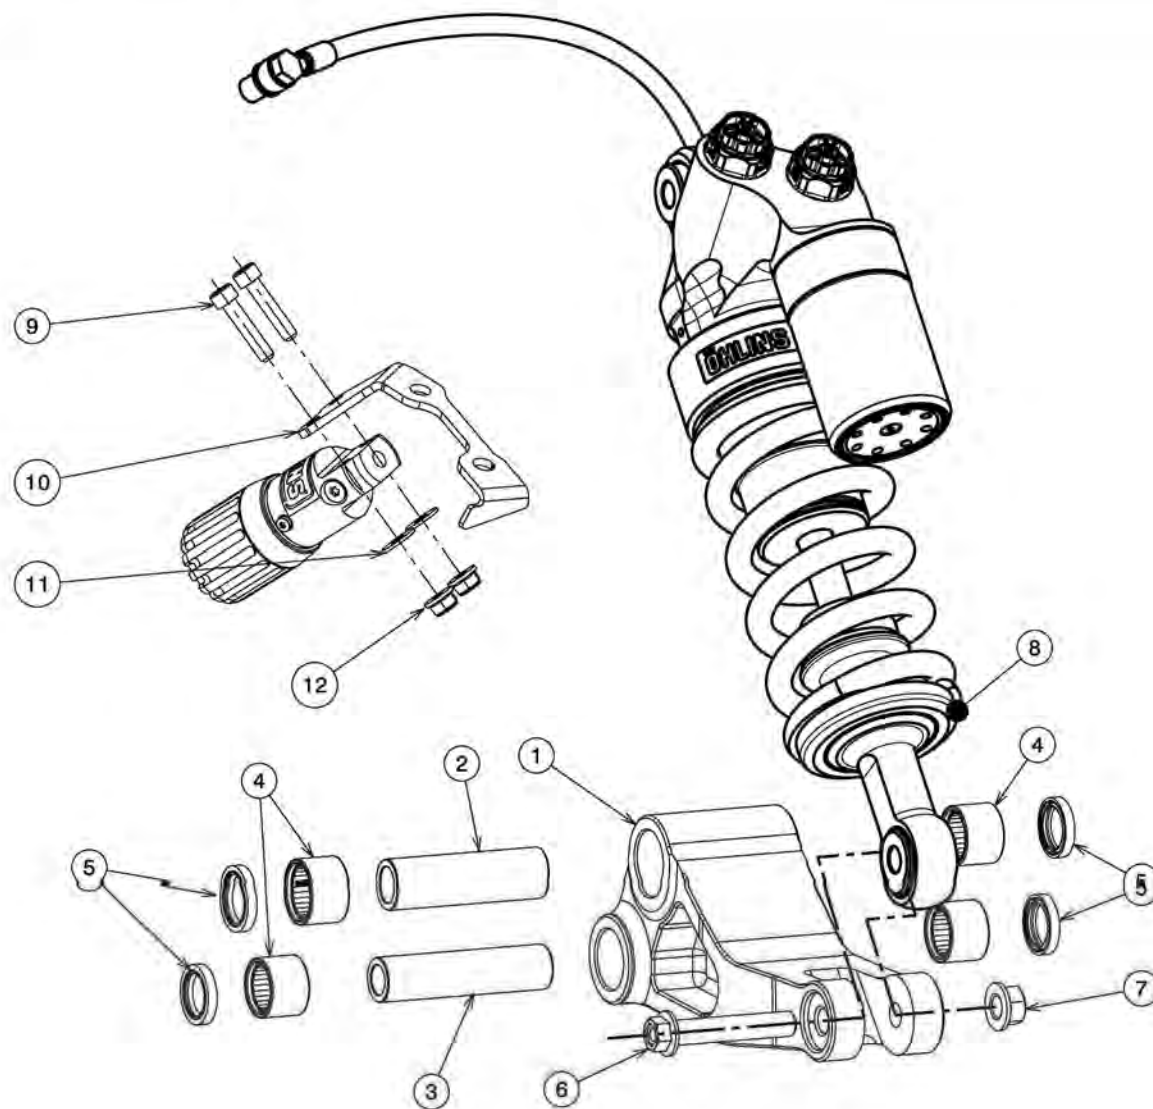

TAVOLA
DRAWING

4 Rear suspension

Ref No	Part No	Description	Quantity	Reference
1	508862100	Screw M12X1,25-L112	2	
2	508862110	Screw M12X1,25-L135	1	
3	202090011	Nut M12x1,25	3	

TAVOLA
DRAWING

4 Rear suspension