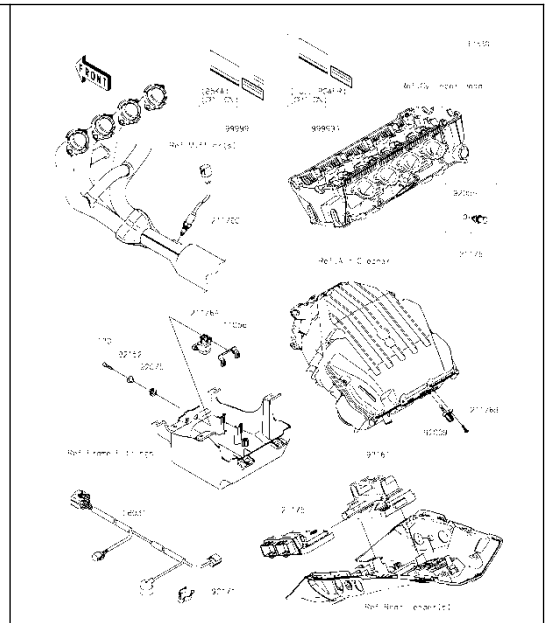

K20 Fuel Injection