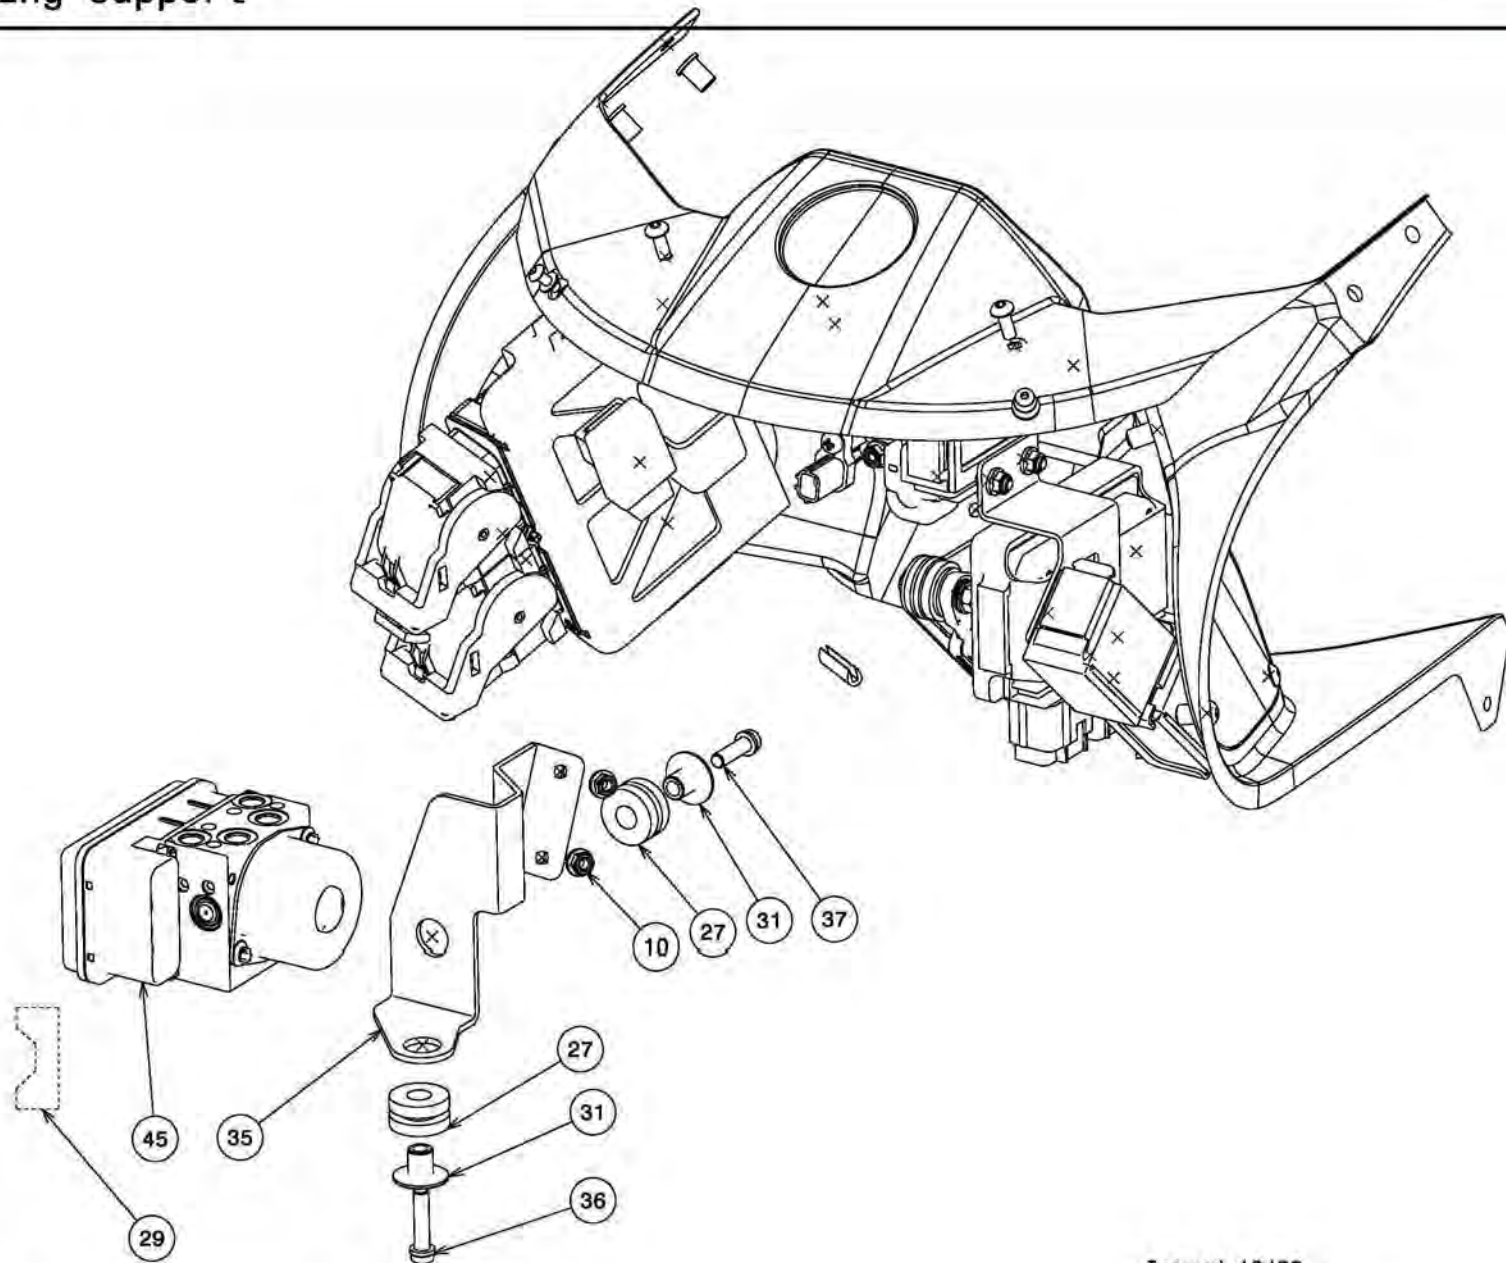

TAVOLA
DRAWING

11 Fairing support

11 Fairing support

Ref No	Part No	Description	Quantity	Reference
1	508870200	Support	1	
2	508890070	Plate	1	
3	27002-1086	Relay	1	Kawasaki
4	210000718	Relay	1	
5	92161-0203	Support	1	Kawasaki
6	21175-1631	ECU	1	Kawasaki
7	92161-0203	Support	3	Kawasaki
8	27002-0050	Relay control unit	1	Kawasaki
9	508890120	Plate	1	
10	202090020	Nut	12	
11	201030120	Screw M5x12 T	10	
12	508870040	Right cover	1	
13	201030127	Screw M4x12	14	
14	216000071	Velnut M4	12	
15	508870030	Left cover	1	
16	21181-0023	Immobilizer amplifire	1	Kawasaki
17	216000084	Washer	6	
18	92075-1912	Damper	1	Kawasaki
19	92152-0134	Spacer	1	Kawasaki
20	120CA0525	Screw M5X25	1	Kawasaki
21	21176-0026	Sensor	1	Kawasaki
22	21176-0048	Air sensor	1	Kawasaki
23	92009-1984	Screw	1	Kawasaki