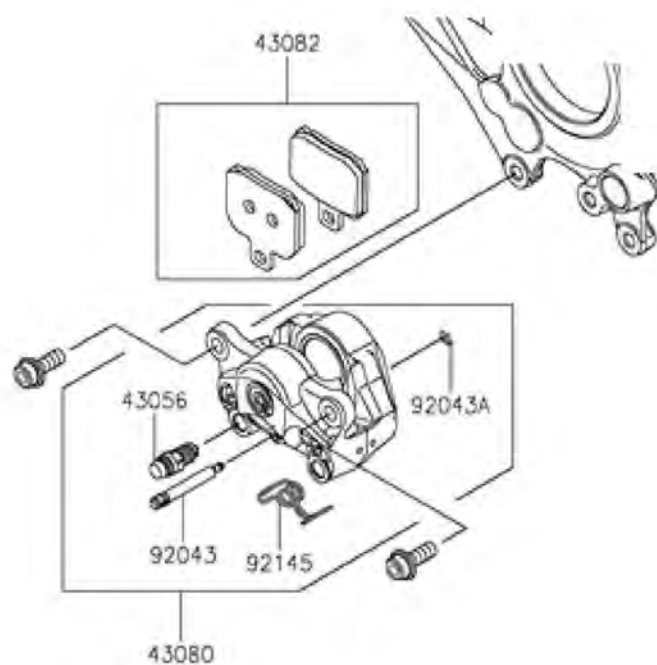

TAVOLA
DRAWING

5 Rear wheel

43080	43080-0176-51J	CALIPER-SUB-ASSY,RR,GRAY	1	
	43056	43056-0020	BREATHER-BRAKE	1
	92043	92043-0863	PIN,PAD	1
	92043A	92043-0864	PIN,CLIP	1
	92145	92145-1685	SPRING	1
43082	43082-0158	PAD-ASSY-BRAKE	1