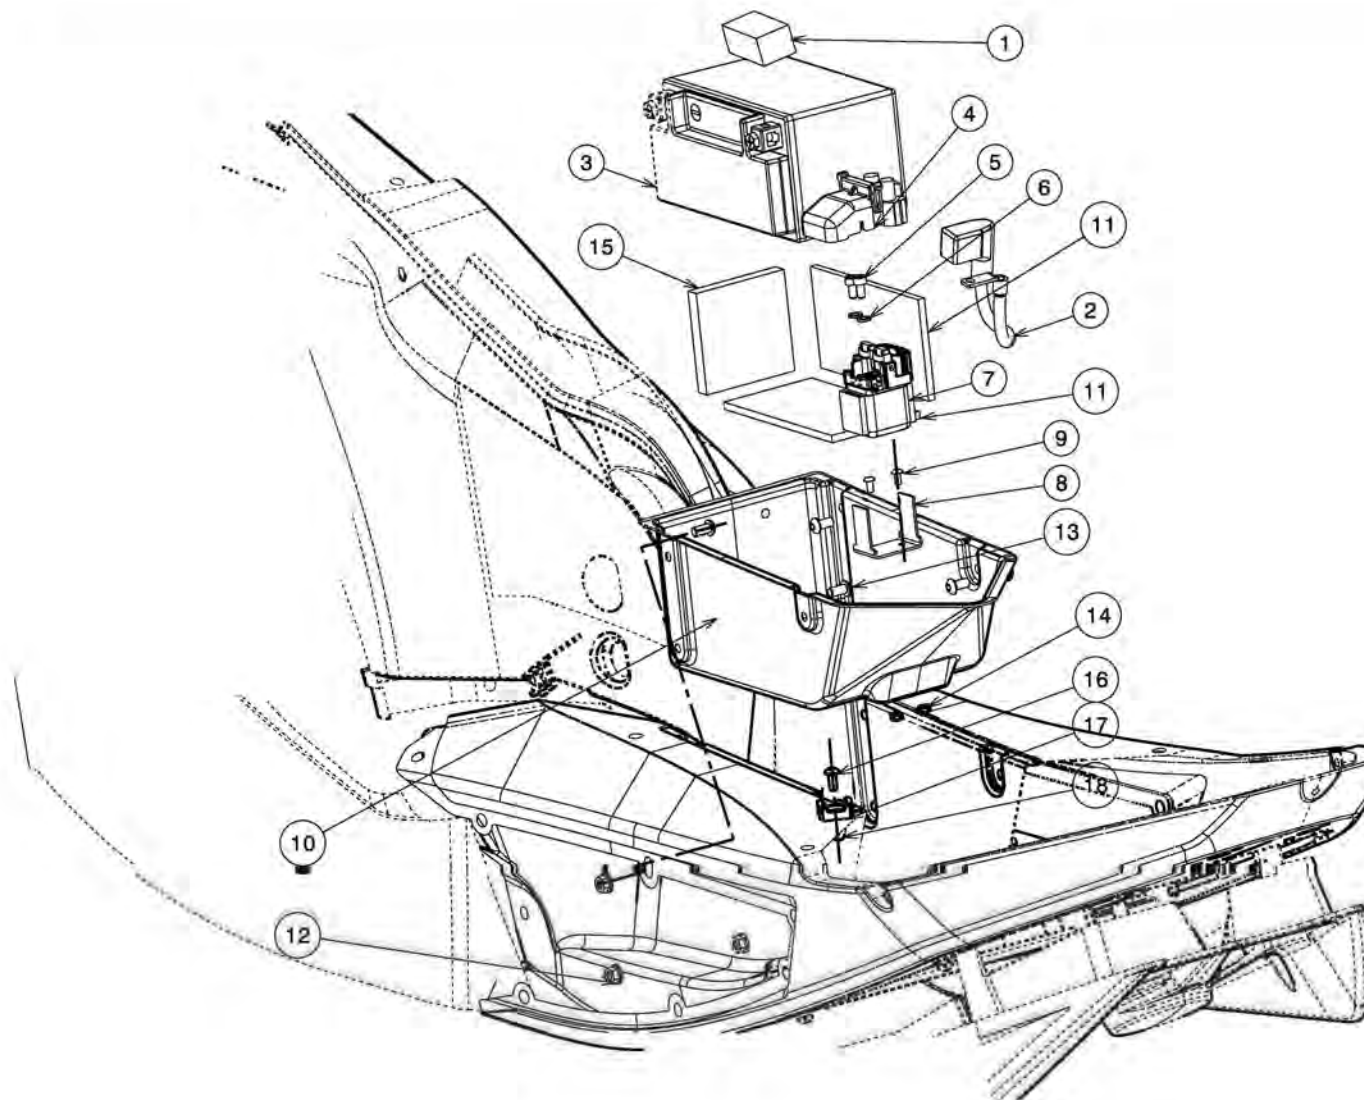

14 Battery

TAVOLA
DRAWING

14 Battery

Ref No	Code No	Description	Quantity	Reference
1	39156-1940	Pad	3	Kawasaki
2	26011-0252	Wire Lead Battery	1	Kawasaki
3	26012-0564	Battery	1	Kawasaki
4	14092-0109	Cover	1	Kawasaki
5	120CB0510	Screw	2	Kawasaki
6	461DB0500	Washer	2	Kawasaki
7	508890340	Contactor (first 13 motorbikes*)	1	
8	508890190	Plate	1	
9	201030143	Screw	2	
10	508870310	Cover	1	
11	508870490	Pad	2	
12	202090017	NUT	6	
13	201030148	Screw	6	
14	202030016	Nut	2	
15	508870500	Pad	1	
16	201030146	Screw M5x12	1	
17	214000143	Basetta	1	
18	202090020	Self blocking dice M5	1	

*for the first 13 motorbikes: please verify with Bimota if to use part no. 27010-0770