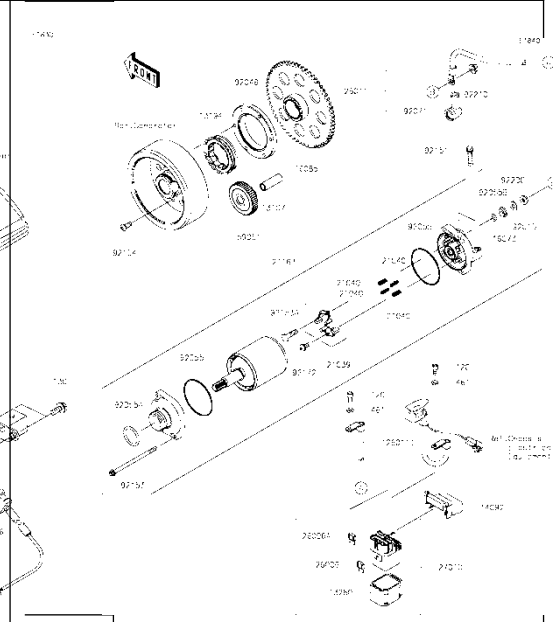

K25 Starter motor