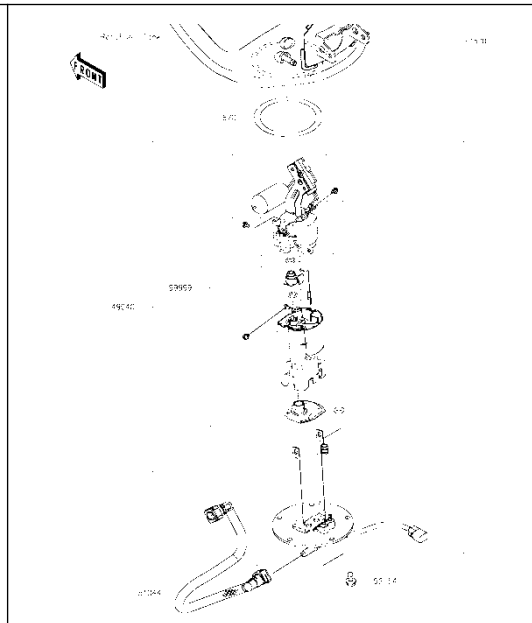

K19 Fuel Pump