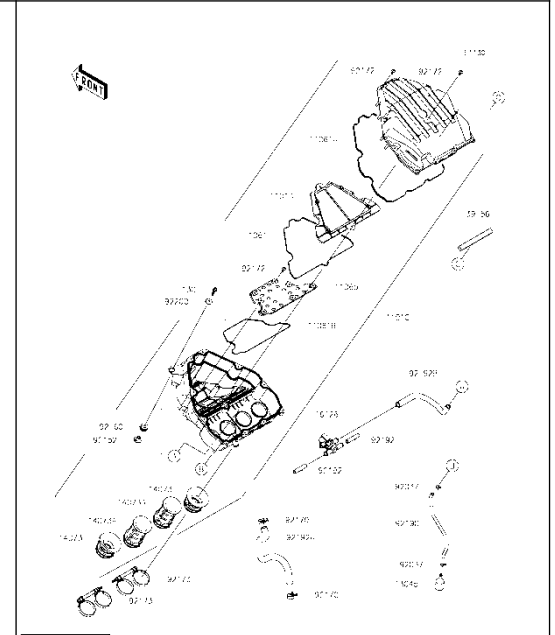

K4 Air Cleaner