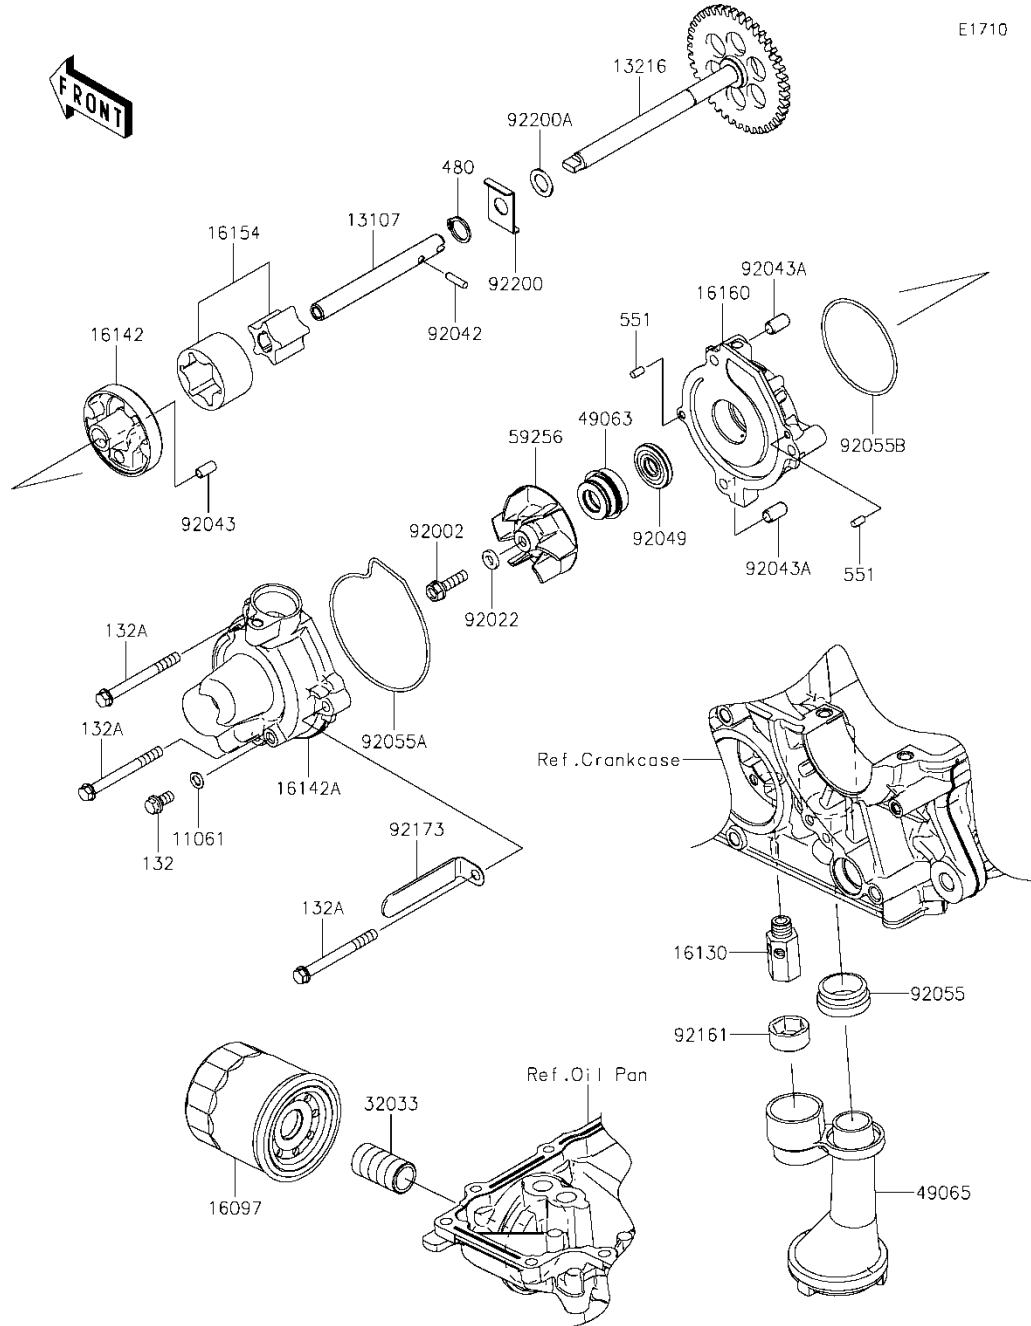

'20 ZX1002 KLF/KLFA

E1710

K22. Oil Pump

Ref. No.	Part No.	Description	Spec Code	Quantity			
				'20	'20		
				KLF	KLFA		
11061	11061-0107	GASKET		1	1		
13107	13107-0214	SHAFT		1	1		
13216	13216-0020	GEAR-COMP,OIL PUMP,41T		1	1		
16097	16097-0008	FILTER-ASSY-OIL		1	1		
16130	16130-1058	VALVE-ASSY-RELIEF		1	1		
16142	16142-0064	COVER-PUMP		1	1		
16142A	16142-0747	COVER-PUMP		1	1		
16154	16154-0057	ROTOR-PUMP		1	1		
16160	16160-0796	BODY		1	1		
32033	32033-1535	PIPE,OIL FILTER		1	1		
49063	49063-1055	SEAL-MECHANICAL,WATER		1	1		
49065	49065-0026	FILTER-OIL		1	1		
59256	59256-0555	IMPELLER		1	1		
92002	92002-1154	BOLT,6X22		1	1		
92022	92022-077	WASHER,6.1X12X1		1	1		
92042	92042-030	PIN,DOWEL,4X13.8		1	1		
92043	92043-1262	PIN,4.2X6X12		1	1		
92043A	92043-1263	PIN,6.2X8X14		2	2		
92049	92049-0798	SEAL-OIL		1	1		
92055	92055-1503	RING-O,OIL FILTER		1	1		
92055A	92055-1571	RING-O,WATER PUMP COVER		1	1		
92055B	92055-3018	RING-O,59.6X2.4		1	1		
92161	92161-0070	DAMPER		1	1		
92173	92173-1201	CLAMP		1	1		
92200	92200-0410	WASHER		1	1		
92200A	92200-1009	WASHER		1	1		
132	132BA0612	BOLT-FLANGED-SMALL,6X12		1	1		
132A	132BC0660	BOLT-FLANGED-SMALL,6X60		3	3		
480	480J1100	CIRCLIP-TYPE-C,11MM		1	1		
551	551A0408	PIN-DOWEL,4X8		2	2