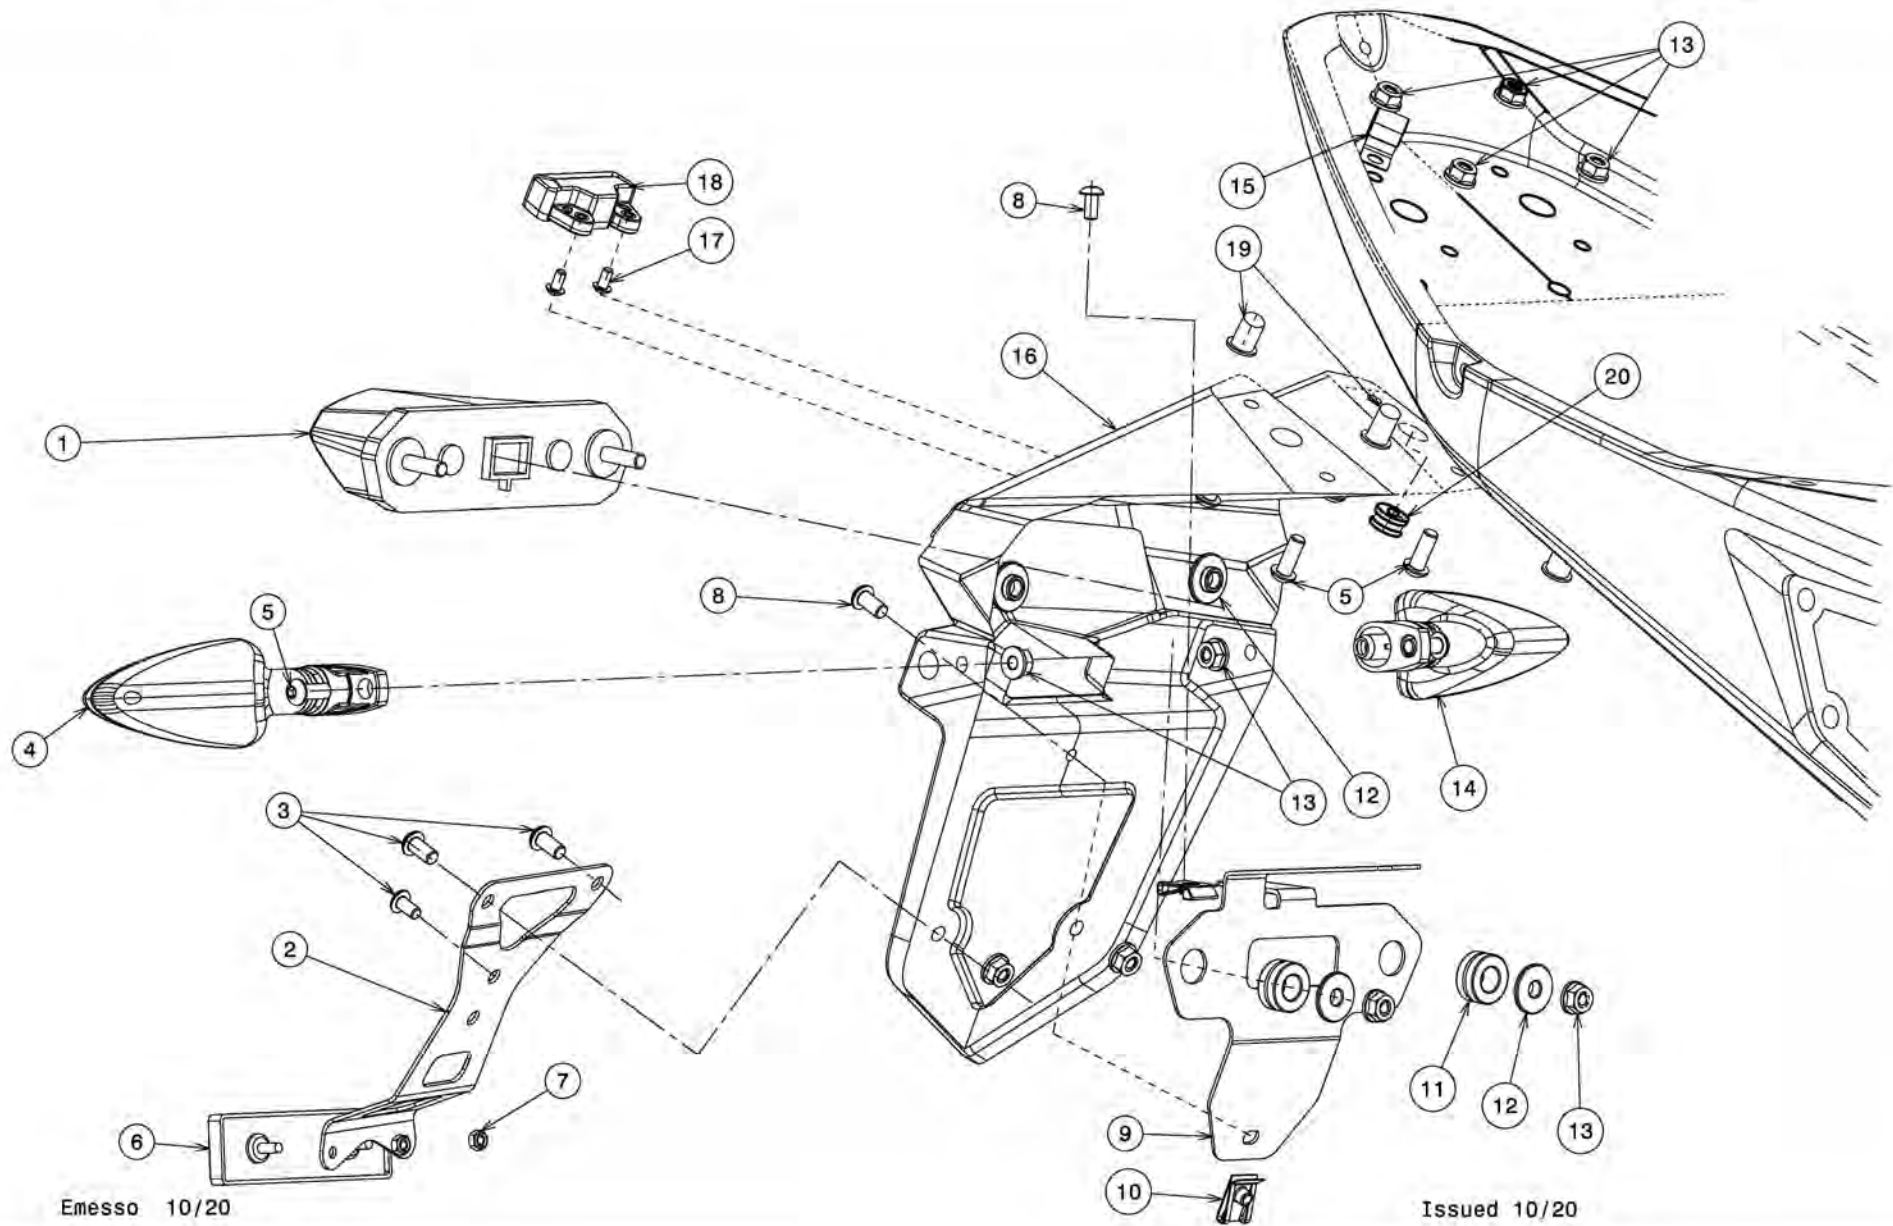

13 License plate

TAVOLA
DRAWING

13 License plate

Ref No	Part No	Description	Quantity	Reference
1	210000629	Tail Light	1	
2	508870140	Plate	1	
3	201030148	Screw	2	
4	508890250	Right Rear Blinker	1	
5	201030107	Screw	6	
6	506170240	Reflectro	1	
7	202030016	Nut	2	
8	201030145	Screw	2	
9	508290070	Plate	1	
10	202010014	Nut	2	
11	214000008	Damper	2	
12	504970570	Collar	4	
13	202090017	Nut	8	
14	508890260	Left Rear Blinker	1	
15	92171-0766	Clamp	1	Kawasaki
16	508870140	Licence Plate	1	
17	201030143	Screw	2	
18	210000664	Light Licence Plate	1	
19	215000910	Velnut M5	4	
20	92161-0570	Rubber	1	Kawasaki