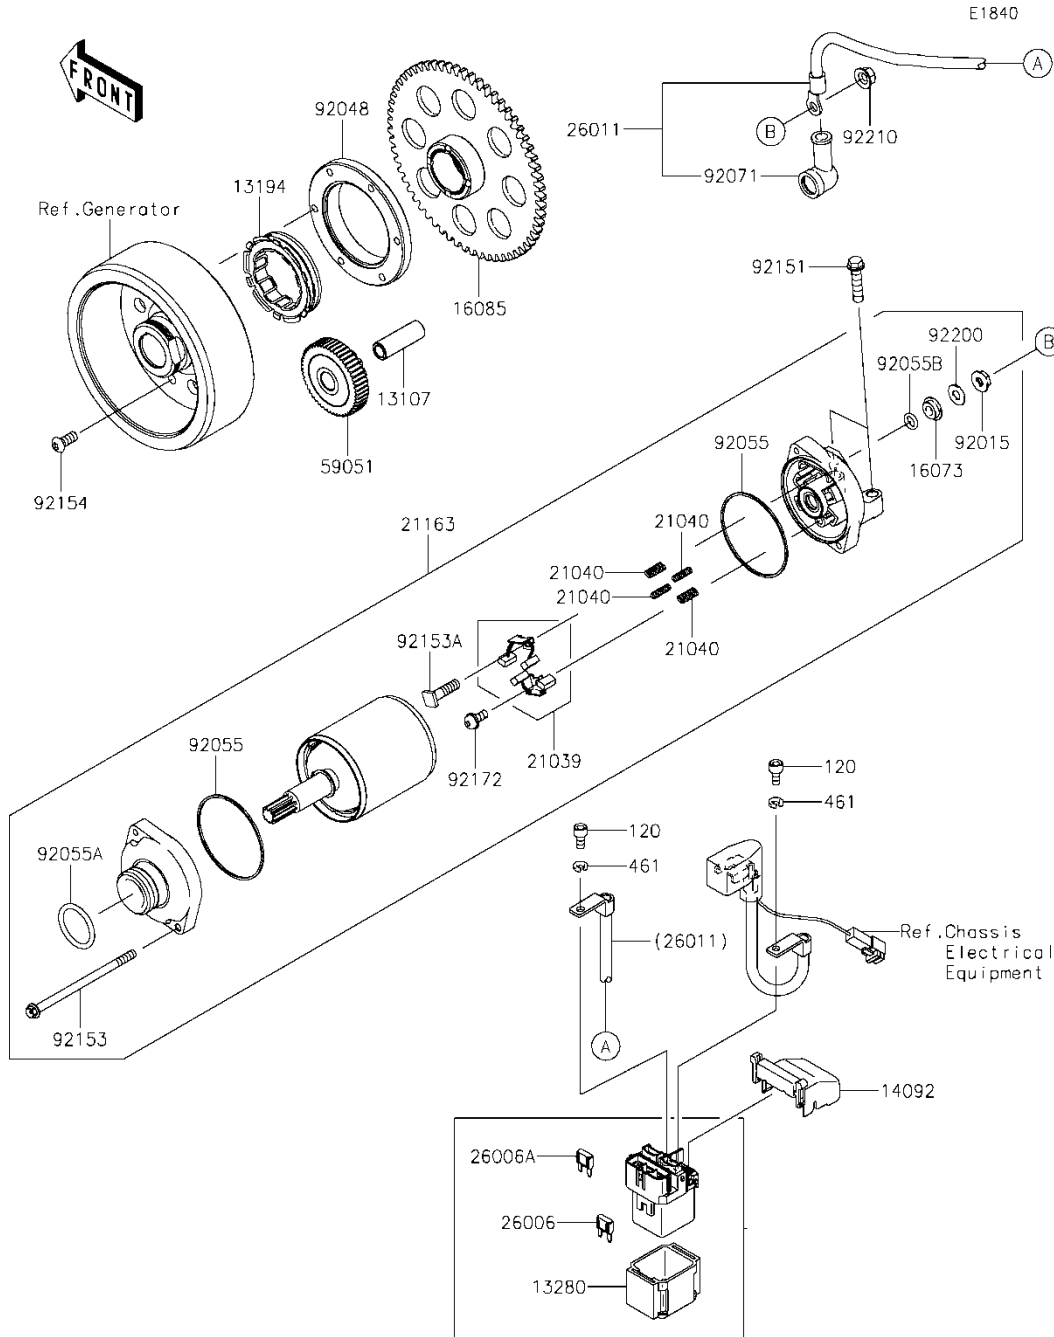

'20 ZX1002 KLF/KLFA

K25. Starter Motor

Ref. No.	Part No.	Description	Spec Code	Quantity			
				'20	'20		
				KLF	KLFA		
13107	13107-1377	SHAFT, IDLER GEAR		1	1		
13194	13194-1096	CLUTCH-ONEWAY		1	1		
13280	13280-0814	HOLDER, MAGNETIC SWITCH		1	1		
14092	14092-0109	COVER		1	1		
16073	16073-0053	INSULATOR		1	1		
16085	16085-0609	GEAR, CLUTCH ONEWAY		1	1		
21039	21039-0004	BRUSH, CARBON		1	1		
21040	21040-0003	SPRING-BRUSH		4	4		
21163	21163-0748	STARTER-ELECTRIC		1	1		
26006	26006-0001	FUSE, MINI BLADE, 15A, BLUE		1	1		
26006A	26006-1080	FUSE, MINI BLADE, 30A, GREEN		1	1		
26011	26011-0951	WIRE-LEAD		1	1		
59051	59051-0762	GEAR-SPUR, IDLER		1	1		
92015	92015-1476	NUT, STARTER MOTOR		1	1		
92048	92048-0018	RACE		1	1		
92055	92055-0136	RING-O		2	2		
92055A	92055-1276	RING-O		1	1		
92055B	92055-1370	RING-O, 4.5X2.0		1	1		
92071	92071-0024	GROMMET		1	1		
92151	92151-1930	BOLT, FLANGED-SMALL, 6X25		2	2		
92153	92153-1850	BOLT		2	2		
92153A	92153-1866	BOLT		1	1		
92154	92154-2448	BOLT, TORX, 6X14		6	6		
92172	92172-0334	SCREW		1	1		
92200	92200-0386	WASHER		1	1		
92210	92210-0188	NUT, 6MM		1	1		
120	120CB0510	BOLT-SOCKET, 5X10		2	2		
461	461DB0500	WASHER-SPRING, 5MM		2	2