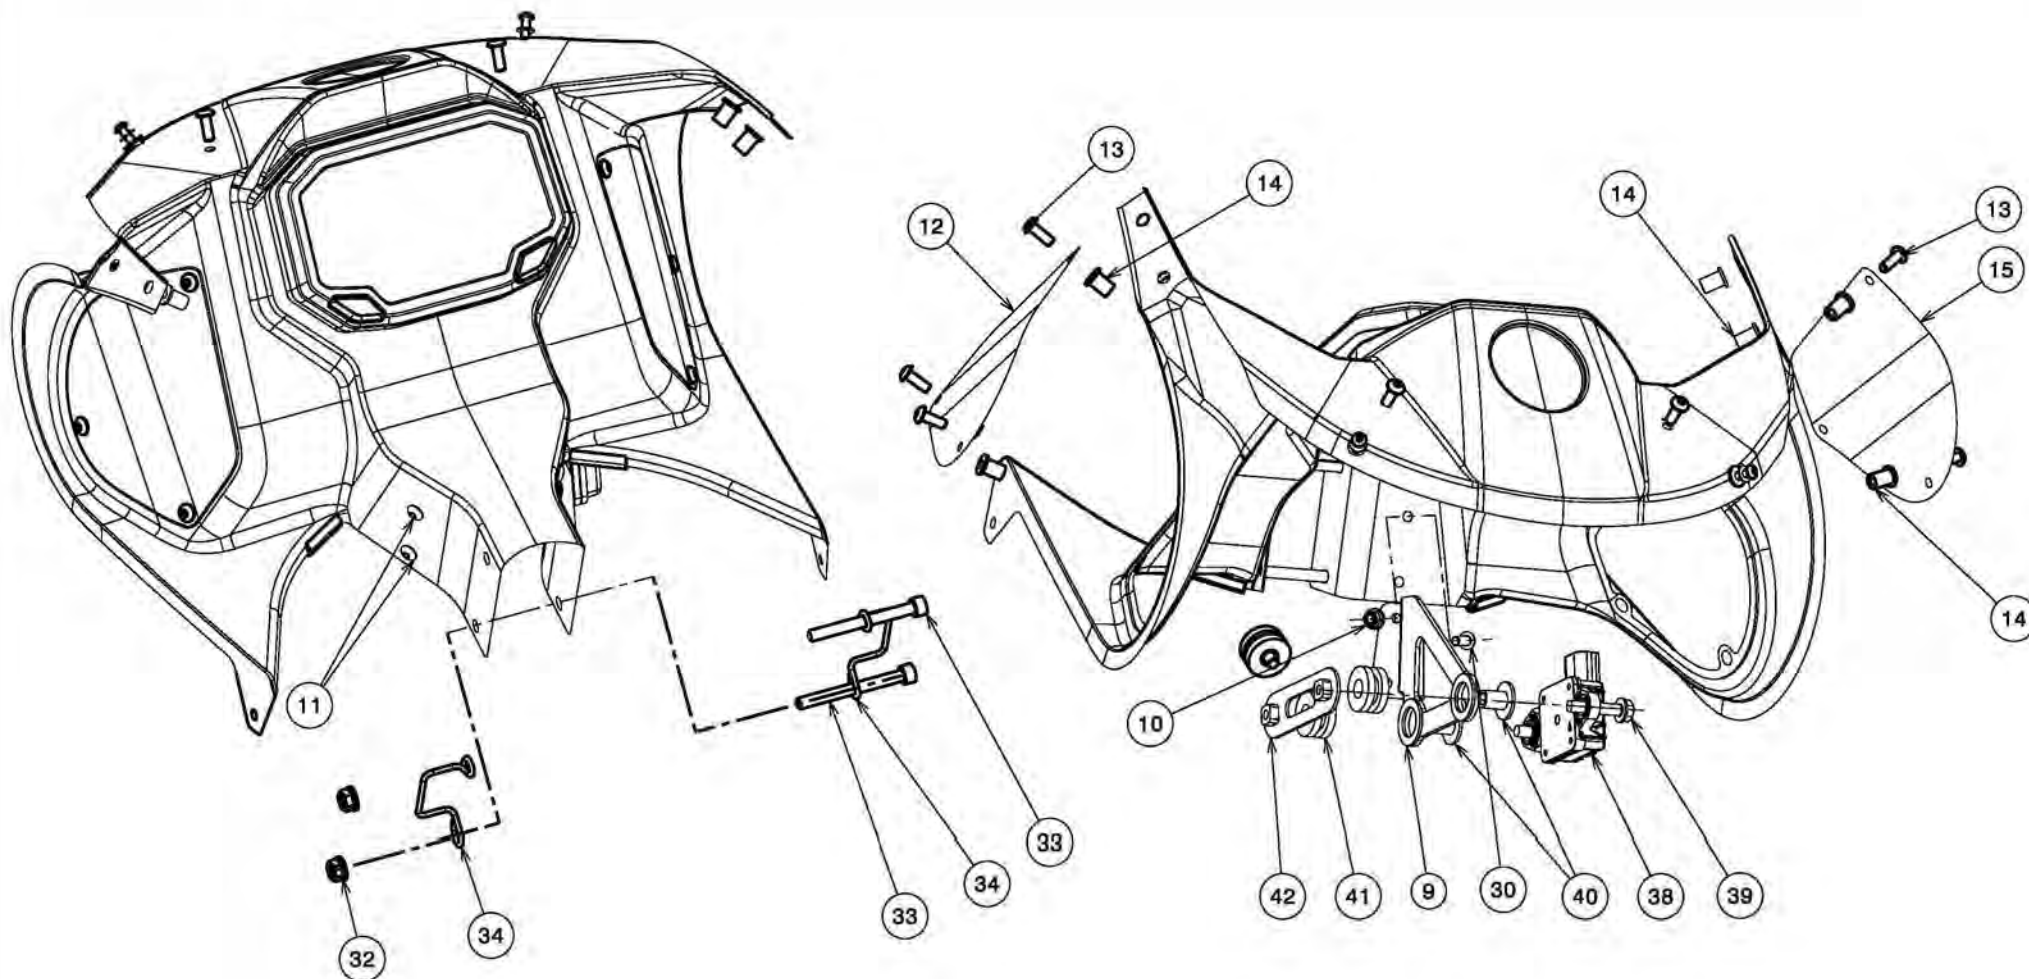

TAVOLA
DRAWING

11 Fairing support

TAVOLA
DRAWING

11 Fairing support

TAVOLA
DRAWING

11 Fairing support

11 Fairing support

Ref No	Part No	Description	Quantity	Reference
1	508870200	Support	1	
2	508890070	Plate	1	
3	27002-1086	Relay	1	Kawasaki
4	210000718	Relay	1	
5	92161-0203	Support	1	Kawasaki
6	21175-1631	ECU	1	Kawasaki
7	92161-0203	Support	3	Kawasaki
8	27002-0050	Relay control unit	1	Kawasaki
9	508890120	Plate	1	
10	202090020	Nut	12	
11	201030120	Screw M5x12 T	10	
12	508870040	Right cover	1	
13	201030127	Screw M4x12	14	
14	216000071	Velnut M4	12	
15	508870030	Left cover	1	
16	21181-0023	Immobilizer amplifire	1	Kawasaki
17	216000084	Washer	6	
18	92075-1912	Damper	1	Kawasaki
19	92152-0134	Spacer	1	Kawasaki
20	120CA0525	Screw M5X25	1	Kawasaki
21	21176-0026	Sensor	1	Kawasaki
22	21176-0048	Air sensor	1	Kawasaki
23	92009-1984	Screw	1	Kawasaki