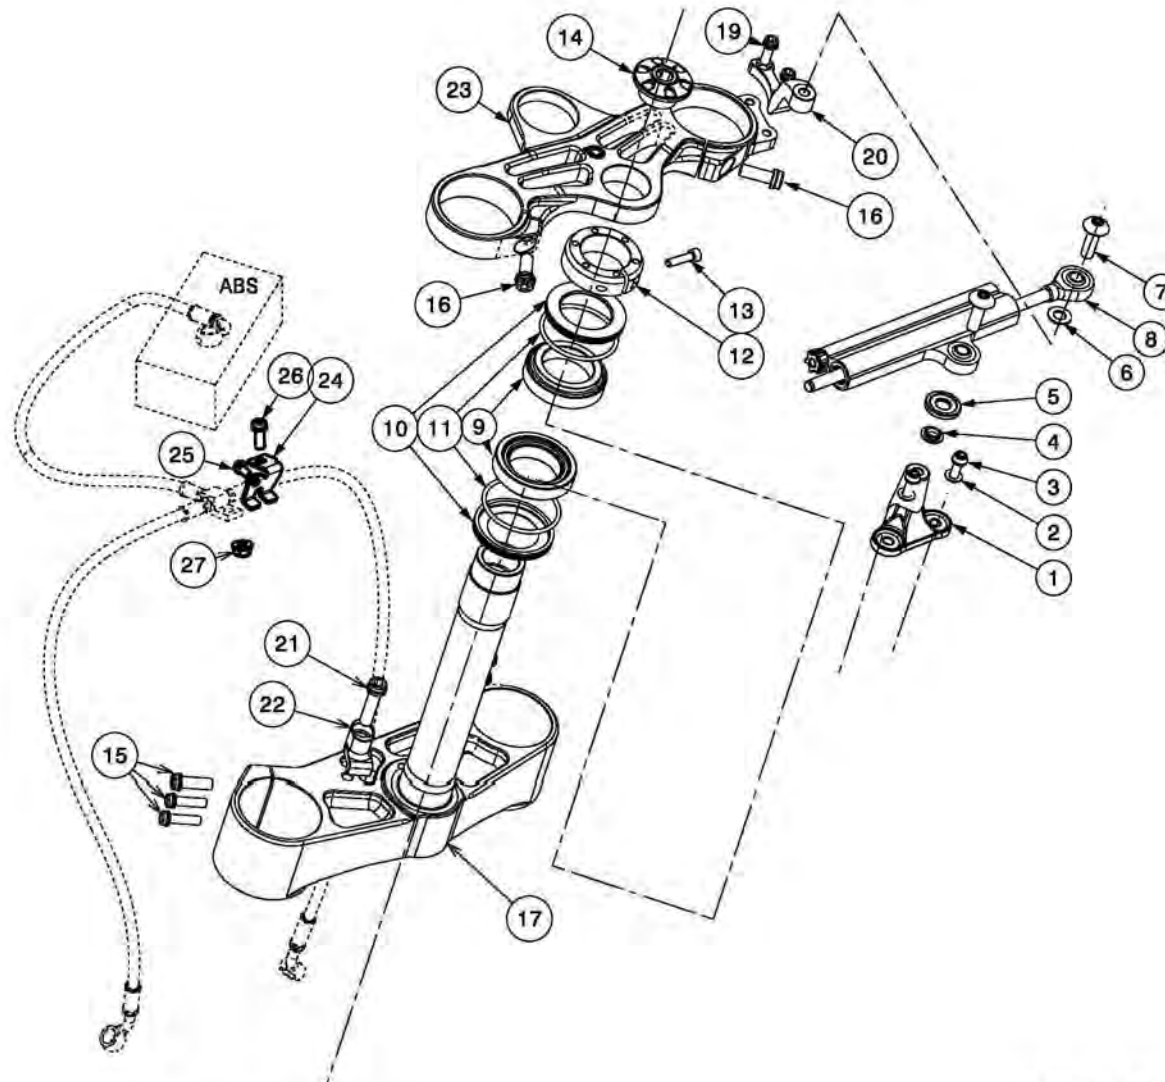

TAVOLA
DRAWING

1 Front wheel

TAVOLA
DRAWING

1 Front wheel

Ref No	Part No	Description	Quantity	Reference
1	508881170	Wheel axle	1	
2	508281020	Spacer	1	
3	201022012	Screw M10X50X1,25	4	
4	201041017	Screw	1	
5	21176-0923	Sensor	1	Kawasaki
6R=6L	211011073	Brake disc 320x5.5 from frame number 1 to 56	2	
6R	211011076	Brake disc 320x5.5 from frame number 57	1	
6L	211011077	Brake disc 320x5.5 from frame number 57	1	
7	201041032	Screw M8x16	6	
8	507999010	Screw	6	
9	201030142	Screw M4x6	6	
10	508881020	Signal wheel	1	
11	508881110	Tire 120/70-ZR17 58W PIRELLI SUPERCORSA SP V3	1	
12	508881130	Red front wheel	1	
13	508861070	Fork stalk	1	
14	508861060	Fork stalk	1	
15	92154-4032	Bolt	2	Kawasaki
16	49091-0001	Washer	4	Kawasaki

TAVOLA
DRAWING

1 Front wheel

Ref No	Part No	Description	Quantity	Reference
1	206010012	Bearings ball	2	
2	208250005	Valve	1	
3	508881190	Spacer	1	

TAVOLA
DRAWING

1 Caliper assy

LH	(43080)
RH	(43080A)

43080/A

TAVOLA
DRAWING

2 Front Suspension

TAVOLA
DRAWING

2 Front Suspension

TAVOLA
DRAWING

2 Front Suspension

Ref No	Part No	Description	Quantity	Reference
1	11056-4360	Bracket	1	Kawasaki
2	410AB0600	Washer	2	Kawasaki
3	92154-1564	Bolt M6x18	2	Kawasaki
4	92152-0834	Collar	1	Kawasaki
5	92200-1727	Washer, 10.5X24X3.5	1	Kawasaki
6	410AA0800	Washer-Plain-small, 8MM	1	Kawasaki
7	92154-1897	Bolt M8X26	2	Kawasaki
8	508861040	Steering damper	1	
9	92045-1384	Ball bearings	2	Kawasaki
10	506161050	Dust cover	2	
11	204010052	O-Ring	2	
12	507761070	Ferrule	1	
13	201040142	Screw	1	
14	508261110	Screw	1	
15	201041039	Screw M6X22	6	
16	201041031	Screw M8X22	2	
17	508861080	Holder fork under	1	
19	201041006	Screw M6X16	2	
20	508861030	Support	1	
21	201041005	Screw M8x30	1	
22	508261120	Spacer	1	
23	508861020	Plate	1	