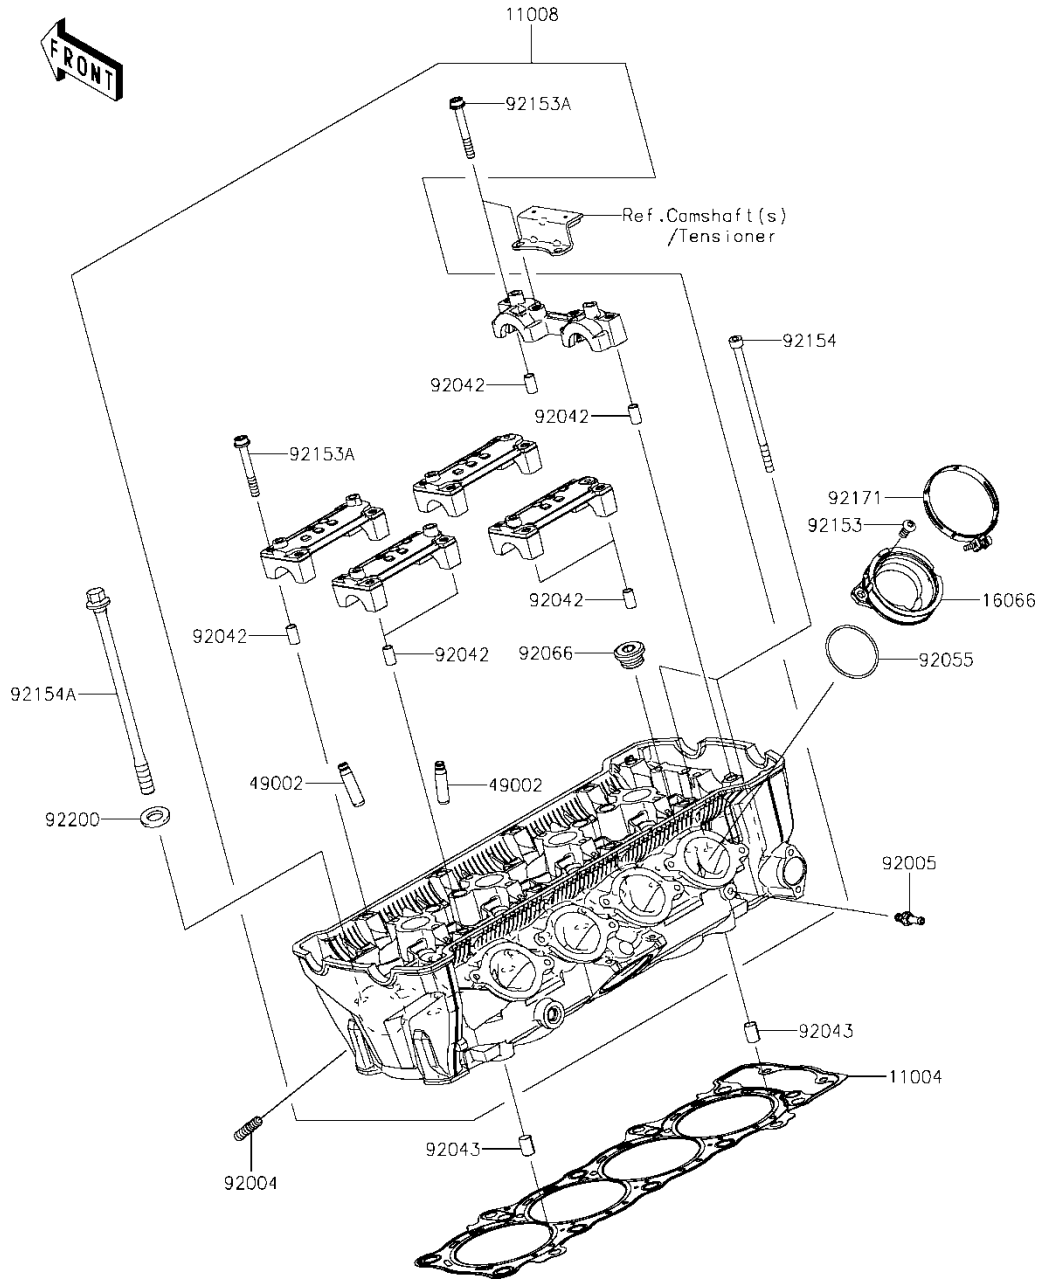

E1111

K1. Cylinder Head

Ref. No.	Part No.	Description	Spec Code	Quantity			
				'20	'20		
				KLF	KLFA		
11004	11004-0781	GASKET-HEAD		1	1		
11008	11008-0973	HEAD-COMP-CYLINDER		1	1		
16066	16066-0012	HOLDER-THROTTLE BODY		4	4		
49002	49002-0009	GUIDE-VALVE		16	16		
92004	92004-0050	STUD		8	8		
92005	92005-0826	FITTING		1	1		
92042	92042-007	PIN,DOWEL,6.3X8X14		10	10		
92043	92043-1264	PIN,8.2X10X14		2	2		
92055	92055-1536	RING-O,42X1.9		4	4		
92066	92066-0832	PLUG,18X10		5	5		
92153	92153-0406	BOLT,TORX,6X14		8	8		
92153A	92153-0656	BOLT,SOCKET,6X45		20	20		
92154	92154-0205	BOLT,SOCKET,6X115		2	2		
92154A	92154-2638	BOLT,FLANGED,10X165		10	10		
92171	92171-0729	CLAMP,60MM		4	4		
92200	92200-1691	WASHER,10.2X18.4X1.8		10	10