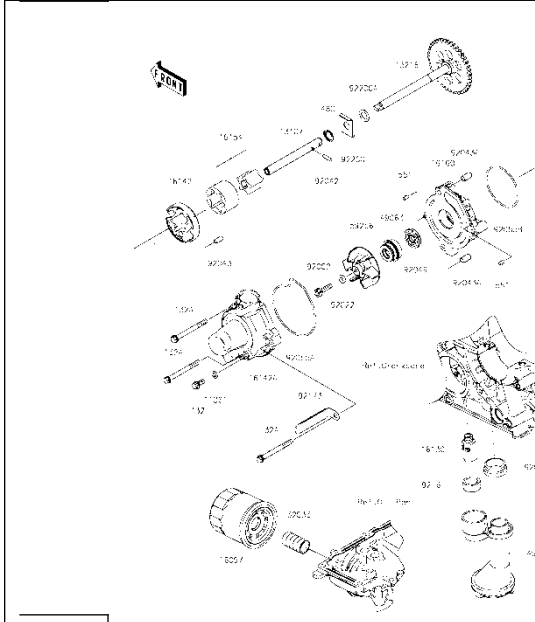

K17 Oil Pan

K18 Throttle

K19 Fuel Pump

K20 Fuel Injection

K22 Oil Pump

K23 Generator

K24 Ignition system

K25 Starter motor

TAVOLA
DRAWING

1 Front wheel

TAVOLA
DRAWING

1 Front wheel

Ref No	Part No	Description	Quantity	Reference
1	508881170	Wheel axle	1	
2	508281020	Spacer	1	
3	201022012	Screw M10X50X1,25	4	
4	201041017	Screw	1	
5	21176-0923	Sensor	1	Kawasaki
6R=6L	211011073	Brake disc 320x5.5 from frame number 1 to 56	2	
6R	211011076	Brake disc 320x5.5 from frame number 57	1	
6L	211011077	Brake disc 320x5.5 from frame number 57	1	
7	201041032	Screw M8x16	6	
8	507999010	Screw	6	
9	201030142	Screw M4x6	6	
10	508881020	Signal wheel	1	
11	508881110	Tire 120/70-ZR17 58W PIRELLI SUPERCORSA SP V3	1	
12	508881130	Red front wheel	1	
13	508861070	Fork stalk	1	
14	508861060	Fork stalk	1	
15	92154-4032	Bolt	2	Kawasaki
16	49091-0001	Washer	4	Kawasaki

TAVOLA
DRAWING

1 Front wheel

Ref No	Part No	Description	Quantity	Reference
1	206010012	Bearings ball	2	
2	208250005	Valve	1	
3	508881190	Spacer	1	

TAVOLA
DRAWING

1 Caliper assy

LH	(43080)
RH	(43080A)

43080/A