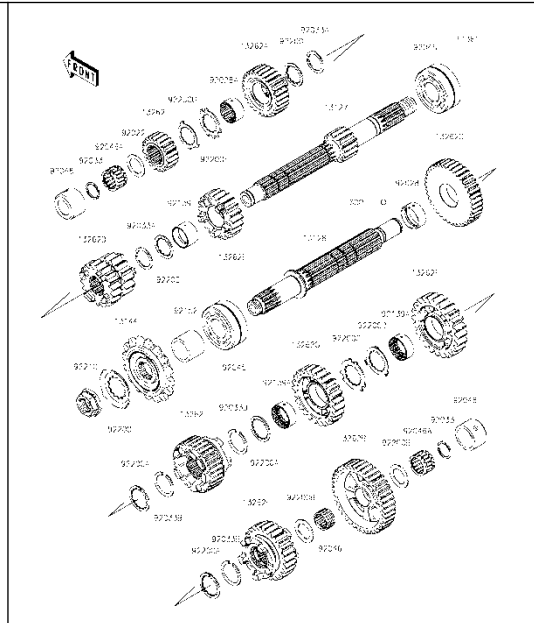

K11 Transmission