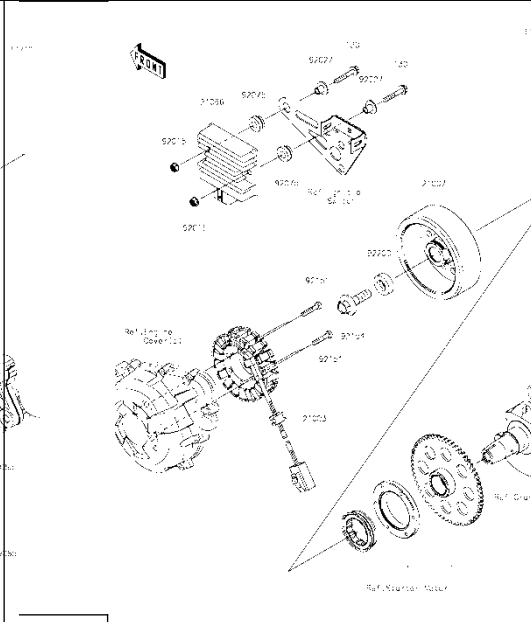

K17 Oil Pan

K18 Throttle

K19 Fuel Pump

K20 Fuel Injection

K22 Oil Pump

K23 Generator

K24 Ignition system

K25 Starter motor

TAVOLA
DRAWING

1 Front wheel

TAVOLA
DRAWING

1 Front wheel

Ref No	Part No	Description	Quantity	Reference
1	508881170	Wheel axle	1	
2	508281020	Spacer	1	
3	201022012	Screw M10X50X1,25	4	
4	201041017	Screw	1	
5	21176-0923	Sensor	1	Kawasaki
6R=6L	211011073	Brake disc 320x5.5 from frame number 1 to 56	2	
6R	211011076	Brake disc 320x5.5 from frame number 57	1	
6L	211011077	Brake disc 320x5.5 from frame number 57	1	
7	201041032	Screw M8x16	6	
8	507999010	Screw	6	
9	201030142	Screw M4x6	6	
10	508881020	Signal wheel	1	
11	508881110	Tire 120/70-ZR17 58W PIRELLI SUPERCORSA SP V3	1	
12	508881130	Red front wheel	1	
13	508861070	Fork stalk	1	
14	508861060	Fork stalk	1	
15	92154-4032	Bolt	2	Kawasaki
16	49091-0001	Washer	4	Kawasaki

TAVOLA
DRAWING

1 Front wheel

Ref No	Part No	Description	Quantity	Reference
1	206010012	Bearings ball	2	
2	208250005	Valve	1	
3	508881190	Spacer	1	

TAVOLA
DRAWING

1 Caliper assy

LH	(43080)
RH	(43080A)

43080/A