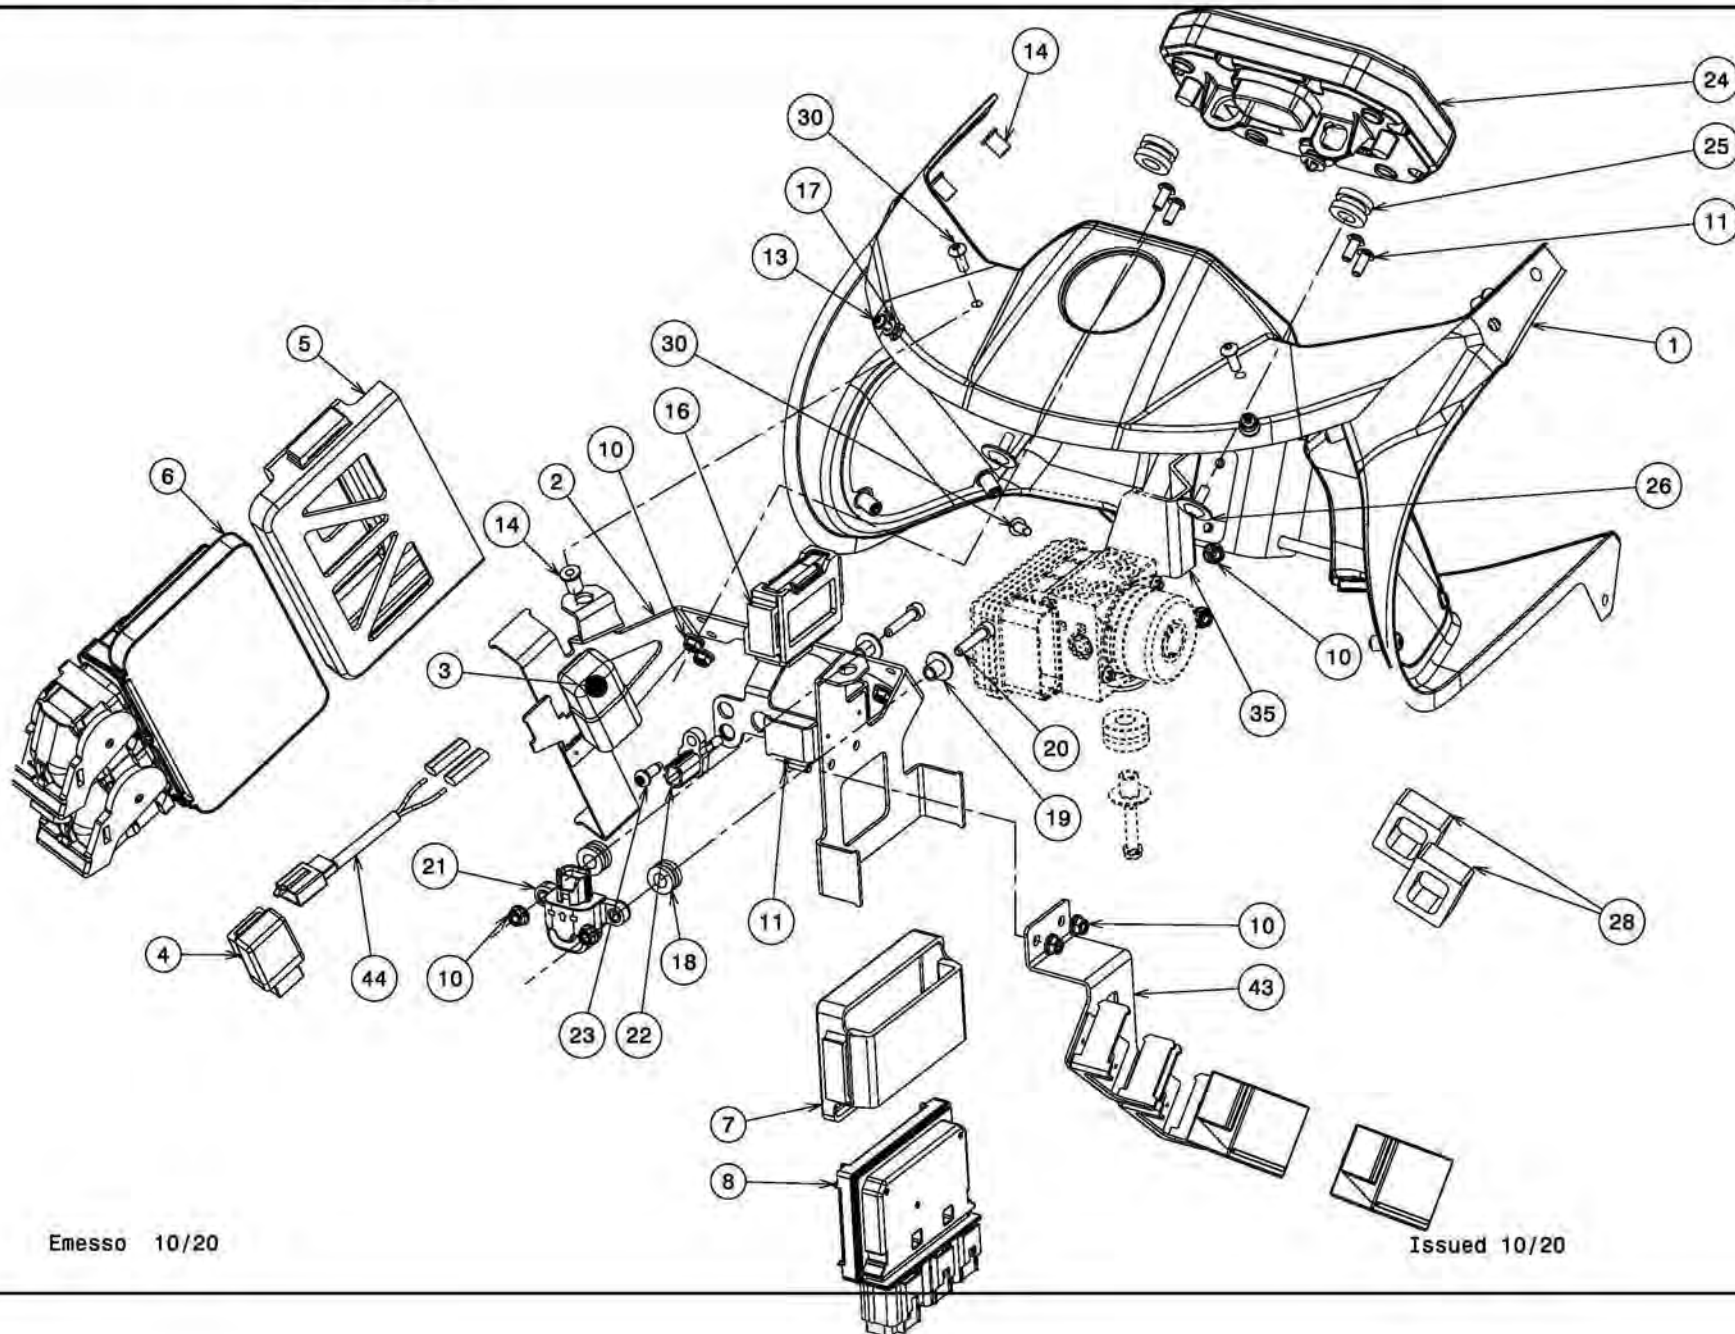

TAVOLA
DRAWING

10 Left Footrest

Ref No	Part No	Description	Quantity	Reference
21	508861690	Footrest Eccentric	1	
22	508861700	Washer	1	
23	201022013	Screw M8X16	1	
24	203010031	Washer	1	
25	508763070	Special screw	1	
26	201041070	Screw M10X1,25-L45	1	
27	207020002	Spherical Junction M6	1	
28	21176-0991	Sensor	1	Kawasaki
29	92210-1100	Nut	2	Kawasaki
30	508861770	Adjustment Rod	1	Kawasaki
31	92210-1101	Nut	1	Kawasaki
32	13242-0121	Gear Shift Lever	1	Kawasaki
33	92151-1226	Nut	1	Kawasaki
34	201041039	Screw M6X22	1	
35	202090017	Nut M6	1	
36	508870470	Sticker Gear	1	
37	92173-1229	Clamp	1	Kawasaki

TAVOLA
DRAWING

11 Fairing support