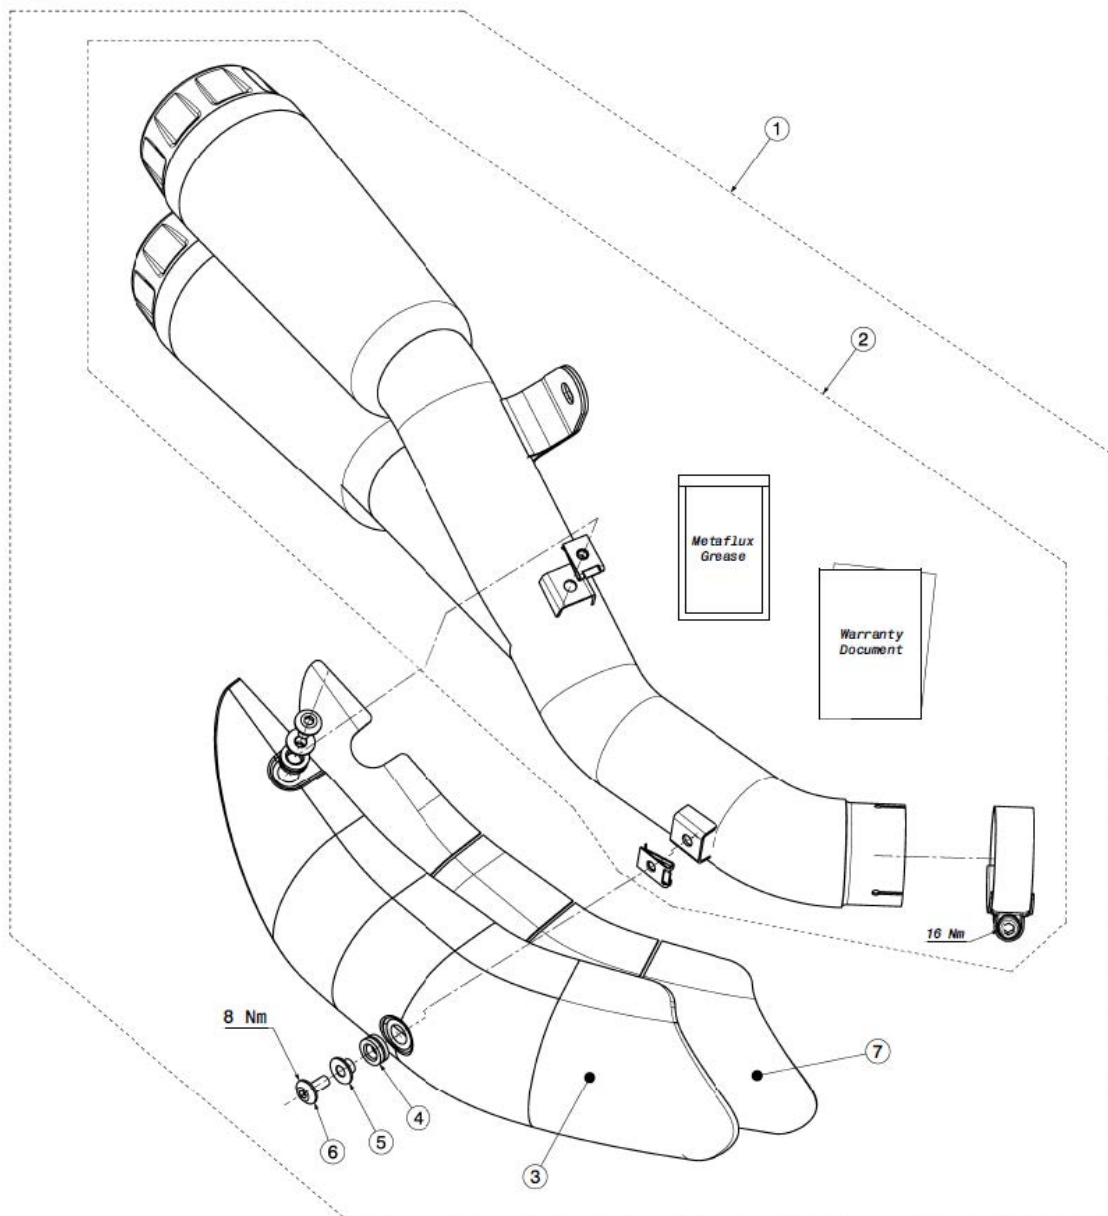

TAVOLA
DRAWING

24 Accessories

POS. Pos.	CODICE P/Nr	DENOMINAZIONE Denomination	Q. TA' Q. ty
1	BMT508849010	GRUPPO SILENZIATORE ARROW KB4 KB4 Arrow Muffler Group	1
2	508815190	SILENZIATORE ARROW KB4 KB4 Arrow Muffler	1
3	BMT509315020	COVER SILENZIATORE FINITA Finished Muffler Cover	1
4	92161-0308	GOMMINO Grommet	2
5	92152-0286	DISTANZIALE Collar	2
6	92151-1654	VITE Screw	2
7	BMT509315030	TERMORIFLETTENTE COVER SILENZIATORE Heat Reflective Muffler Cover	1