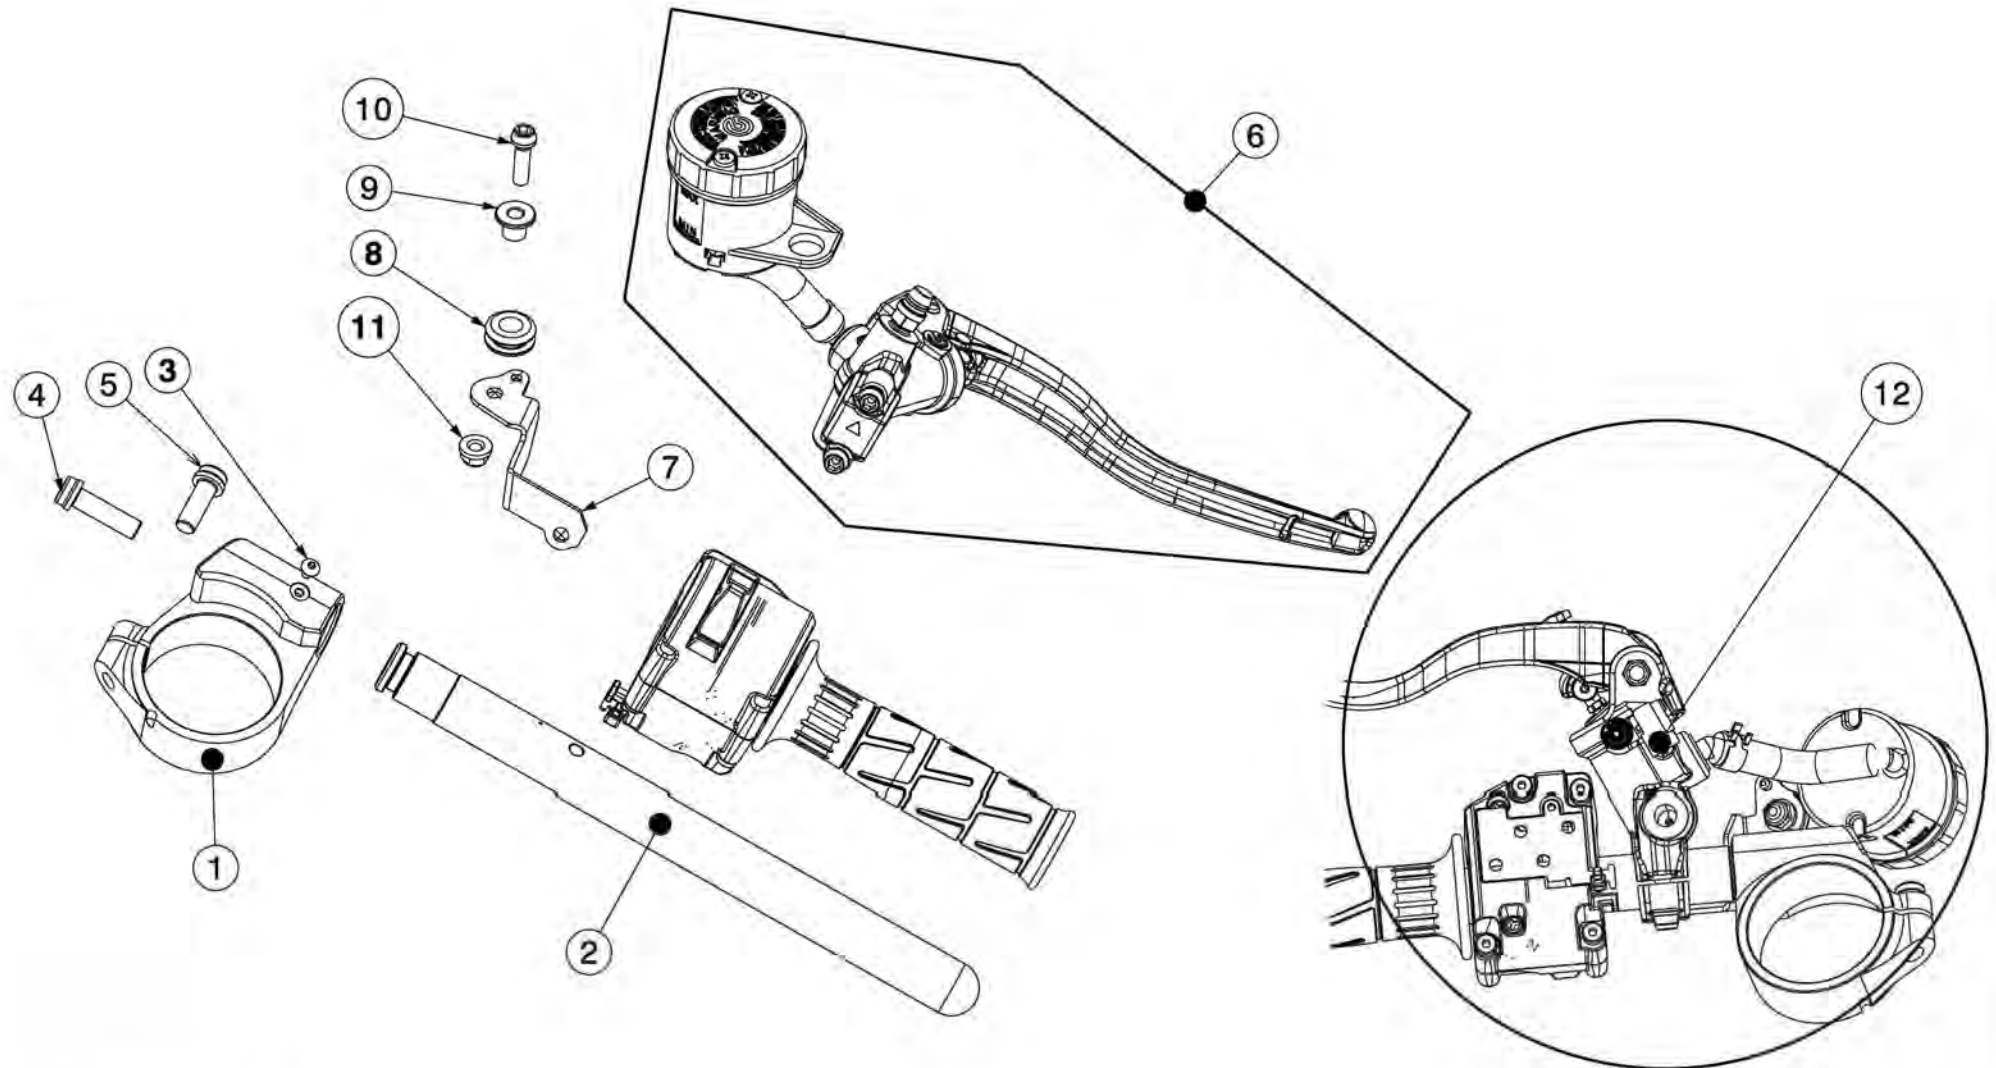

TAVOLA
DRAWING

7 Right Handlebar

TAVOLA
DRAWING

7 Right Handlebar

Ref No	Part No	Description	Quantity	Reference
1	508861520	Right Handlebar Support	1	
2	508861530	Right Handlebar Pipe	1	
3	201030142	Screw M4X6	1	
4	201041059	Screw M8X28	1	
5	201041031	Screw M8X22	1	
6	43015-0750	Cylinder Assy Master	1	Kawasaki
7	508861540	Bracket	1	
8	92075-1028	Damper	1	Kawasaki
9	92152-2110	Collar	1	Kawasaki
10	92154-1456	Bolt	1	Kawasaki
11	92210-0991	Nut	1	Kawasaki
12	508861900	Brake switch	1