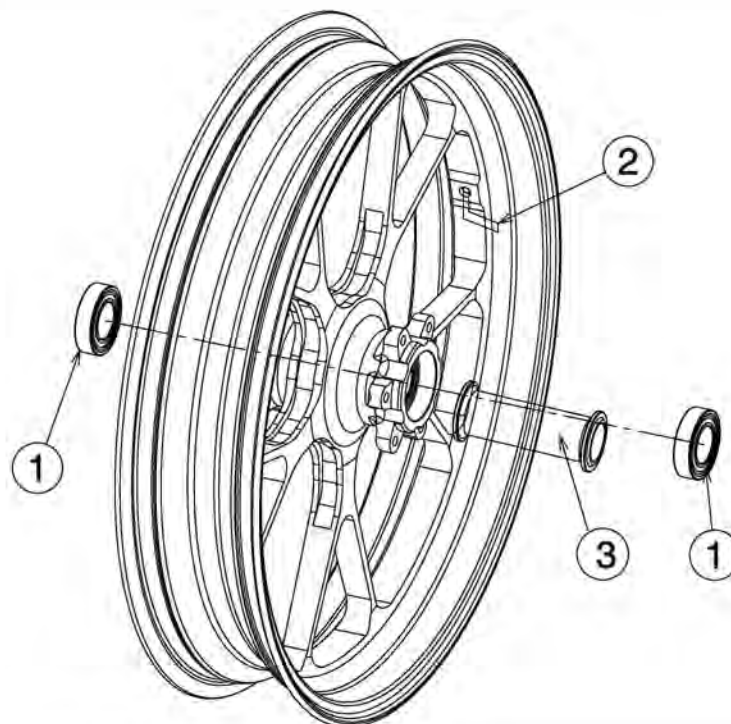

TAVOLA
DRAWING

1 Front wheel

Ref No	Part No	Description	Quantity	Reference
1	206010012	Bearings ball	2	
2	208250005	Valve	1	
3	508881190	Spacer	1