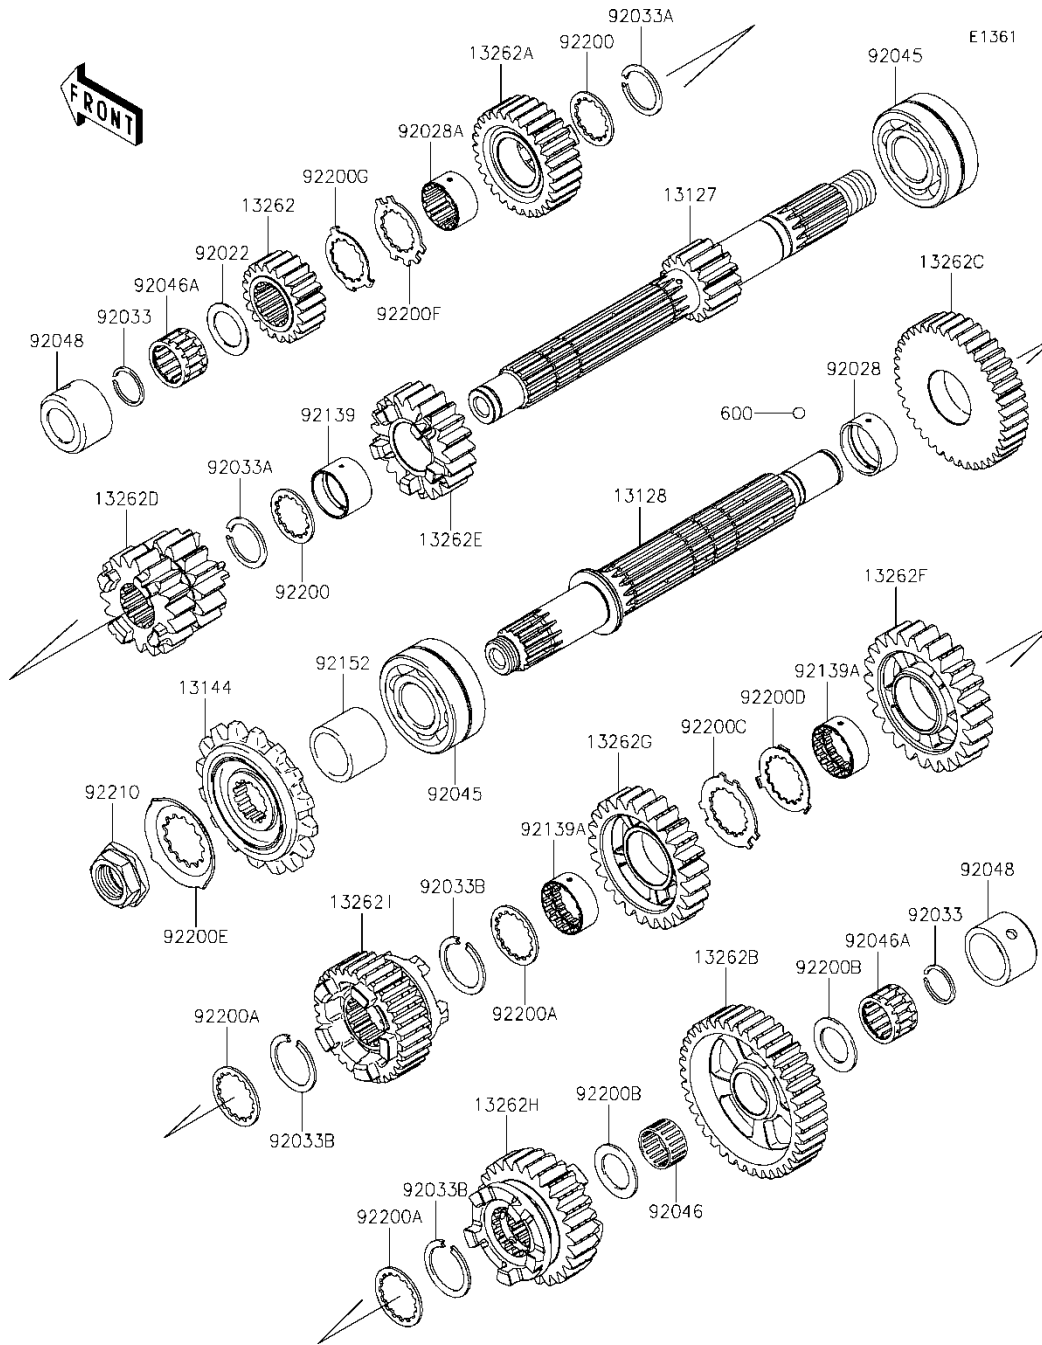

'20 ZX1002 KLF/KLFA

K11. Transmission

Ref. No.	Part No.	Description	Spec Code	Quantity			
				'20	'20		
				KLF	KLFA		
13127	13127-0702	SHAFT-TRANSMISSION INPUT		1	1		
13128	13128-0715	SHAFT-TRANSMISSION OUTPUT		1	1		
13144	13144-0579	SPROCKET-OUTPUT,15T		1	1		
13262	13262-1424	GEAR,INPUT 2ND,20T		1	1		
13262A	13262-1427	GEAR,INPUT TOP,28T		1	1		
13262B	13262-1428	GEAR,OUTPUT LOW,39T		1	1		
13262C	13262-1429	GEAR,OUTPUT 2ND,39T		1	1		
13262D	13262-1482	GEAR,INPUT 3RD&4TH,15T&18T		1	1		
13262E	13262-1483	GEAR,INPUT 5TH,21T		1	1		
13262F	13262-1484	GEAR,OUTPUT 3RD,24T		1	1		
13262G	13262-1485	GEAR,OUTPUT 4TH,25T		1	1		
13262H	13262-1486	GEAR,OUTPUT 5TH,26T		1	1		
13262I	13262-1487	GEAR,OUTPUT TOP,31T		1	1		
92022	92022-112	WASHER,20.5X30X1,STEEL		1	1		
92028	92028-1739	BUSHING,OUTPUT,2ND		1	1		
92028A	92028-1915	BUSHING,INPUT TOP GEAR		1	1		
92033	92033-015	RING-SNAP,20MM		2	2		
92033A	92033-026	RING-SNAP,24MM		2	2		
92033B	92033-1249	RING-SNAP,T=1.5		3	3		
92045	92045-0003	BEARING-BALL,DAC2557NSSH		2	2		
92046	92046-1219	BEARING-NEEDLE,K20X24X13		1	1		
92046A	92046-1303	BEARING-NEEDLE,PK20X27X17X3		2	2		
92048	92048-0016	RACE		2	2		
92139	92139-0280	BUSHING,25X28X17.8		1	1		
92139A	92139-0281	BUSHING,OUTPUT,3RD&4TH		2	2		
92152	92152-0812	COLLAR,SPROCKET		1	1		
92200	92200-1239	WASHER,25.2X31.0X1.5		2	2		
92200A	92200-1240	WASHER,28.5X34.0X1.5		3	3		
92200B	92200-1375	WASHER,20.5X31X1.5		2	2		
92200C	92200-1522	WASHER,25.8X40.5X1.5		1	1		
92200D	92200-1523	WASHER,25.2X37.0X1.0		1	1		
92200E	92200-1720	WASHER		1	1		
92200F	92200-1941	WASHER,22.6X34.2X1.5		1	1		
92200G	92200-1942	WASHER,22X32X1		1	1		
92210	92210-0850	NUT,20MM		1	1		
600	600A0500	BALL-STEEL,5/32		3	3