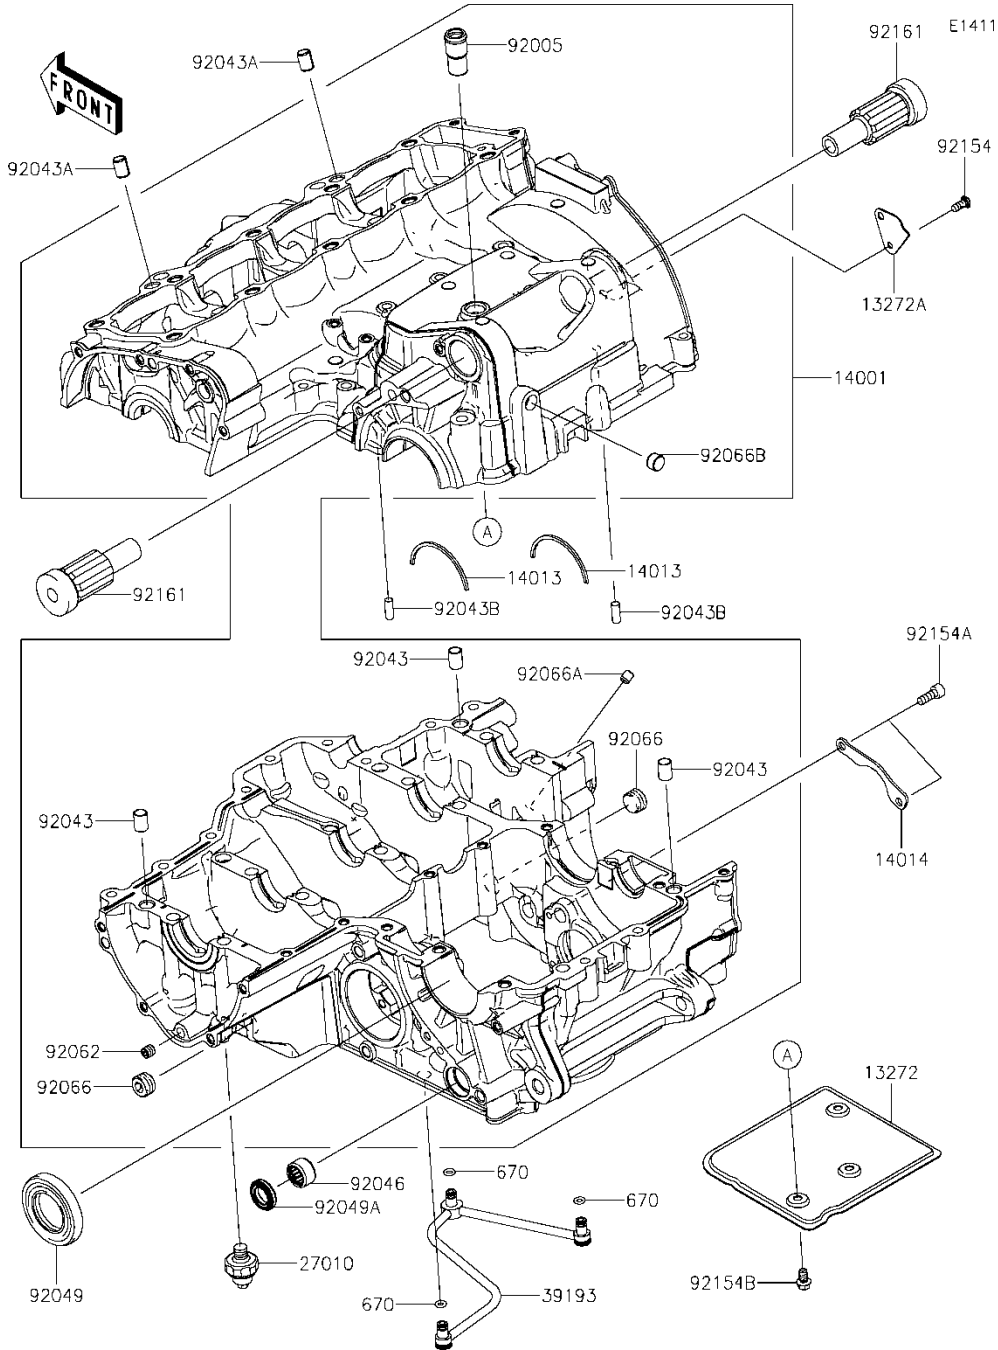

'20 ZX1002 KLF/KLFA

K14. Crankcase

Ref. No.	Part No.	Description	Spec Code	Quantity			
				'20	'20		
				KLF	KLFA		
13272	13272-0698	PLATE,BREATHER,UPP		1	1		
13272A	13272-0699	PLATE,BREATHER,SIDE		1	1		
14001	14001-0708	SET-CRANKCASE		1	1		
14013	14013-1051	RING-POSITION		2	2		
14014	14014-0036	PLATE-POSITION		1	1		
27010	27010-1313	SWITCH,OIL PRESSURE		1	1		
39193	39193-0054	PIPE-OIL		1	1		
92005	92005-1238	FITTING,BREATHER		1	1		
92043	92043-1037	PIN,DOWEL,10X14		3	3		
92043A	92043-1264	PIN,8.2X10X14		2	2		
92043B	92043-1690	PIN,6X16		2	2		
92046	92046-0043	BEARING-NEEDLE,HK1412FM		1	1		
92049	92049-1474	SEAL-OIL,TC32578		1	1		
92049A	92049-1520	SEAL-OIL,TC14245		1	1		
92062	92062-0046	NOZZLE		1	1		
92066	92066-0836	PLUG		2	2		
92066A	92066-1012	PLUG,OIL LINE,7.2X8		1	1		
92066B	92066-1110	PLUG		1	1		
92154	92154-0299	BOLT,TORX,5X12		1	1		
92154A	92154-0484	BOLT,SOCKET,6X16		2	2		
92154B	92154-1887	BOLT,FLANGED,6X10		3	3		
92161	92161-0801	DAMPER		2	2		
670	670D1505	O RING		3	3