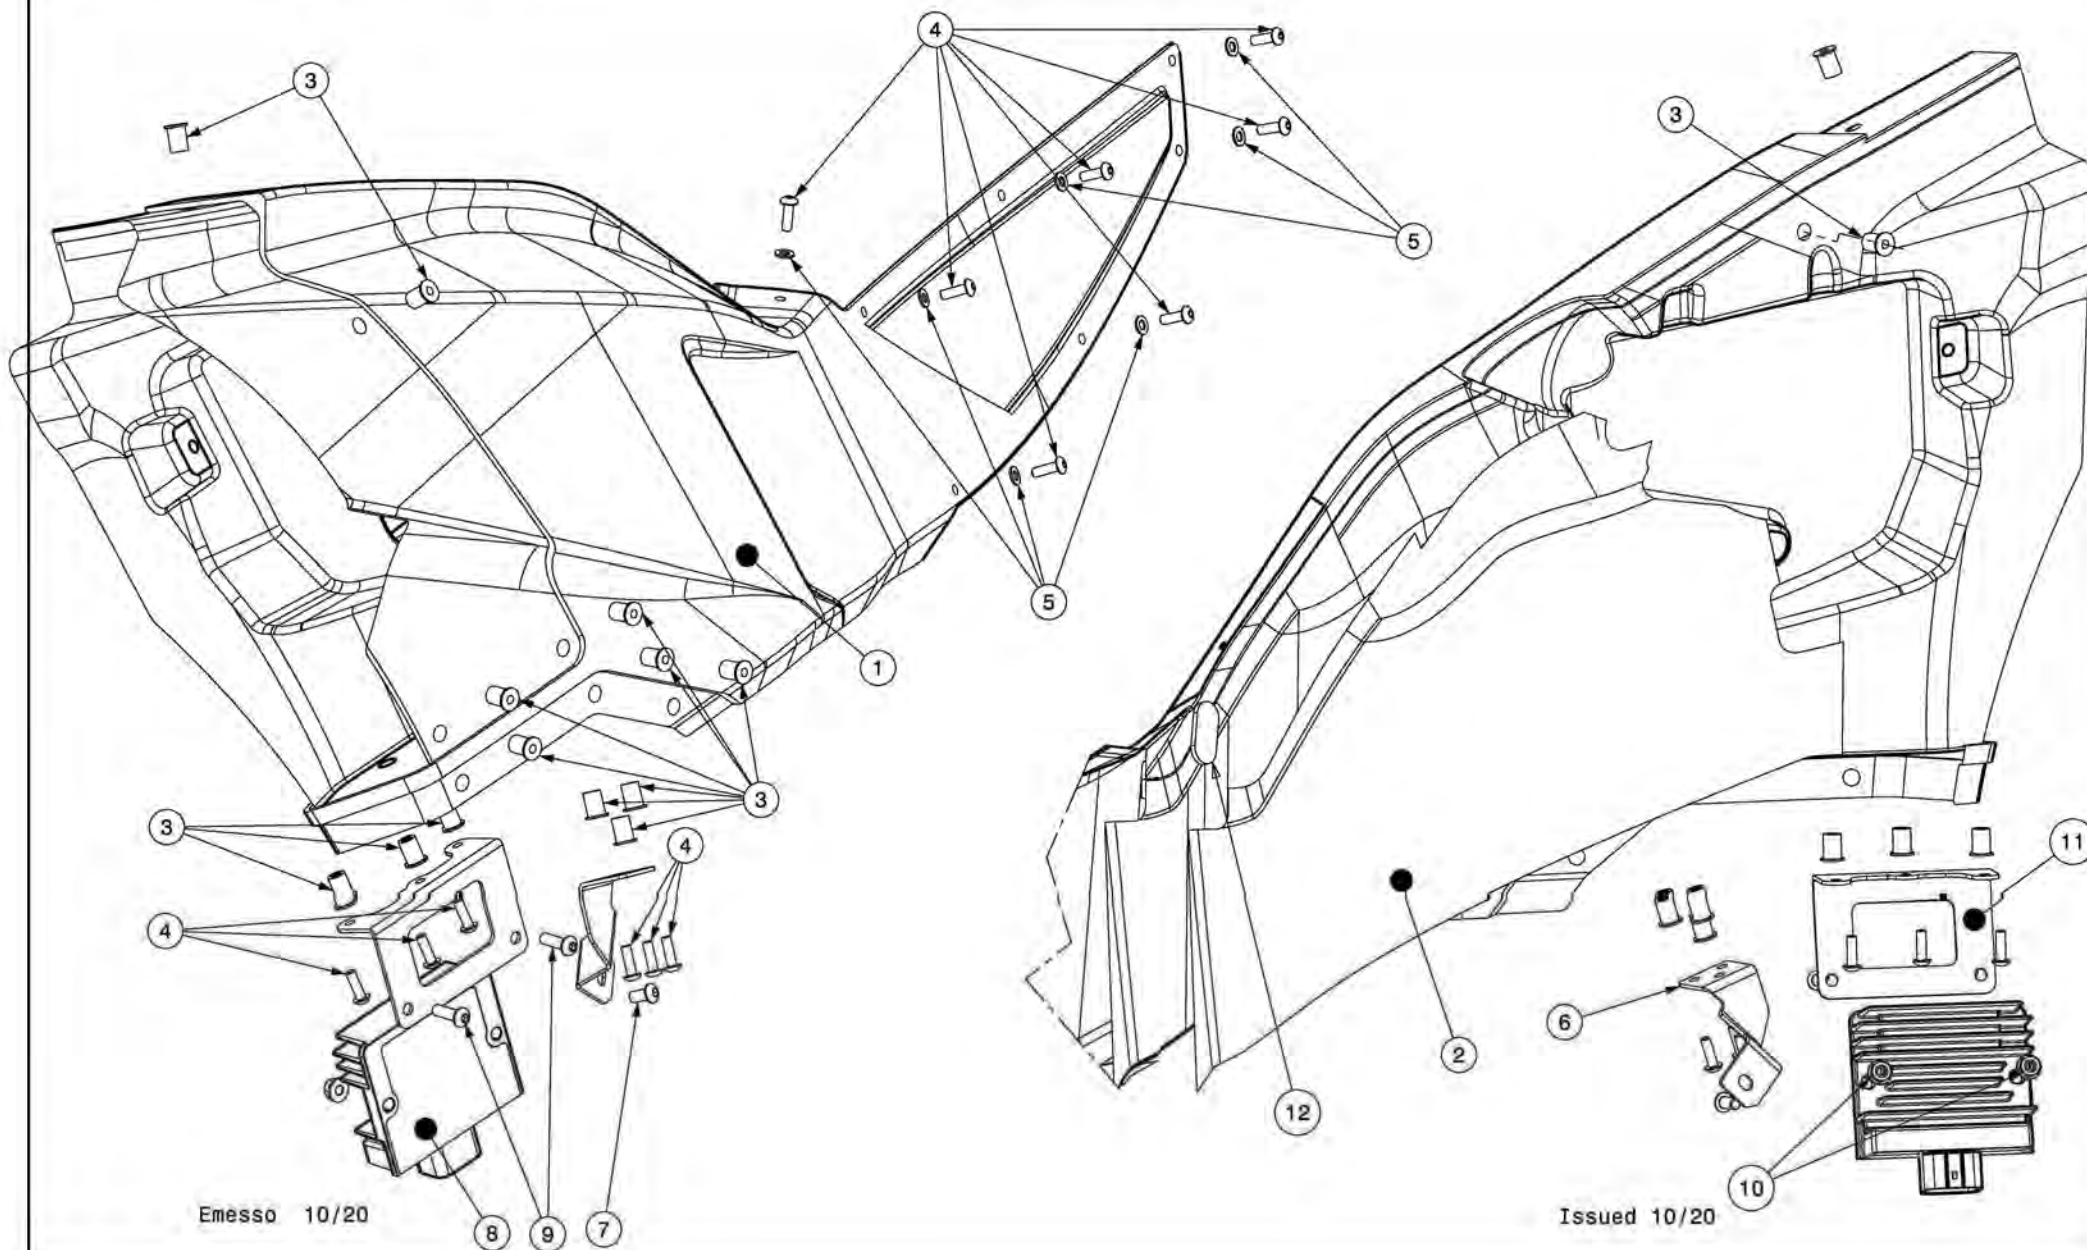

TAVOLA
DRAWING

19 Left body

Emesso 10/20

Issued 10/20

Ref No	Part No	Description	Q.Ty	Reference
1	508870070	left air intake radiator	1	
2	508870550	Heat protector left	1	
3	215000910	Velnut M5	13	
4	201030147	Screw M5X16	13	
5	215000003	Washer d5-D10-SP1	7	
6	508870390	Bracket	1	
7	201030148	Screw M6X12	1	
8	21066-0756	Rectifier	1	Kawasaki
9	201030150	Screw M6X20	2	
10	202090017	Nut M6	2	
11	508890060	Bracket	1	
12	508270460	Sticker	1