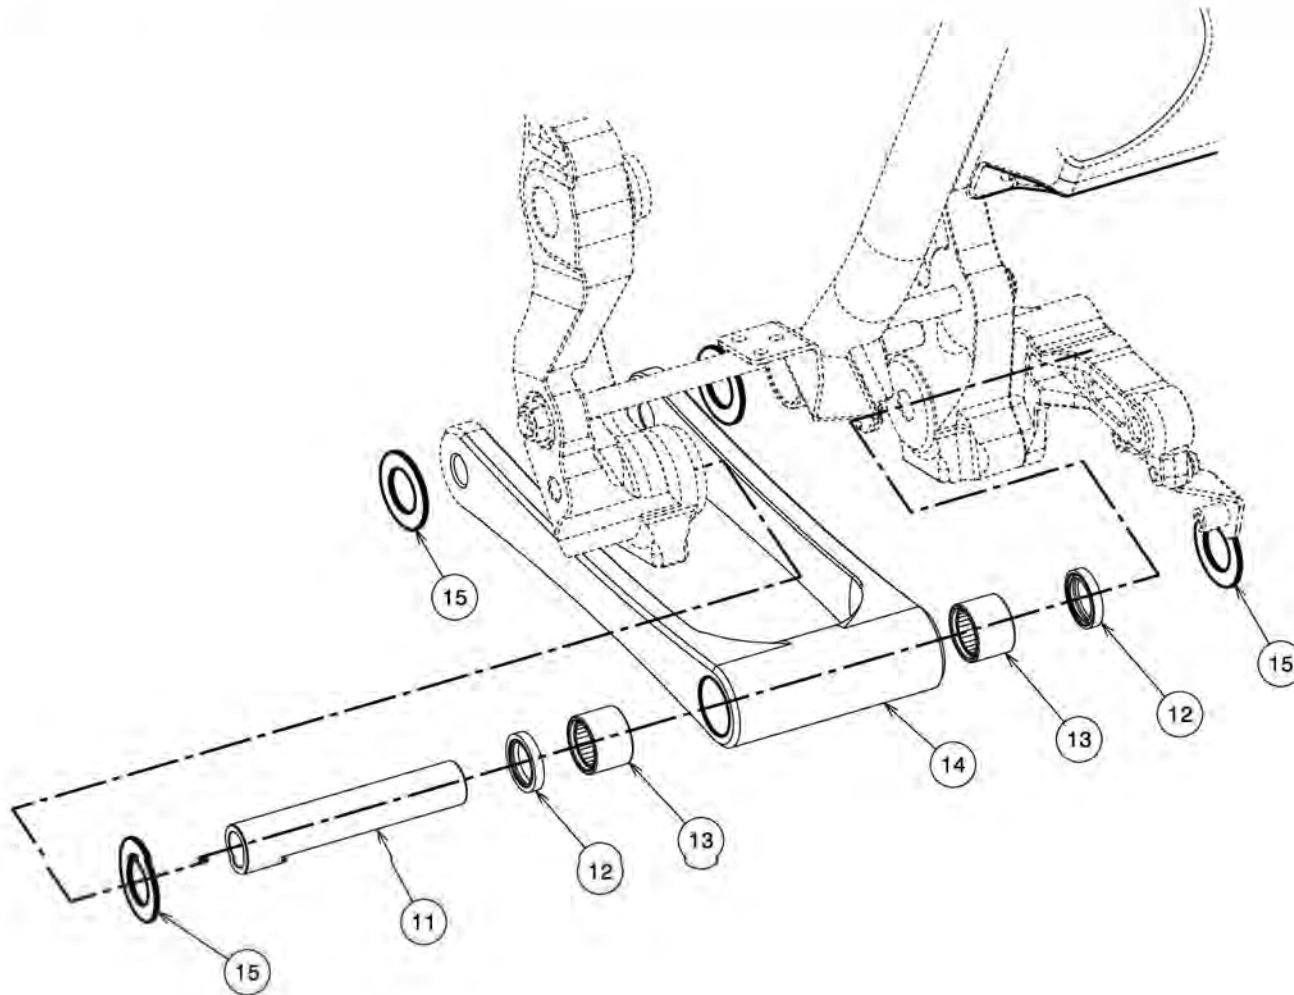

4 Rear suspension

TAVOLA
DRAWING

4 Rear suspension

Ref No	Part No	Description	Quantity	Reference
11	508862090	Spacer d12-D18-L100	1	
12	92049-1225	Seal oil	2	Kawasaki
13	92046-1272	Needle bearings	2	Kawasaki
14	508862140	Tie rod with bearings and seals	1	
15	203020040	Washer	4	