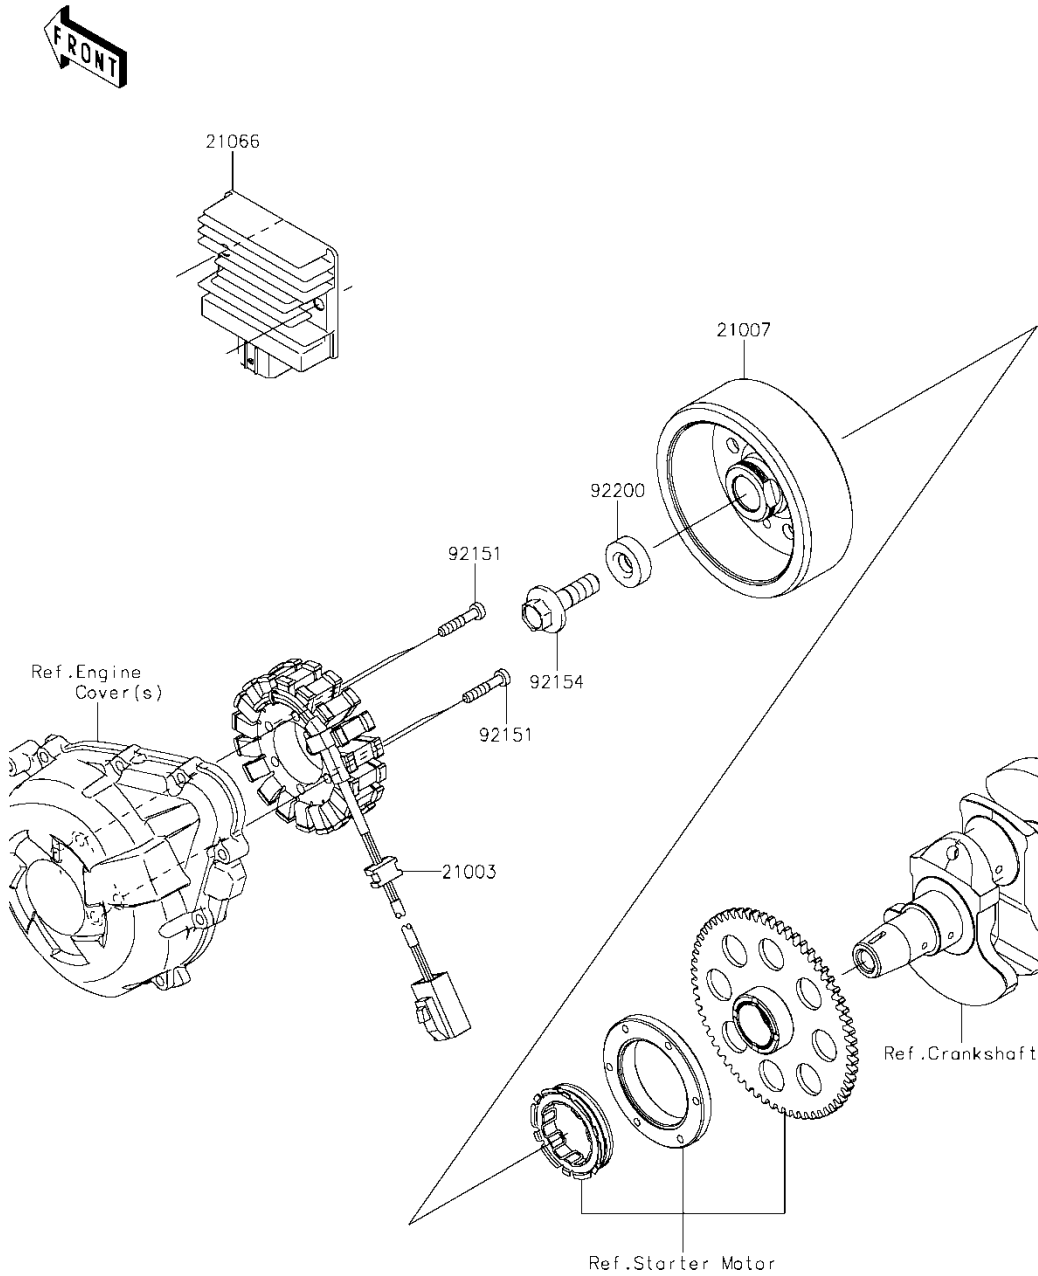

E1810

K23. Generator

Ref. No.	Part No.	Description	Spec Code	Quantity			
				'20	'20		
				KLF	KLFA		
21003	21003-0198	STATOR		1	1		
21007	21007-0691	ROTOR		1	1		
21066	21066-0756	REGULATOR-VOLTAGE		1	1		
92151	92151-1626	BOLT, 6X30		4	4		
92154	92154-2650	BOLT, FLANGED, 12X40		1	1		
92200	92200-0369	WASHER 12X34X9		1	1		