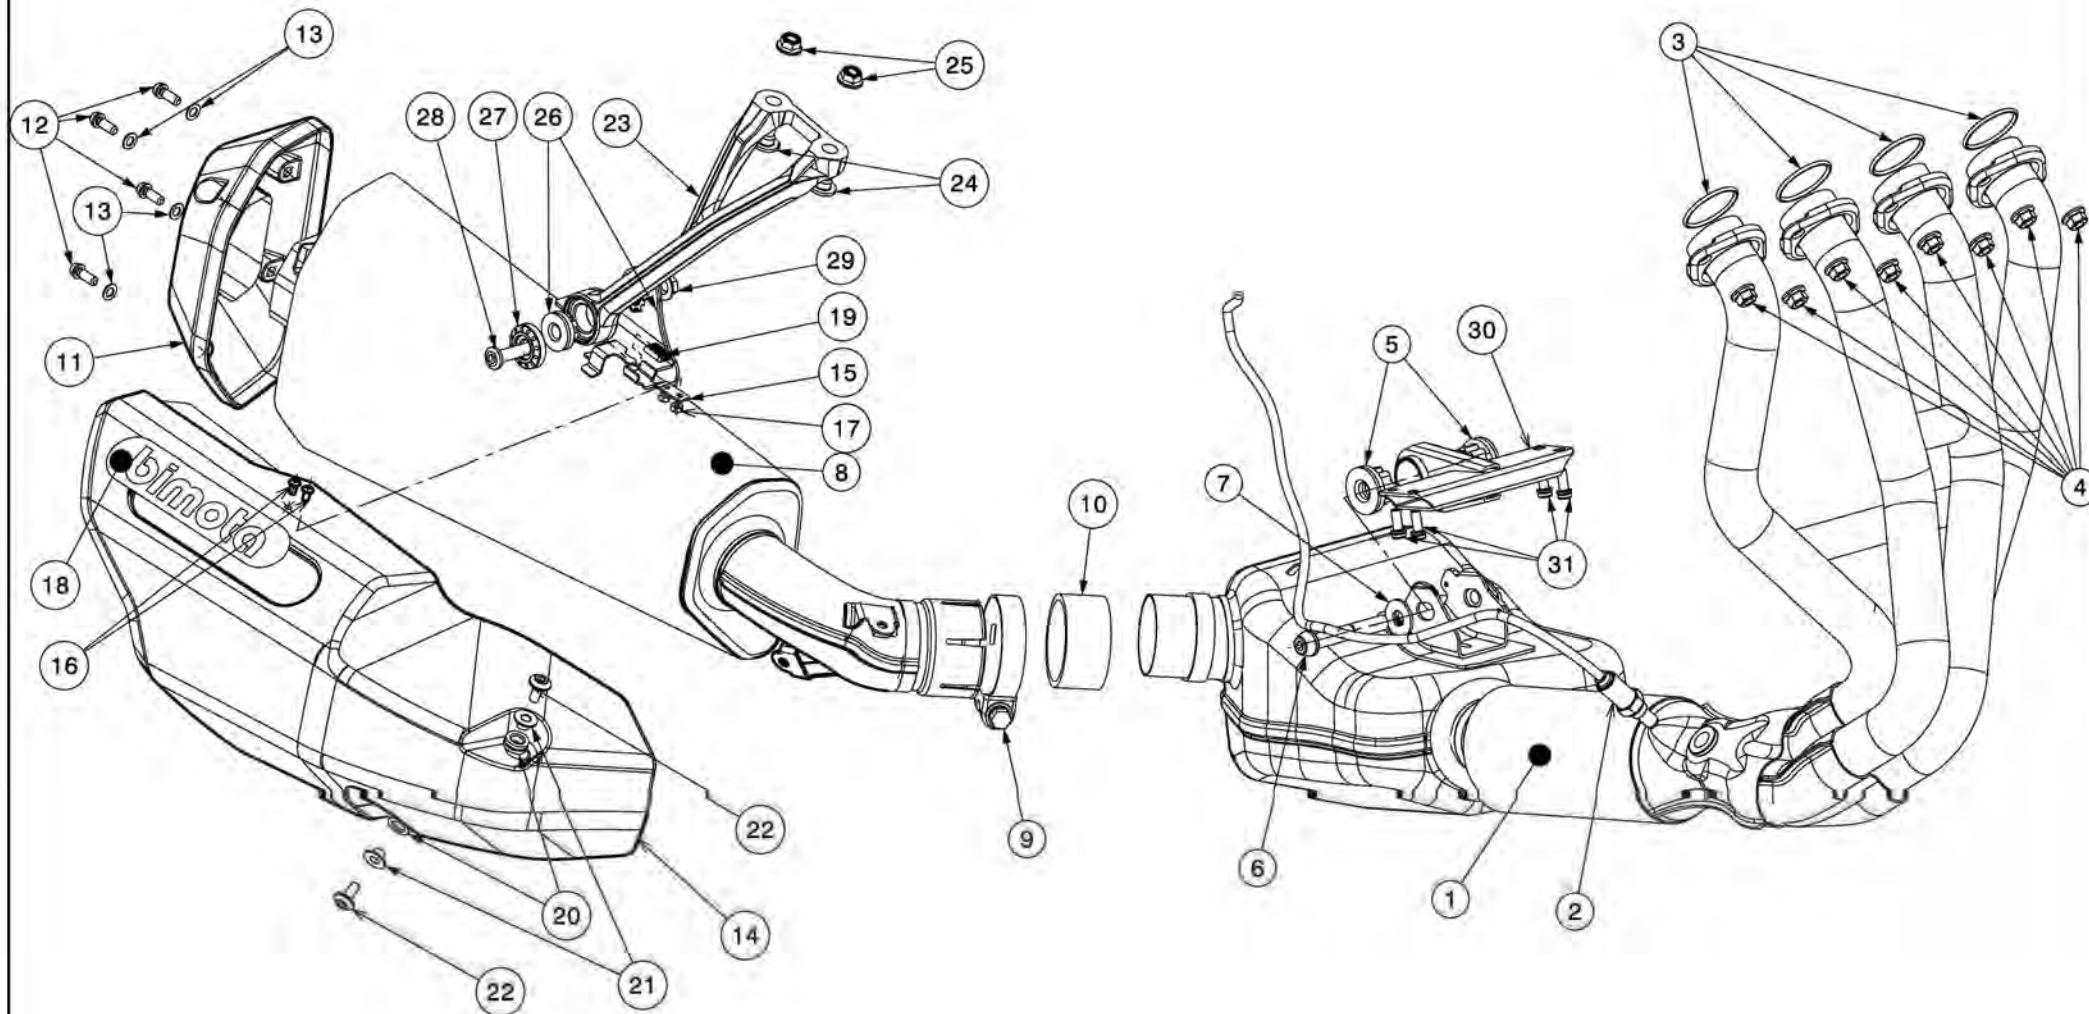

TAVOLA
DRAWING

15 Exhaust System

TAVOLA
DRAWING

15 Exhaust System

Ref No	Part No	Description	Quantity	Reference
1	508815010	Primary Assy Pipes	1	
2	21176-0932	Sensor	1	Kawasaki
3	11061-1373	Gasket	4	Kawasaki
4	92210-0076	Nut	8	Kawasaki
5	92092-1081	Rubber	2	Kawasaki
6	92154-2642	Nut	1	Kawasaki
7	92200-1377	Washer	1	Kawasaki
8	508815080	Silencer	1	
9	92171-0683	Clamp	1	Kawasaki
10	11061-0448	Gasket	1	Kawasaki
11	508815140	Rear Silencer Cover	1	
12	92154-1454	Nut	4	Kawasaki
13	410S0600	Washer	4	Kawasaki
14	508815090	Lateral Silencer Cover	1	
15	508815180	Bracket	1