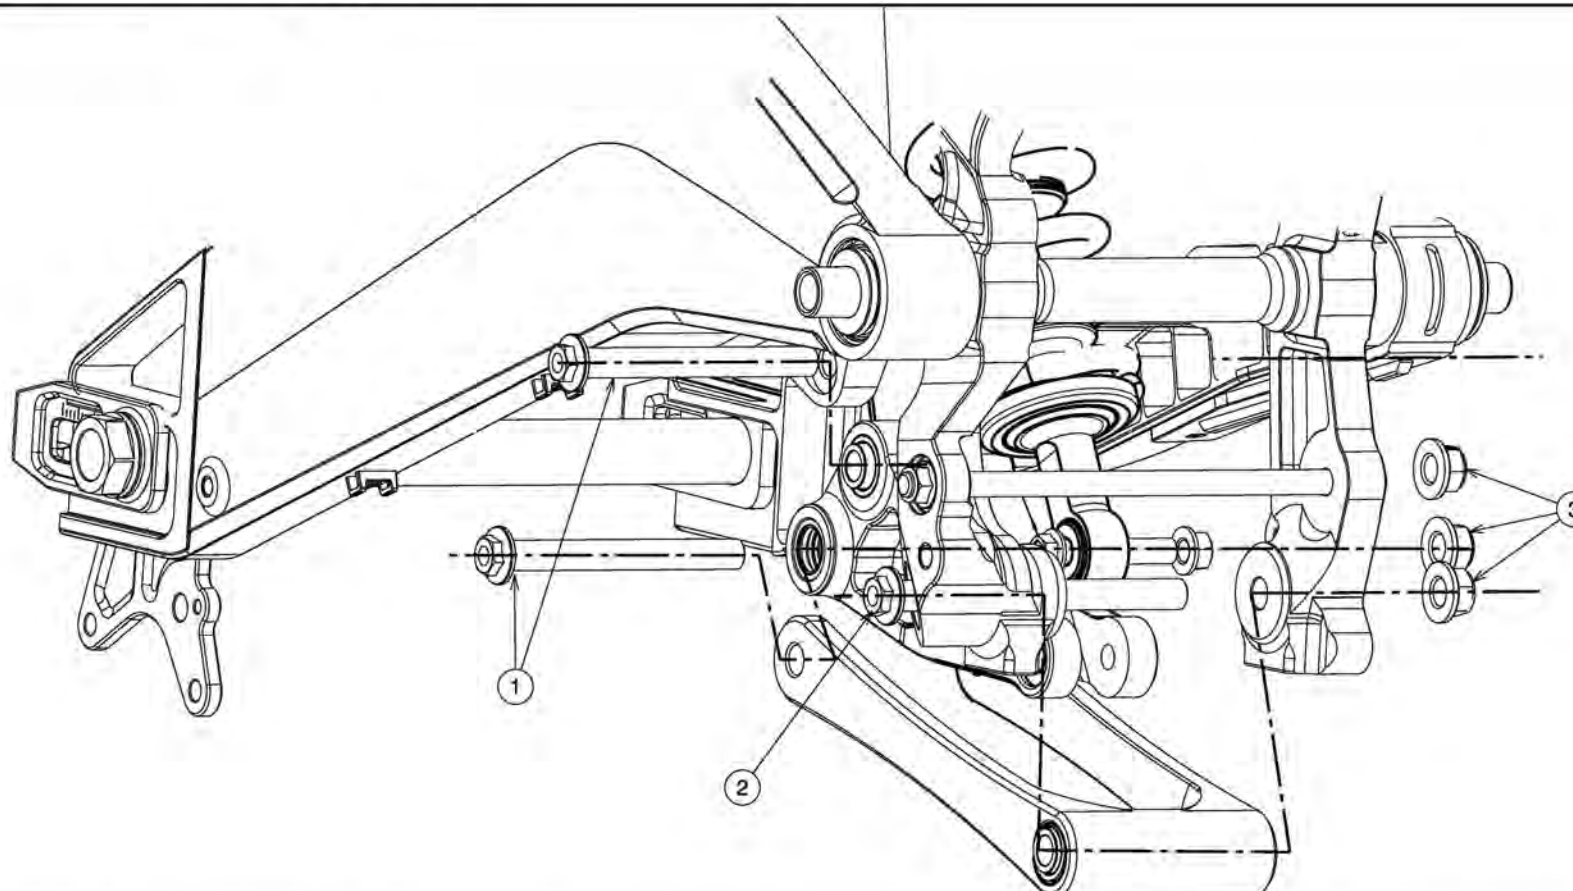

TAVOLA
DRAWING

4 Rear suspension

Ref No	Part No	Description	Quantity	Reference
1	508862100	Screw M12X1,25-L112	2	
2	508862110	Screw M12X1,25-L135	1	
3	202090011	Nut M12x1,25	3