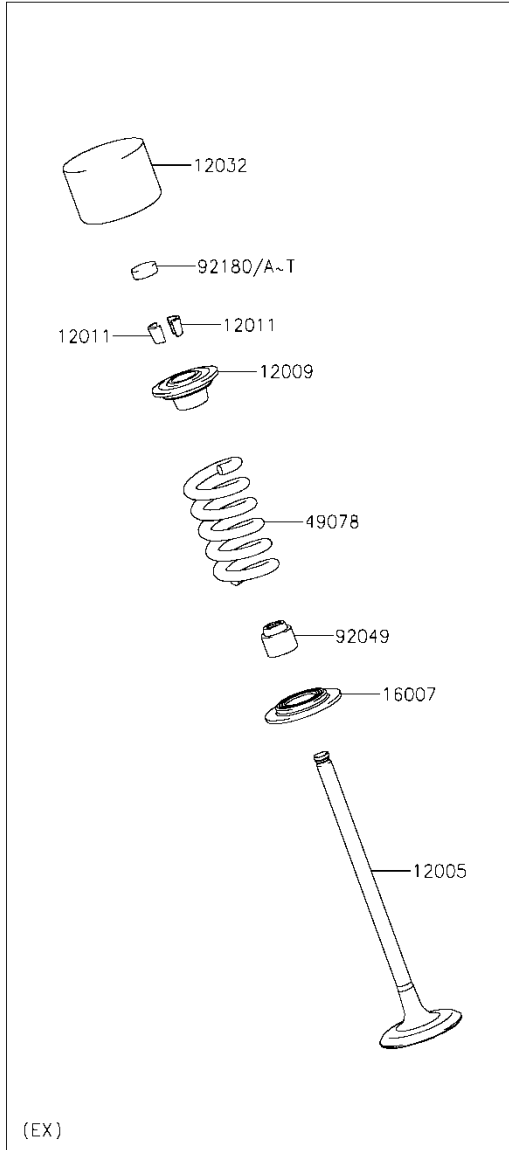

E1210

(EX)

(IN)

K6. Valve(s)

Ref. No.	Part No.	Description	Spec Code	Quantity			
				'20	'20		
				KLF	KLFA		
12004	12004-0747	VALVE-INTAKE		8	8		
12005	12005-0768	VALVE-EXHAUST		8	8		
12009	12009-1091	RETAINER-VALVE SPRING		16	16		
12011	12011-1053	COLLET		32	32		
12032	12032-0009	TAPPET		16	16		
16007	16007-0034	SEAT-SPRING		16	16		
49078	49078-0073	SPRING-ENGINE VALVE		16	16		
92049	92049-1349	SEAL-OIL,VSB 4.3 7.5 5.3 8.3		16	16		
92180	92180-1014	SHIM,T=2.50		16	16		
92180A	92180-1016	SHIM,T=2.55		AR	AR		
92180B	92180-1018	SHIM,T=2.60		AR	AR		
92180C	92180-1020	SHIM,T=2.65		AR	AR		
92180D	92180-1022	SHIM,T=2.70		AR	AR		
92180E	92180-1024	SHIM,T=2.75		AR	AR		
92180F	92180-1026	SHIM,T=2.80		AR	AR		
92180G	92180-1028	SHIM,T=2.85		AR	AR		
92180H	92180-1030	SHIM,T=2.90		AR	AR		
92180I	92180-1032	SHIM,T=2.95		AR	AR		
92180J	92180-1034	SHIM,T=3.00		AR	AR		
92180K	92180-1036	SHIM,T=3.05		AR	AR		
92180L	92180-1038	SHIM,T=3.10		AR	AR		
92180M	92180-1040	SHIM,T=3.15		AR	AR		
92180N	92180-1042	SHIM,T=3.20		AR	AR		
92180O	92180-1044	SHIM,T=3.25		AR	AR		
92180P	92180-1046	SHIM,T=3.30		AR	AR		
92180Q	92180-1048	SHIM,T=3.35		AR	AR		
92180R	92180-1050	SHIM,T=3.40		AR	AR		
92180S	92180-1052	SHIM,T=3.45		AR	AR		
92180T	92180-1054	SHIM,T=3.50		AR	AR