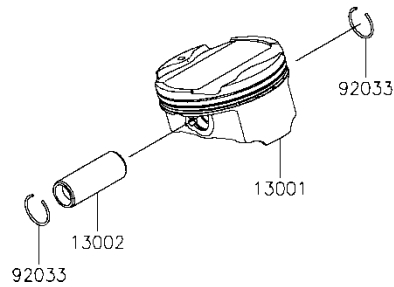

K3. Cylinder/Piston(s)

E1120

Ref. No.	Part No.	Description	Spec Code	Quantity			
				'20	'20		
				KLF	KLFA		
11005	11005-0713	CYLINDER-ENGINE		1	1		
11061	11061-0402	GASKET,CYLINDER BASE		1	1		
13001	13001-0799	PISTON-ENGINE		4	4		
13002	13002-0004	PIN-PISTON		4	4		
13008	13008-0588	RING-SET-PISTON		4	4		
92033	92033-1054	RING-SNAP		8	8