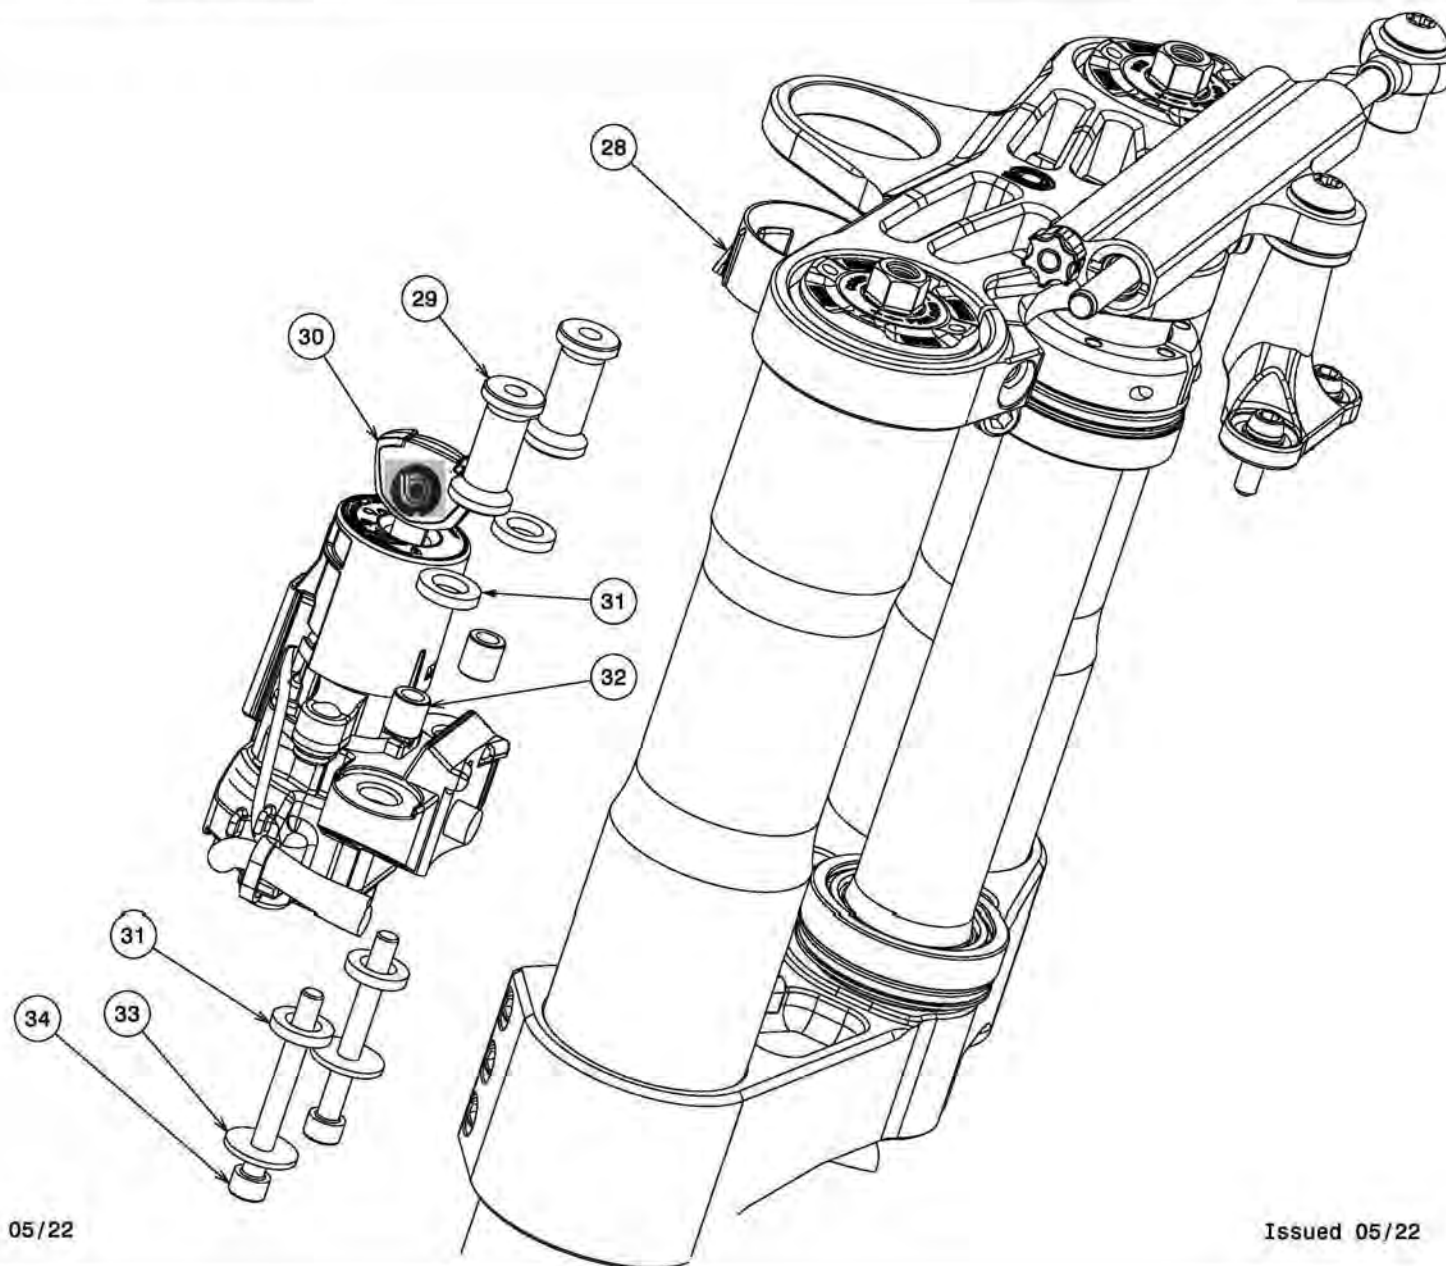

TAVOLA
DRAWING

2 Front Suspension

TAVOLA
DRAWING

2 Front Suspension

TAVOLA
DRAWING

2 Front Suspension

Ref No	Part No	Description	Quantity	Reference
1	11056-4360	Bracket	1	Kawasaki
2	410AB0600	Washer	2	Kawasaki
3	92154-1564	Bolt M6x18	2	Kawasaki
4	92152-0834	Collar	1	Kawasaki
5	92200-1727	Washer, 10.5X24X3.5	1	Kawasaki
6	410AA0800	Washer-Plain-small, 8MM	1	Kawasaki
7	92154-1897	Bolt M8X26	2	Kawasaki
8	508861040	Steering damper	1	
9	92045-1384	Ball bearings	2	Kawasaki
10	506161050	Dust cover	2	
11	204010052	O-Ring	2	
12	507761070	Ferrule	1	
13	201040142	Screw	1	
14	508261110	Screw	1	
15	201041039	Screw M6X22	6	
16	201041031	Screw M8X22	2	
17	508861080	Holder fork under	1	
19	201041006	Screw M6X16	2	
20	508861030	Support	1	
21	201041005	Screw M8x30	1	
22	508261120	Spacer	1	
23	508861020	Plate	1	