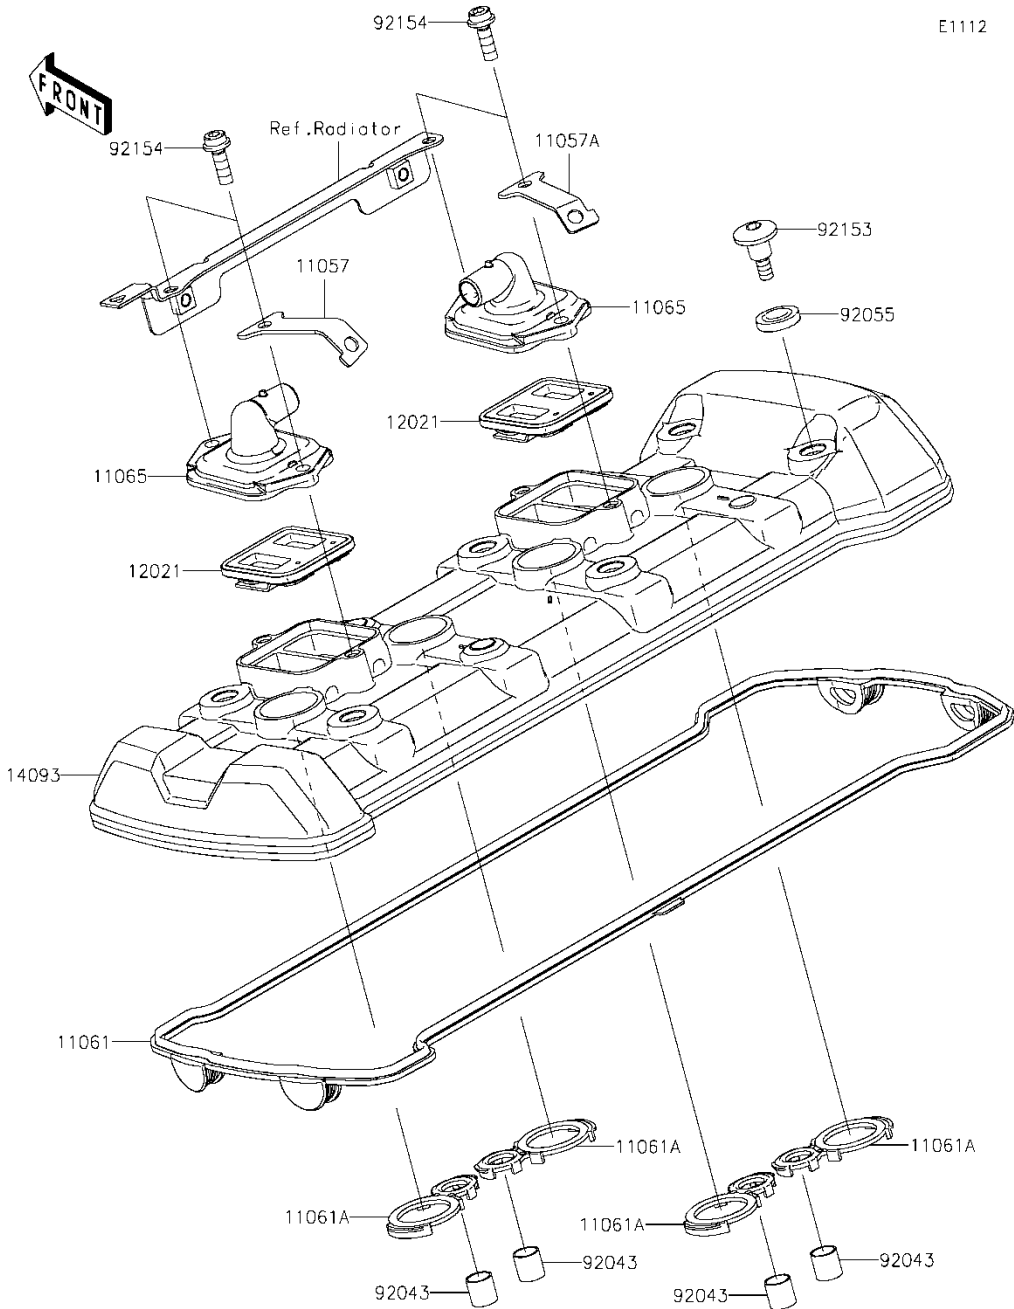

E1112

K2. Cylinder Head Cover

Ref. No.	Part No.	Description	Spec Code	Quantity			
				'20	'20		
				KLF	KLFA		
11057	11057-1712	BRACKET,LH		1	1		
11057A	11057-1713	BRACKET,RH		1	1		
11061	11061-0914	GASKET,HEAD COVER		1	1		
11061A	11061-1213	GASKET,SPARK PLUG		4	4		
11065	11065-0328	CAP,HEAD COVER		2	2		
12021	12021-0016	VALVE-ASSY-REED		2	2		
14093	14093-0562	COVER,HEAD		1	1		
92043	92043-4009	PIN,10.1X12X14		4	4		
92055	92055-0785	RING-O		6	6		
92153	92153-1779	BOLT,SOCKET,6X22.5		6	6		
92154	92154-0351	BOLT,SOCKET,6X18		4	4