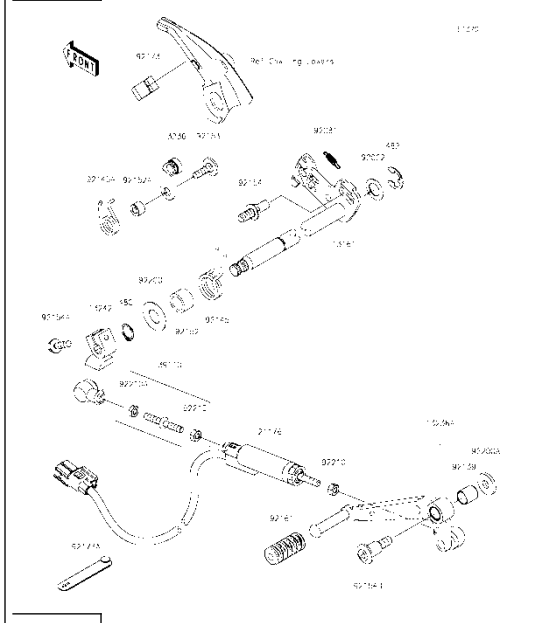

K13 Gear Change Mechanism