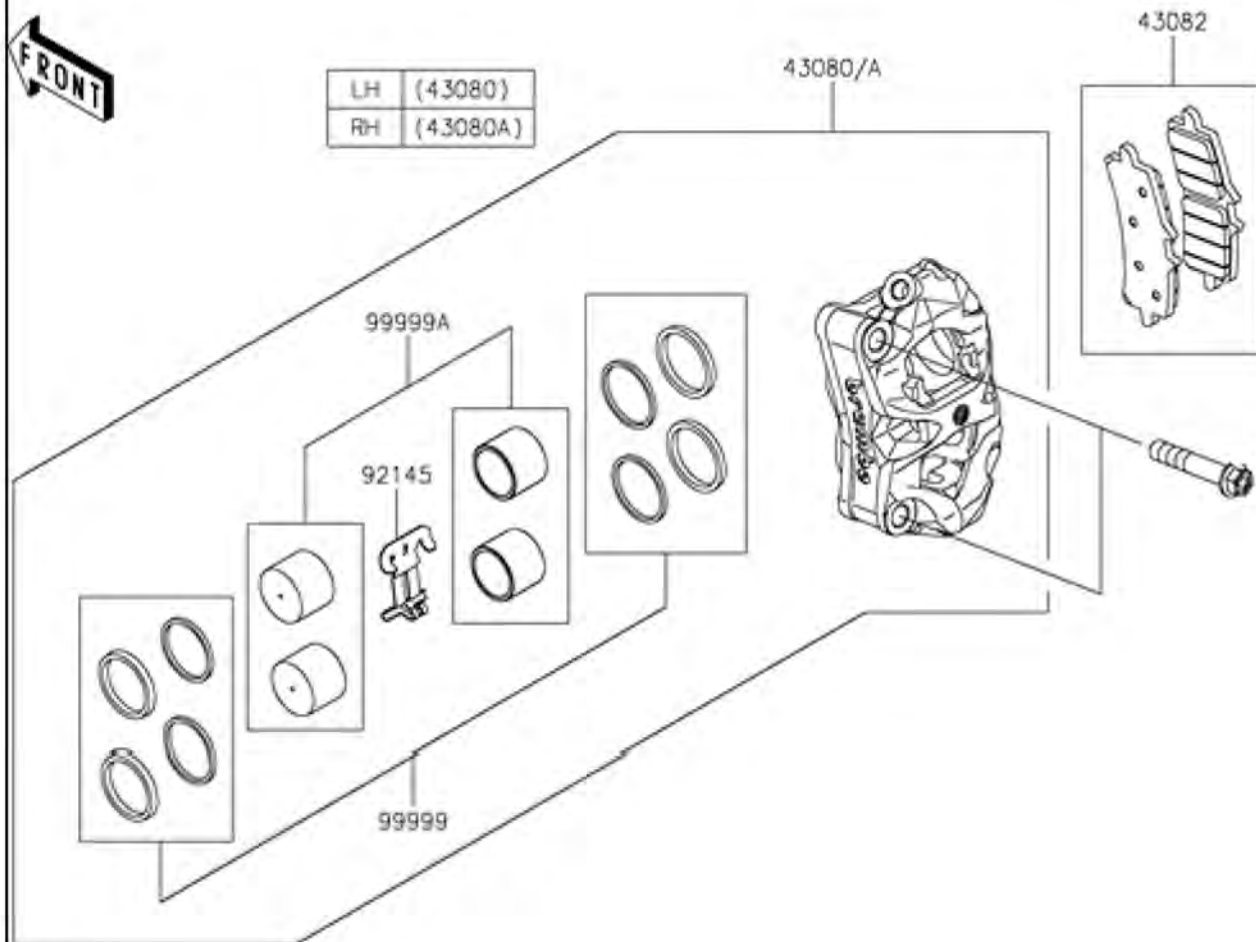

TAVOLA
DRAWING

1 Caliper assy

LH	(43080)
RH	(43080A)

43080/A

43082

43080	43080-0227	CALIPER-SUB-ASSY,FR,LH	1
43080A	43080-0228	CALIPER-SUB-ASSY,FR,RH	1
43082	43082-0190	PAD-ASSY-BRAKE	2
92145	92145-1892	SPRING	2
99999	99999-0557	KIT.,DUST SEAL	2
99999A	99999-0698	KIT.,CALIPER PISTON	2