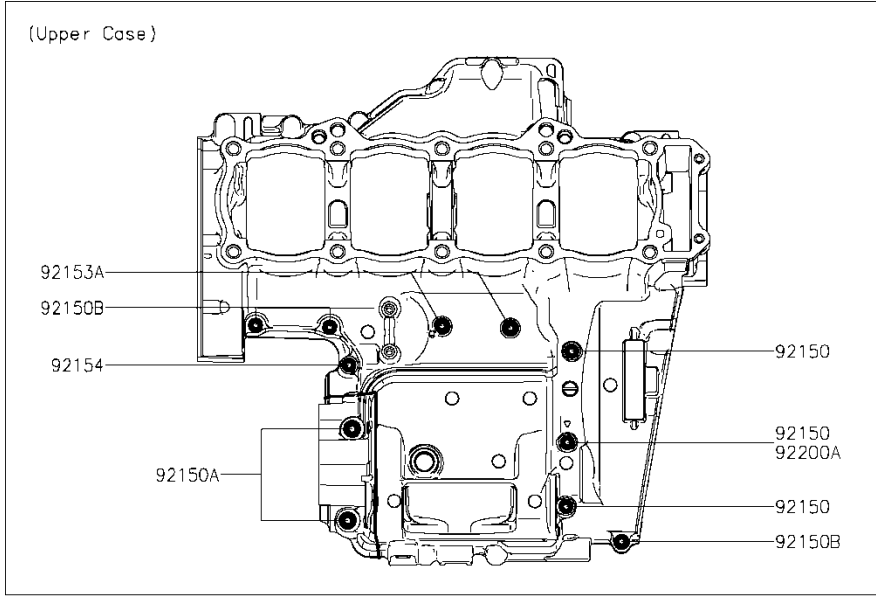

E1412

Ref. No.	Part No.	Description	Spec Code	Quantity			
				'20	'20		
				KLF	KLFA		
92150	92150-1251	BOLT,FLANGED,7X85		3	3		
92150A	92150-1483	BOLT,8X70		2	2		
92150B	92150-1794	BOLT,6X40		3	3		
92151	92151-1539	BOLT,FLANGED,7X45		8	8		
92153	92153-1045	BOLT,FLANGED,7X60		1	1		
92153A	92153-1637	BOLT,FLANGED,6X68		2	2		
92154	92154-0372	BOLT,FLANGED,7X50		3	3		
92154A	92154-2639	BOLT,FLANGED,9X100		4	4		
92154B	92154-2640	BOLT,FLANGED,9X90		6	6		
92200	92200-0115	WASHER,9.2X19X2.3		10	10		
92200A	92200-0556	WASHER		2	2