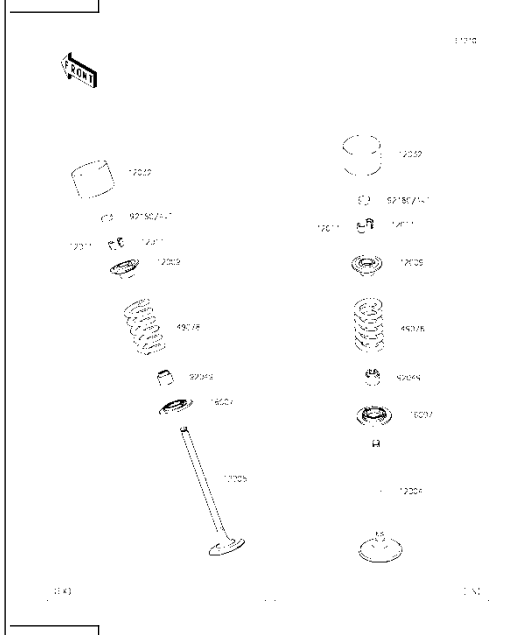

K6 Valve(s)