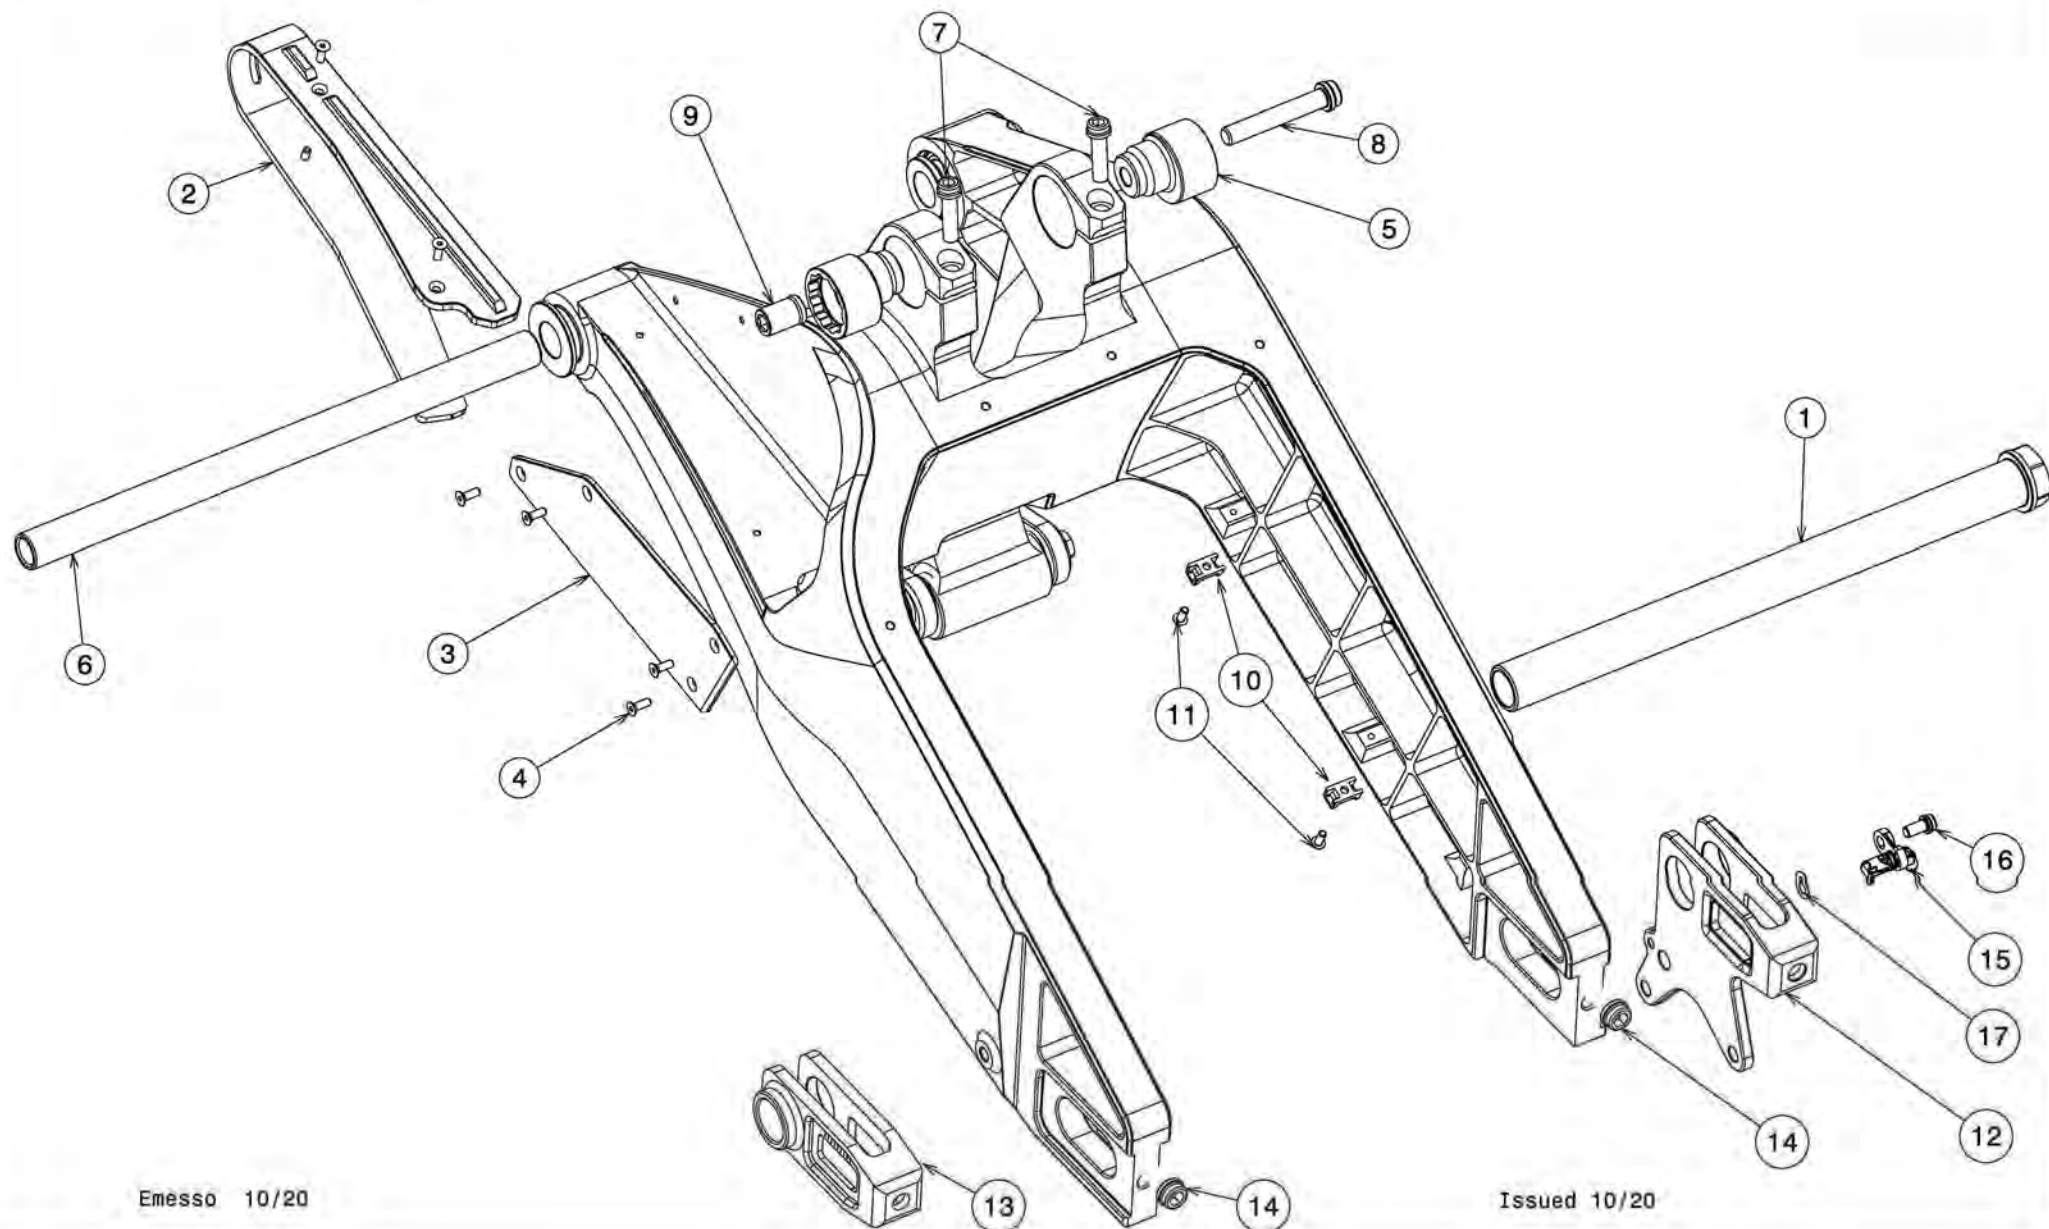

TAVOLA
DRAWING

4 Rear swingarm

TAVOLA
DRAWING

4 Rear swingarm

Ref No	Part No	Description	Quantity	Reference
1	508781040	Pin	1	
2	508863090	Pad	1	
3	508863100	Pad	1	
4	201050068	Screw	8	
5	508863110	Eccentric	2	
6	508863120	Pin	1	
7	201041005	Screw Tceif M8x30	2	
8	201041060	Screw M10x62x1.25 TCEI CZ chromiting	1	
9	508862020	Nut M10X1,25	1	
10	214000141	Plate	2	
11	201030110	Screw M4X10 Tbei	2	
12	508881090	Rh Chain tensioner	1	
13	506181070	Lh Chain tensioner	1	
14	201041064	Screw M10x1,25 L60	2	
15	21176-0924	Sensor	1	Kawasaki Sx 1000
16	201041017	Screw Tcei M6x12	1	
17	215001191	Washer	1