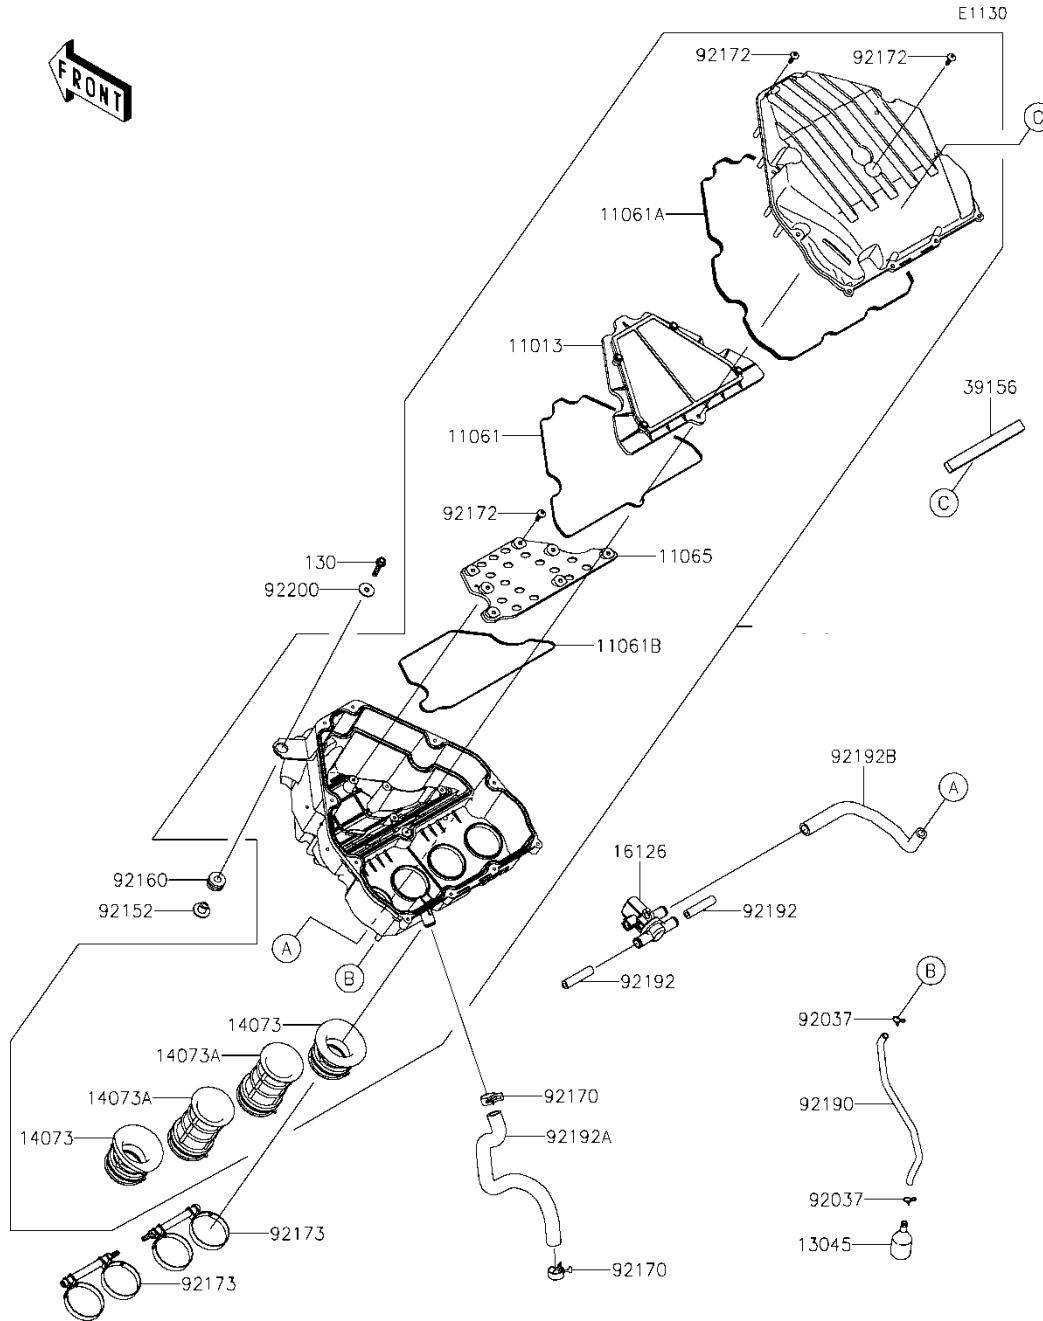

Ref. No.	Part No.	Description	Spec Code	Quantity			
				'20	'20		
				KLF	KLFA		
11013	11013-0712	ELEMENT-AIR FILTER		1	1		
11061	11061-0405	GASKET,ELEMENT		1	1		
11061A	11061-0406	GASKET,CASE		1	1		
11061B	11061-0424	GASKET		1	1		
11065	11065-1332	CAP		1	1		
13045	13045-1057	RECEIVER-OIL		1	1		
14073	14073-0953	DUCT,#1&#4		2	2		
14073A	14073-0960	DUCT,#2&#3		2	2		
16126	16126-0745	VALVE,AIR SWITCHING		1	1		
39156	39156-2569	PAD,15X145X10		1	1		
92037	92037-1712	CLAMP		2	2		
92152	92152-0547	COLLAR,6.5X10.5X13.1		1	1		
92160	92160-1162	DAMPER		1	1		
92170	92170-1060	CLAMP		2	2		
92172	92172-0483	SCREW,TAPPING,5X20		18	18		
92173	92173-2242	CLAMP		2	2		
92190	92190-1253	TUBE,6X9X300		1	1		
92192	92192-0843	TUBE,HEAD-ASWV		2	2		
92192A	92192-0845	TUBE,BLOWBY		1	1		
92192B	92192-1913	TUBE,ASWV-A/C		1	1		
92200	92200-1087	WASHER,6.5X22X1.6		1	1		
130	130BB0630	BOLT-FLANGED,6X30		1	1