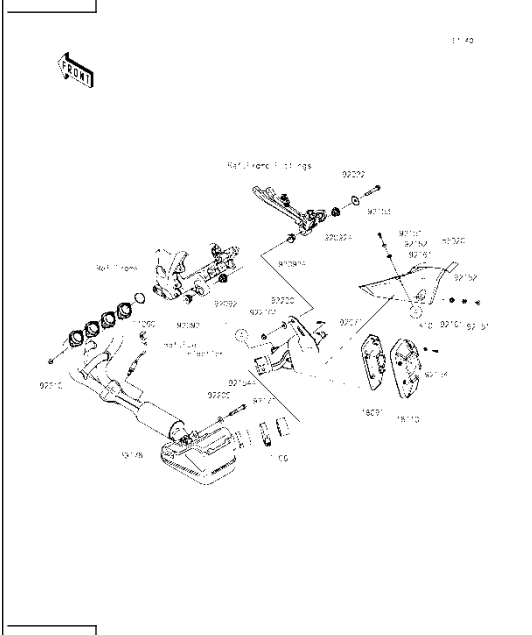

K5 Muffler(s)