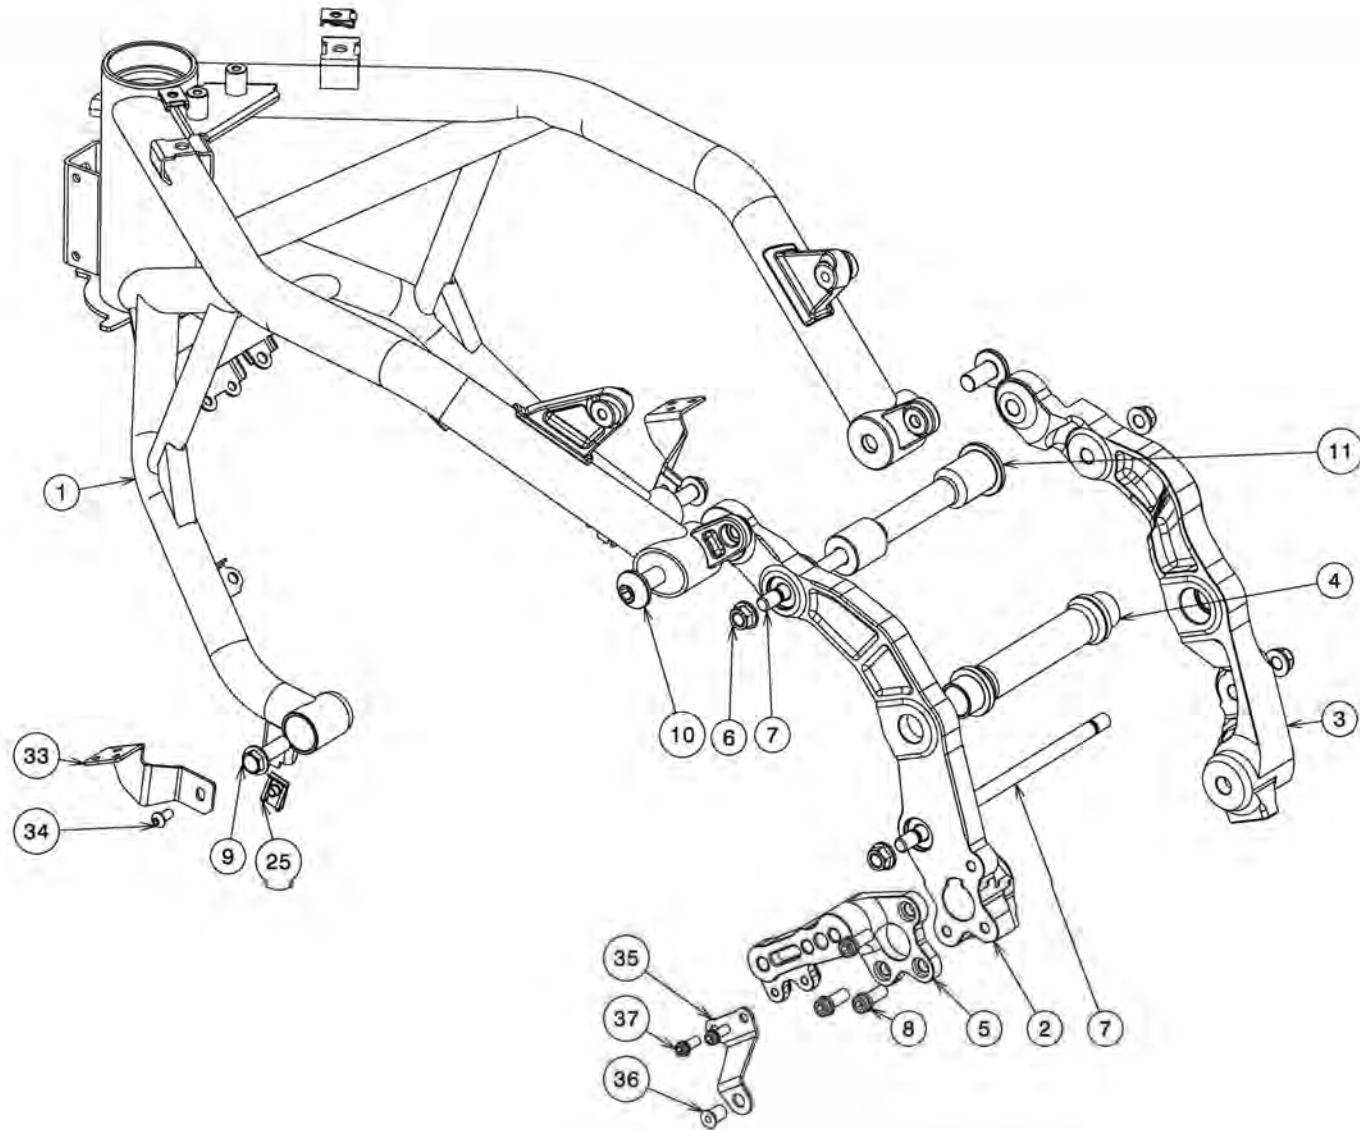

TAVOLA
DRAWING

2 Front Suspension

Ref No	Part No	Description	Quantity	Reference
24	508861920	Plate	1	
25	201041057	Screw M5X8	1	
26	201041038	Screw M6X14	1	
27	202090017	Nut	1	
28	92161 - 1506	Damper	1	Kawasaki
29	508890030	Spacer	2	
30	508890330	Switch assy with logo (includes 2 keys and tank lock)	1	
31	92161 - 1507	Damper	4	Kawasaki
32	508890040	Spacer	2	
33	92200 - 0212	Washer	2	Kawasaki
34	201040163	Screw	2	

3 Frame