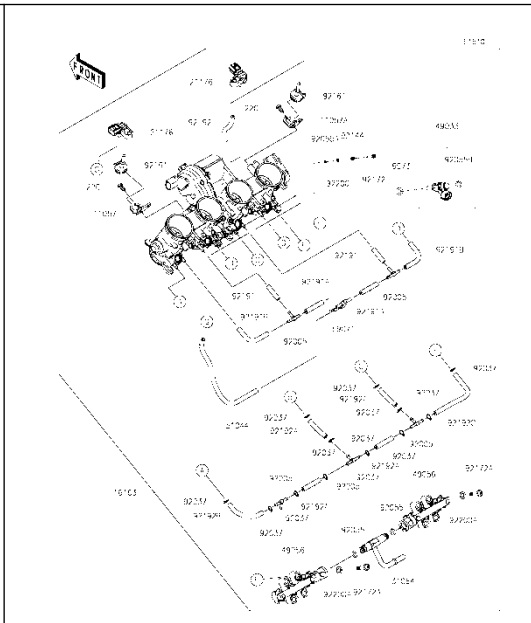

K18 Throttle