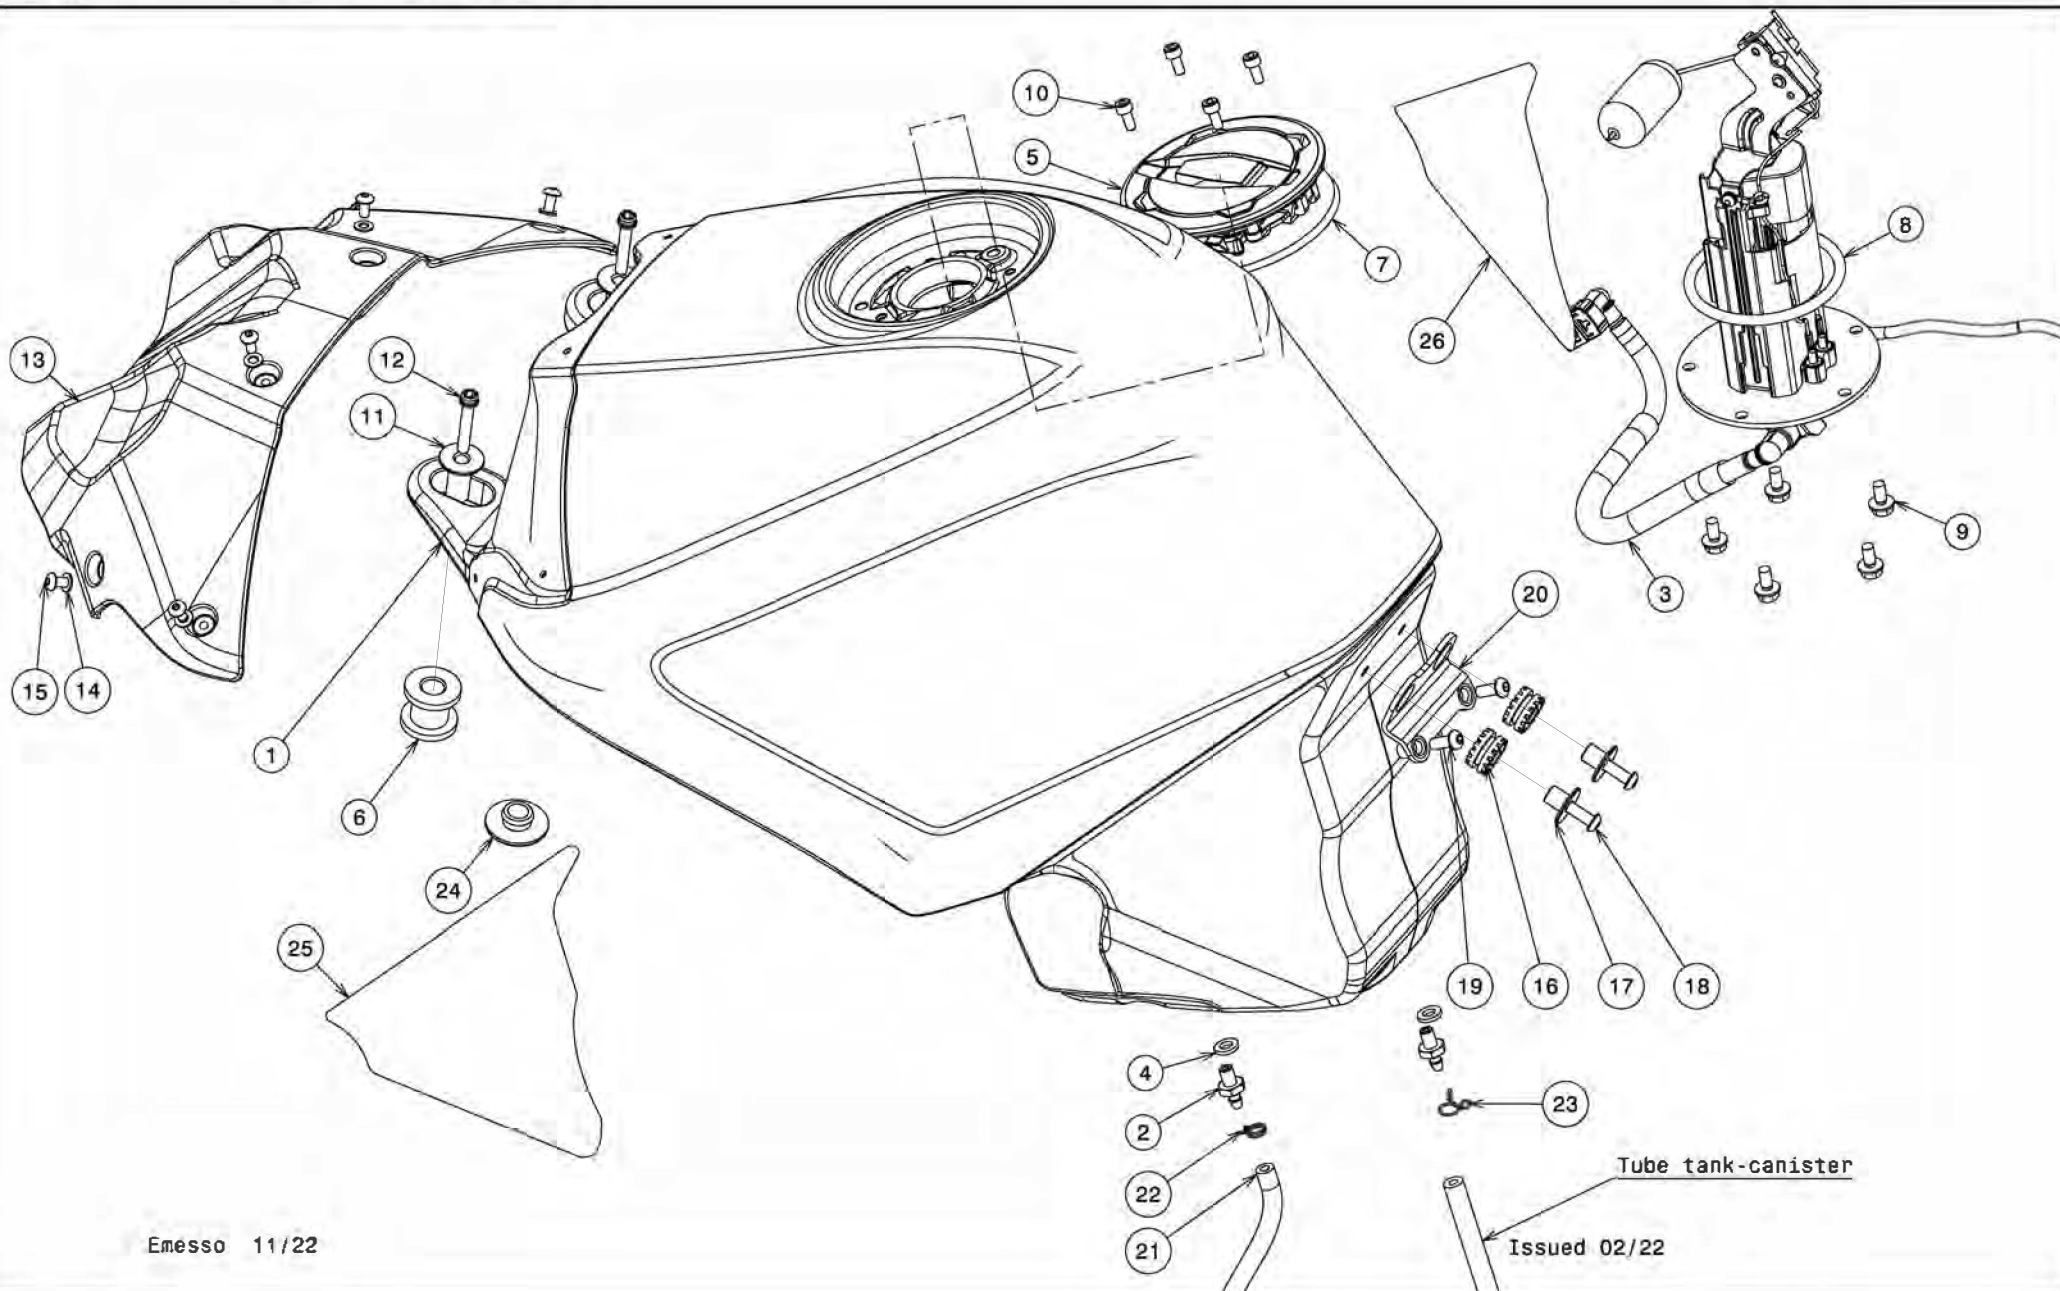

TAVOLA
DRAWING

17 Fuel tank group

TAVOLA
DRAWING

17 Fuel tank group

Ref. No	Part No	Description	Q.tà	Reference
1	508872010	Fuel Tank	1	
2	506172060	Junction	2	
3	49040-0727	Pump fuel	1	Kawasaki
4	204010002	Oring	2	
5	51049-0735	cap	1	Kawasaki
6	508872020	Damper	2	
7	92093-1030	Seal	1	Kawasaki
8	670E5075	O-ring	1	Kawasaki
9	92154-1848	Bolt	5	Kawasaki
10	120CA0512	Bolt	4	Kawasaki
11	508872030	Spacer	2	Kawasaki
12	201041035	Screw	2	
13	508870060	Cover air box	1	
14	215000003	Washer	6	
15	201030146	Screw	6	
16	216000075	Damper	2	
17	506199080	Bush	2	
18	201030150	Screw	2	
19	201030149	Screw	2	
20	508872060	Plate	1	
21	508872080	Tube	1	
22	216000193	Clamp	1	
23	92037-1712	Clamp	1	Kawasaki
24	214020000	Damper	2	
25	508872090	Left tank protection sticker	1	
26	508872100	Right tank protection sticker	1