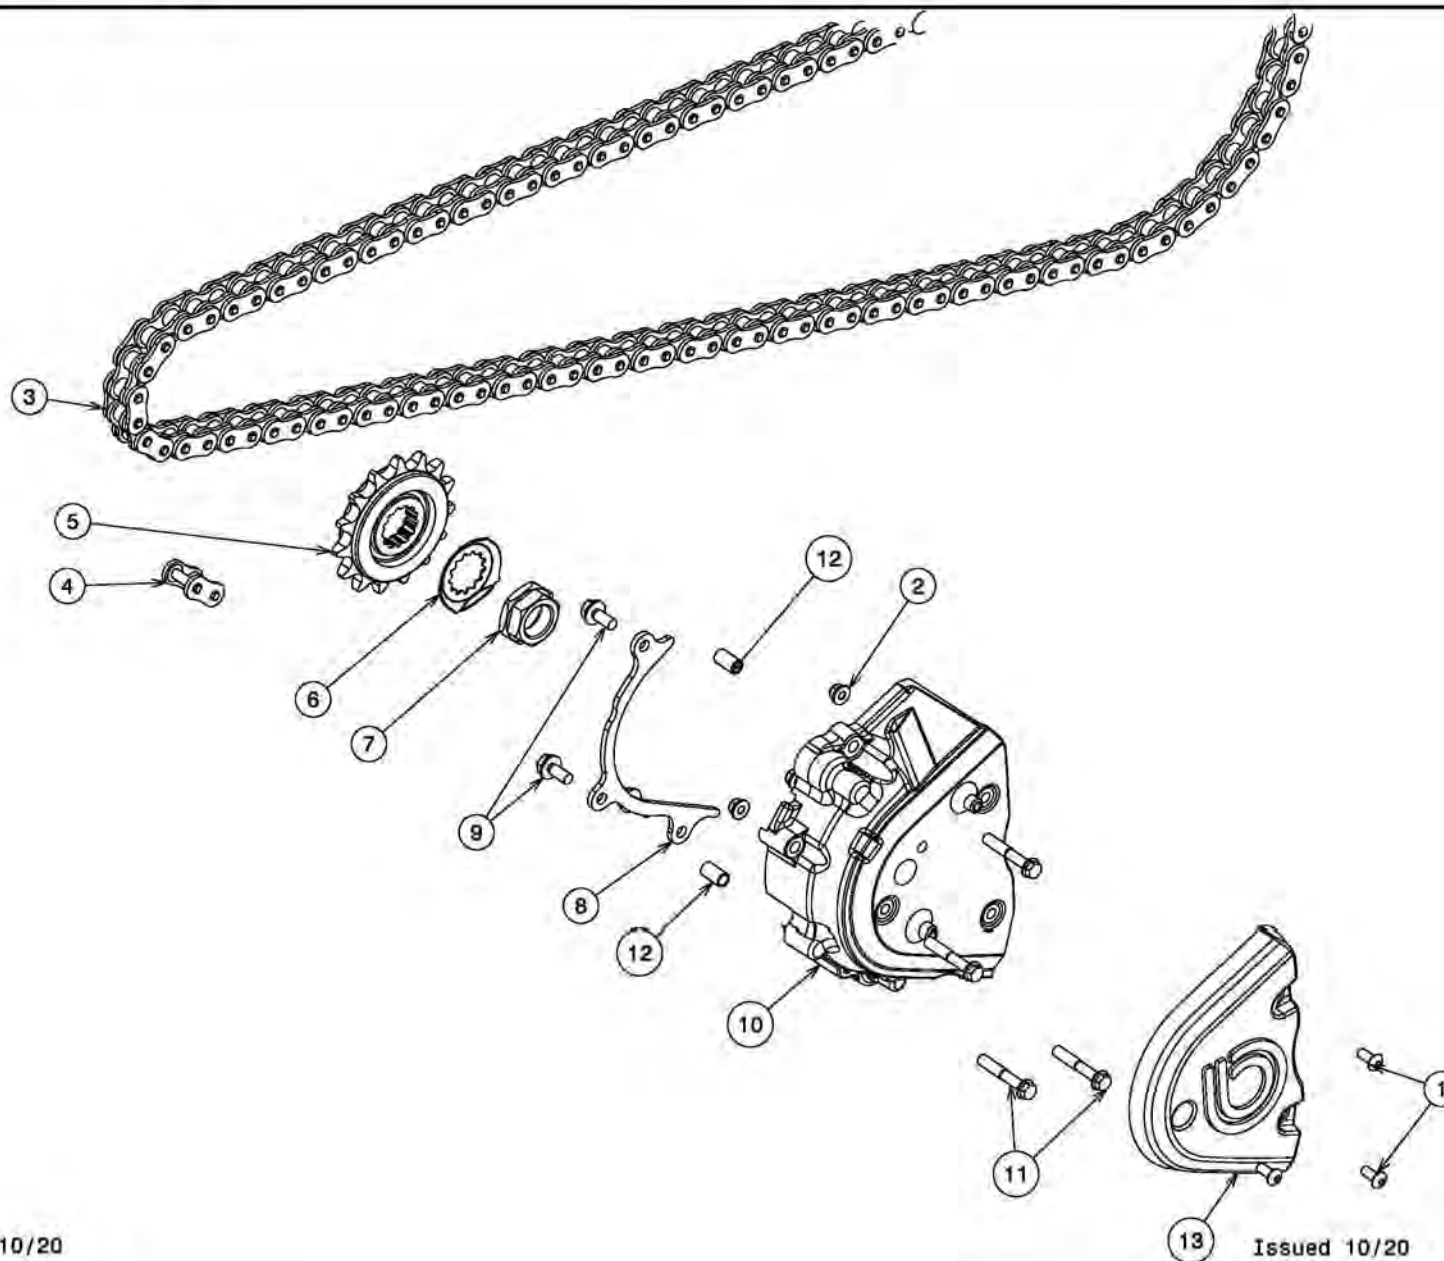

TAVOLA
DRAWING

5 Rear wheel

TAVOLA
DRAWING

5 Rear wheel

Ref No	Part No	Description	Quantity	Reference
1	201030146	Screw TBEI M5X12 UNI 7380 INOX	3	
2	202090020	Nut	3	
3	508881160	Drive chain EK525ZX2-110 Link	1	
4	92058-0066	Joint chain	1	Kawasaki
5	13144-0579	Sprocket	1	Kawasaki
6	92200-1720	Washer	1	Kawasaki
7	92210-0850	Nut	1	Kawasaki
8	13272-0859	Plate	1	Kawasaki
9	92154-0482	Bolt 6X14	3	Kawasaki
10	508807010	Aluminium cover	1	
11	92151-1135	Bolt 6X35	4	Kawasaki
12	92043-1263	Bushing	2	Kawasaki
13	508870170	Cover	1